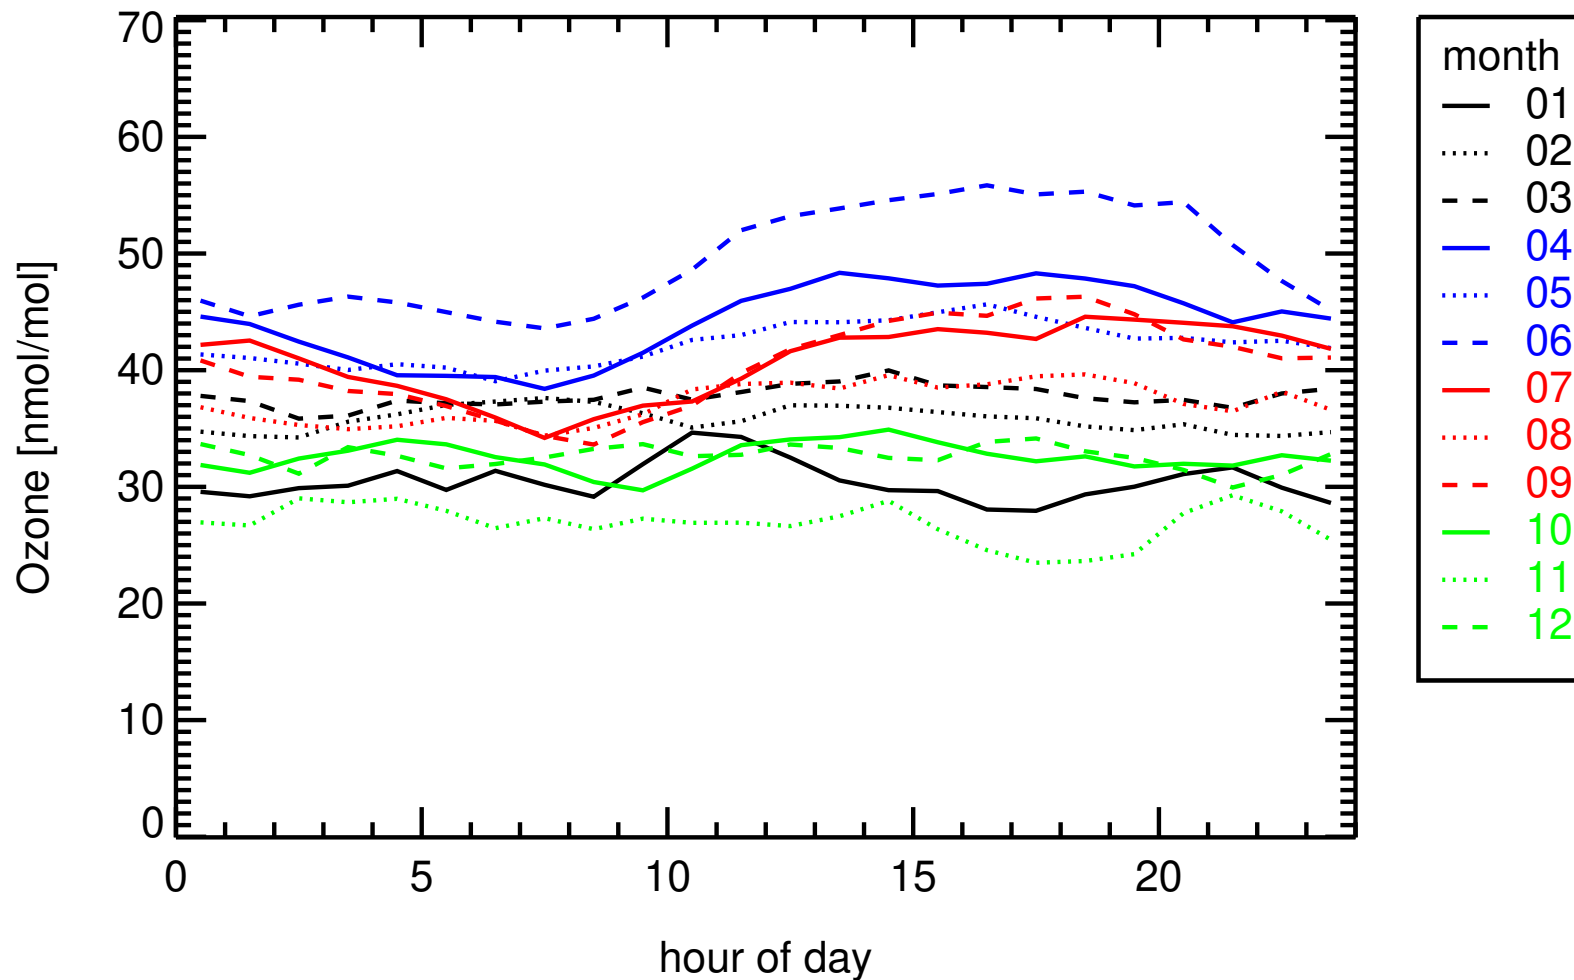

hourly medians 2021
DE0043G , Hohenpeissenberg