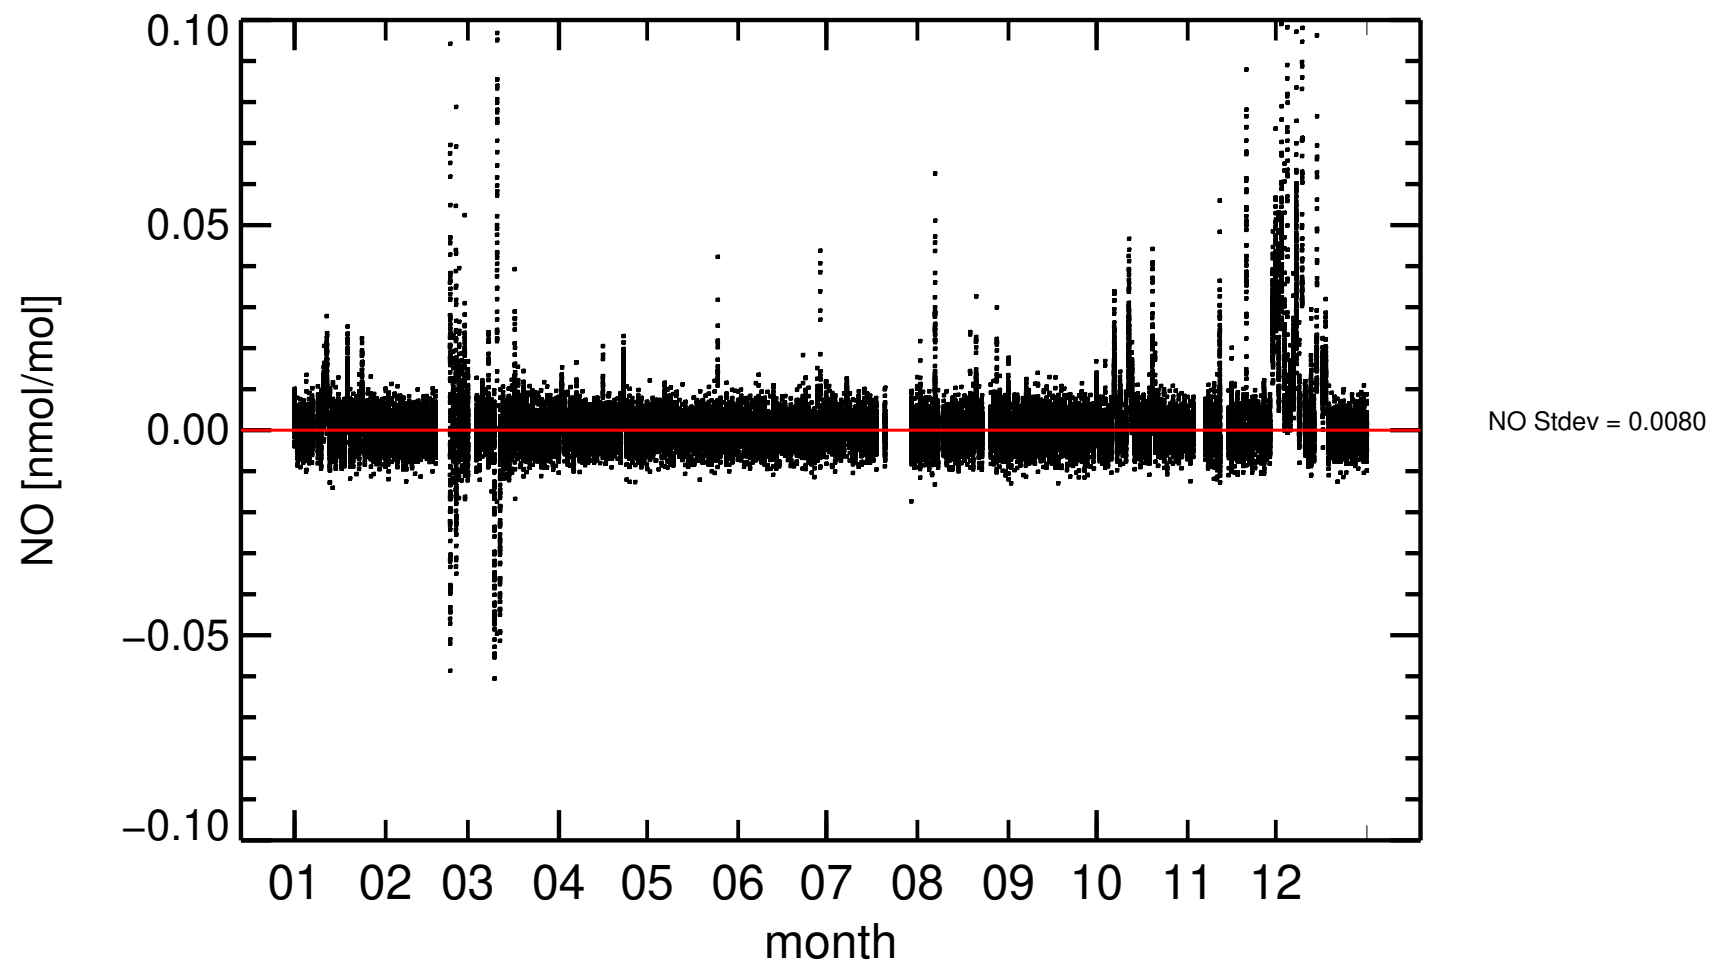

2022 , 22:00–02:00 only
DE0043G , Hohenpeissenberg (rev.)

2018 , 22:00–02:00 only
DE0043G , Hohenpeissenberg (rev.)

2021 , 22:00–02:00 only
DE0043G , Hohenpeissenberg (rev.)

daily averages
DE0043G , Hohenpeissenberg