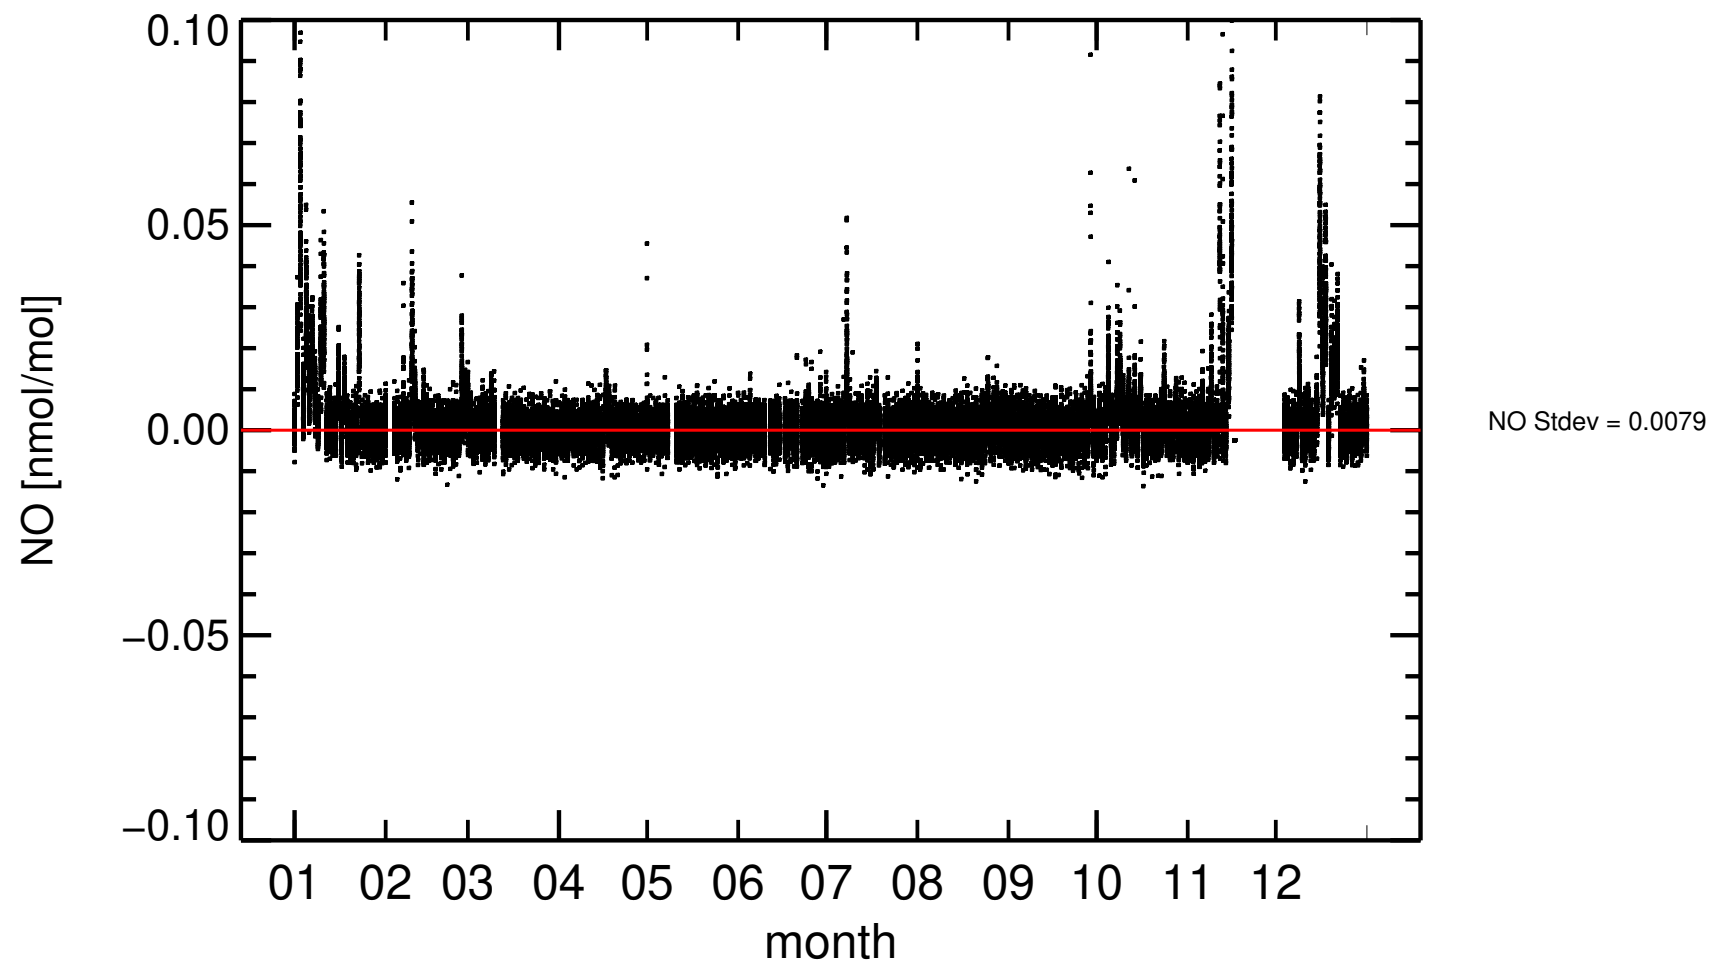

2022 , 22:00–02:00 only
DE0043G , Hohenpeissenberg (rev.)

2018 , 22:00–02:00 only
DE0043G , Hohenpeissenberg (rev.)

2021 , 22:00–02:00 only
DE0043G , Hohenpeissenberg (rev.)

daily averages
DE0043G , Hohenpeissenberg