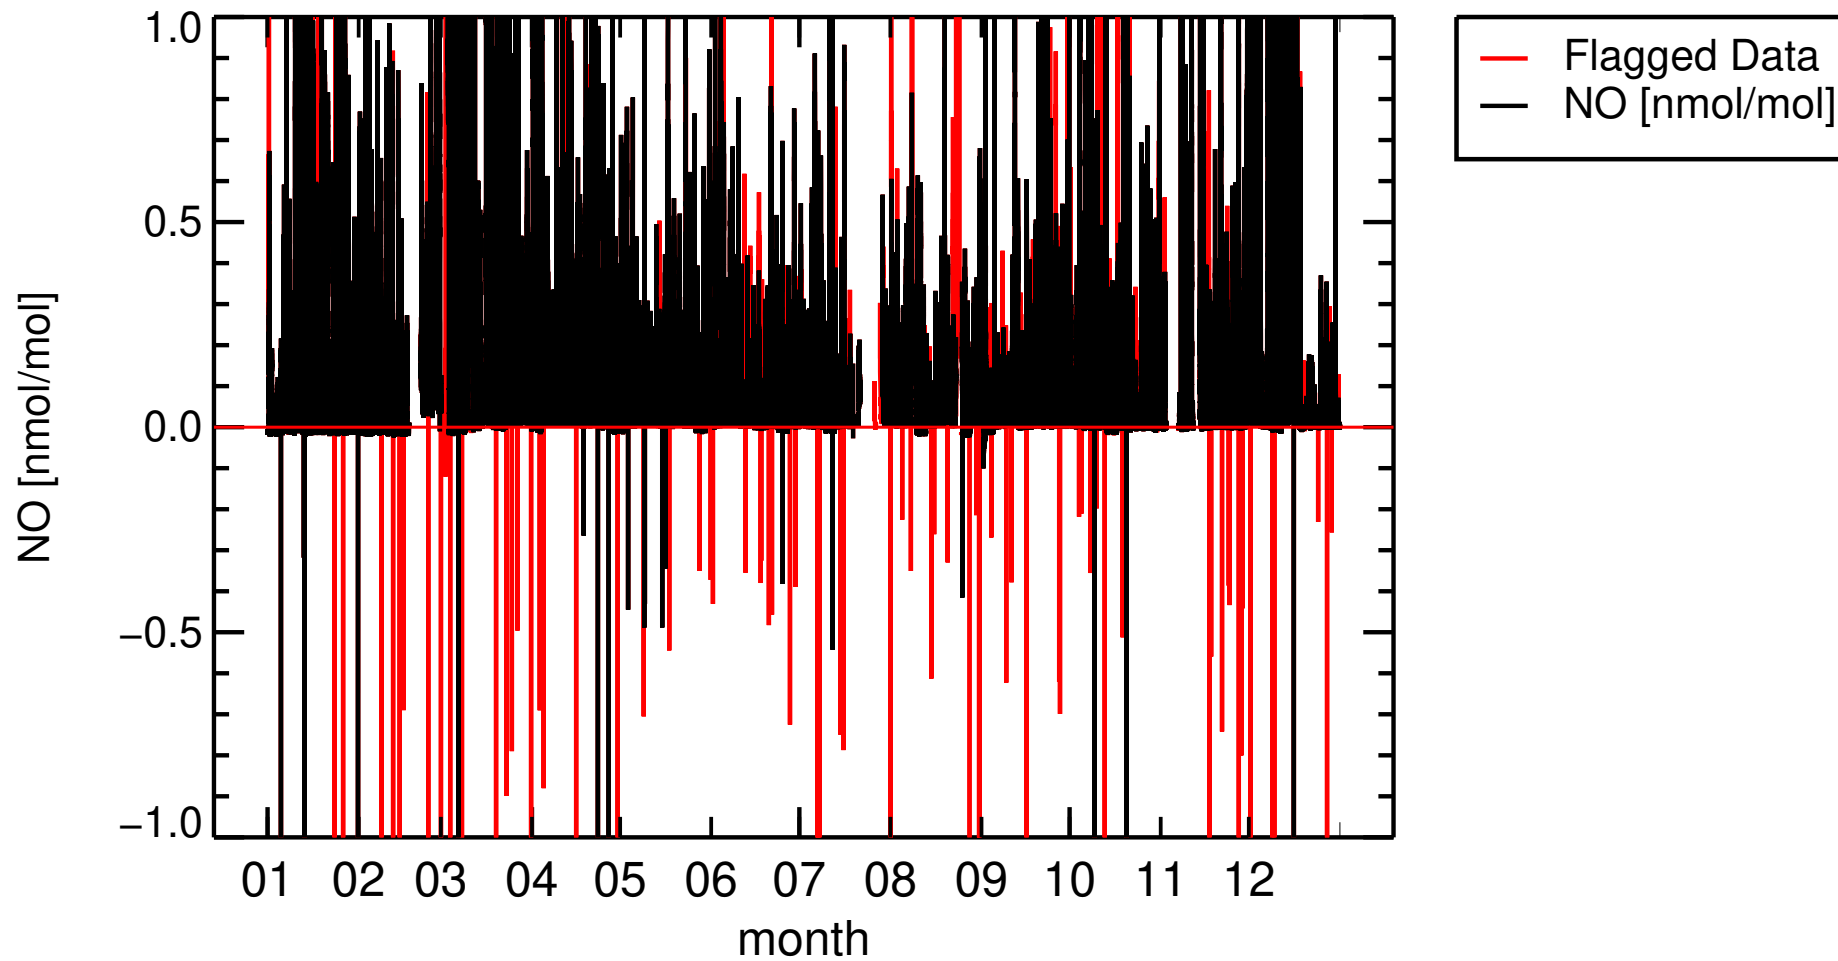

2022

DE0043G , Hohenpeissenberg