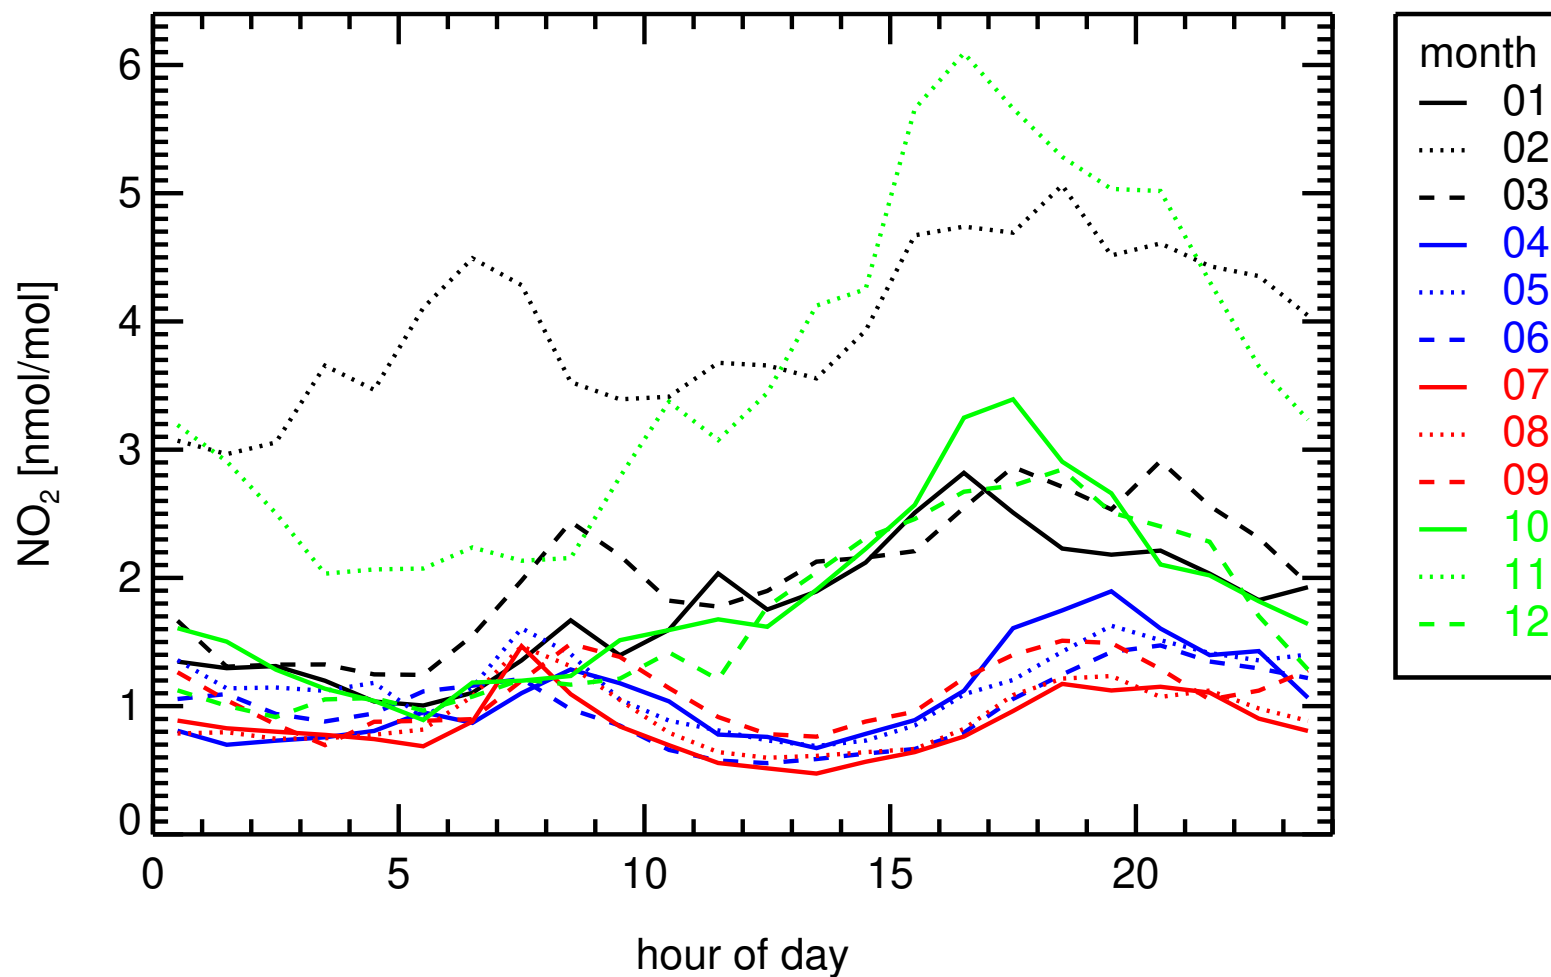

hourly medians 2018
DE0043G , Hohenpeissenberg (revised)