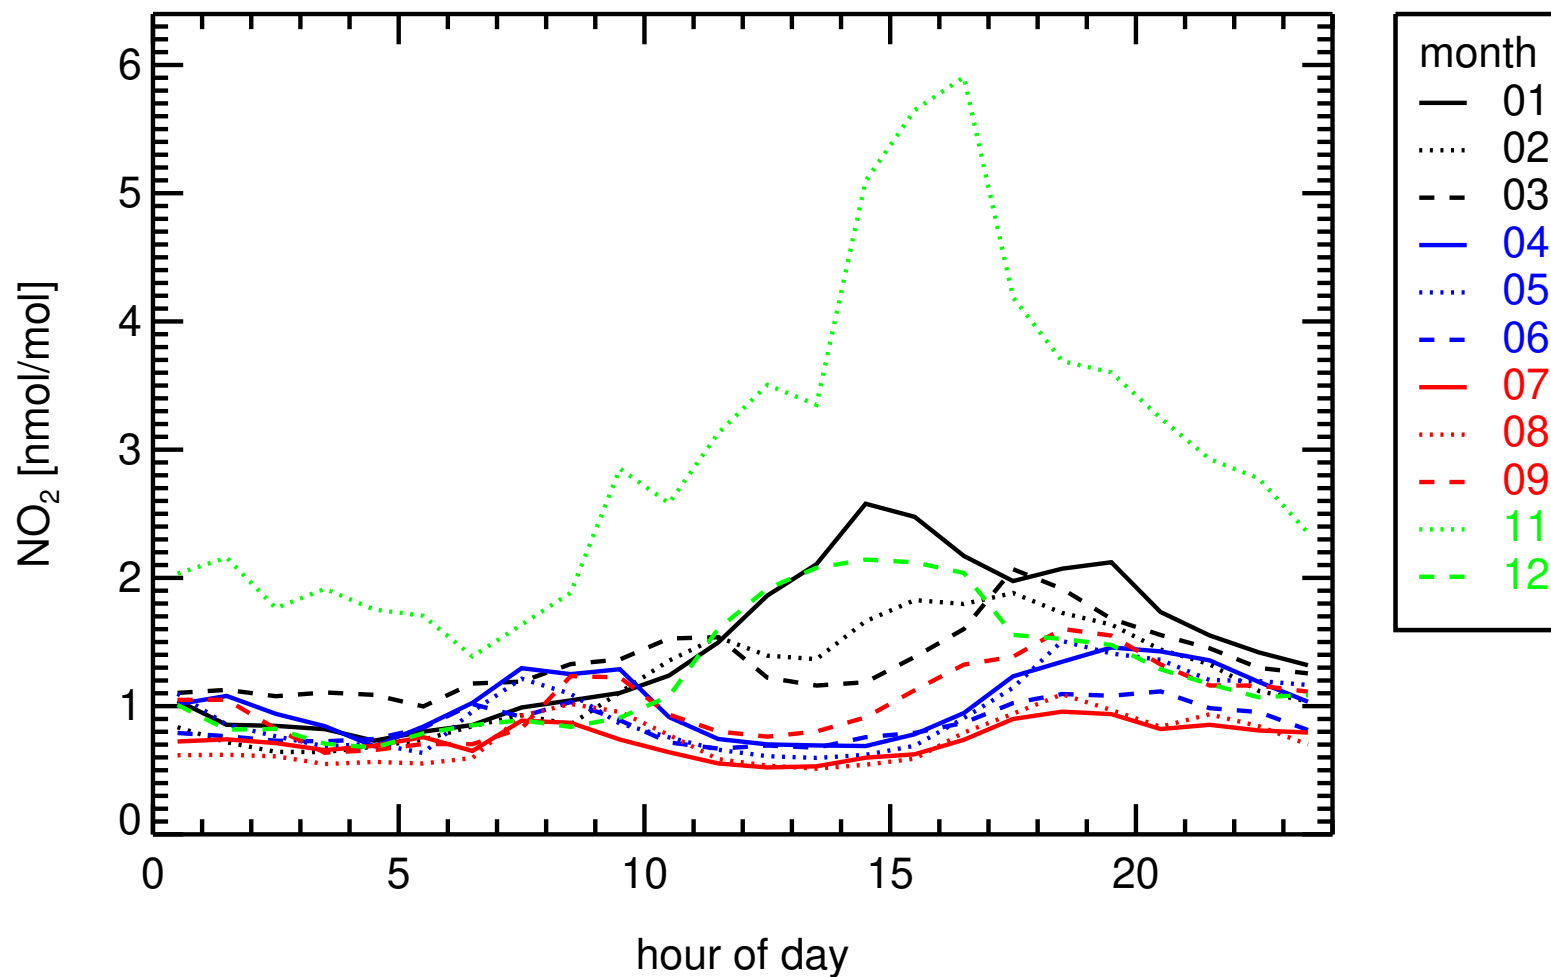

hourly medians 2020
DE0043G , Hohenpeissenberg (revised)