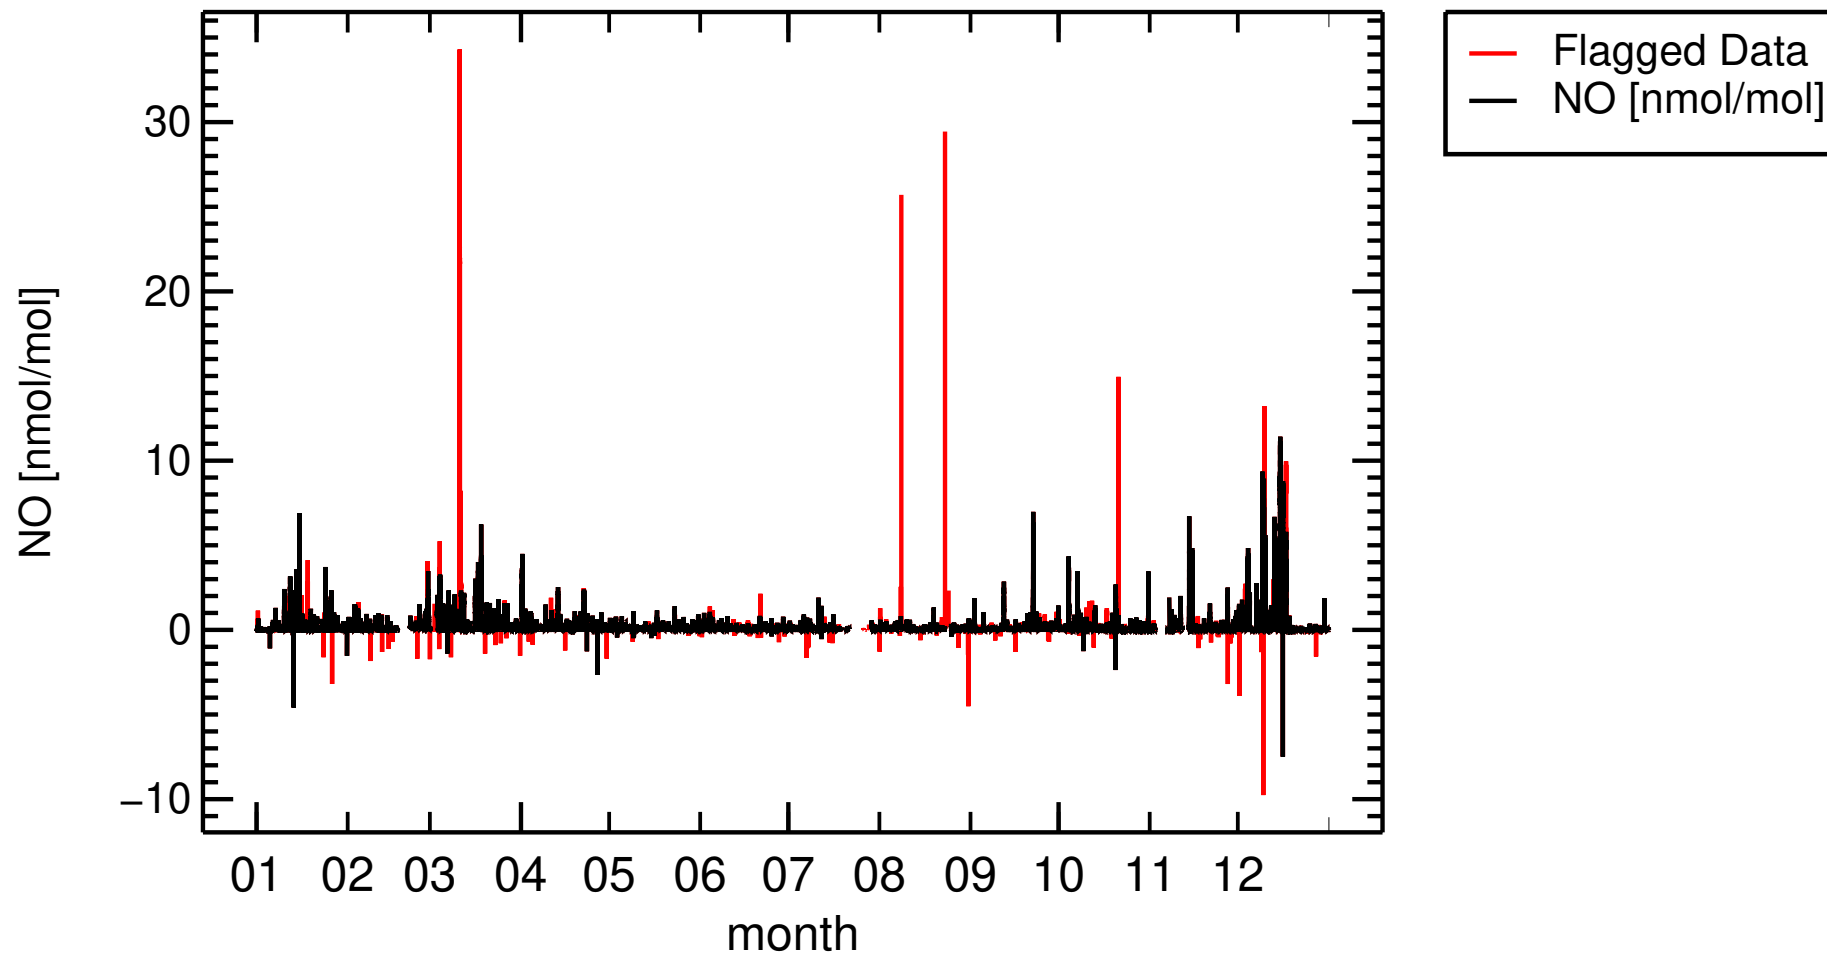

2022

DE0043G , Hohenpeissenberg