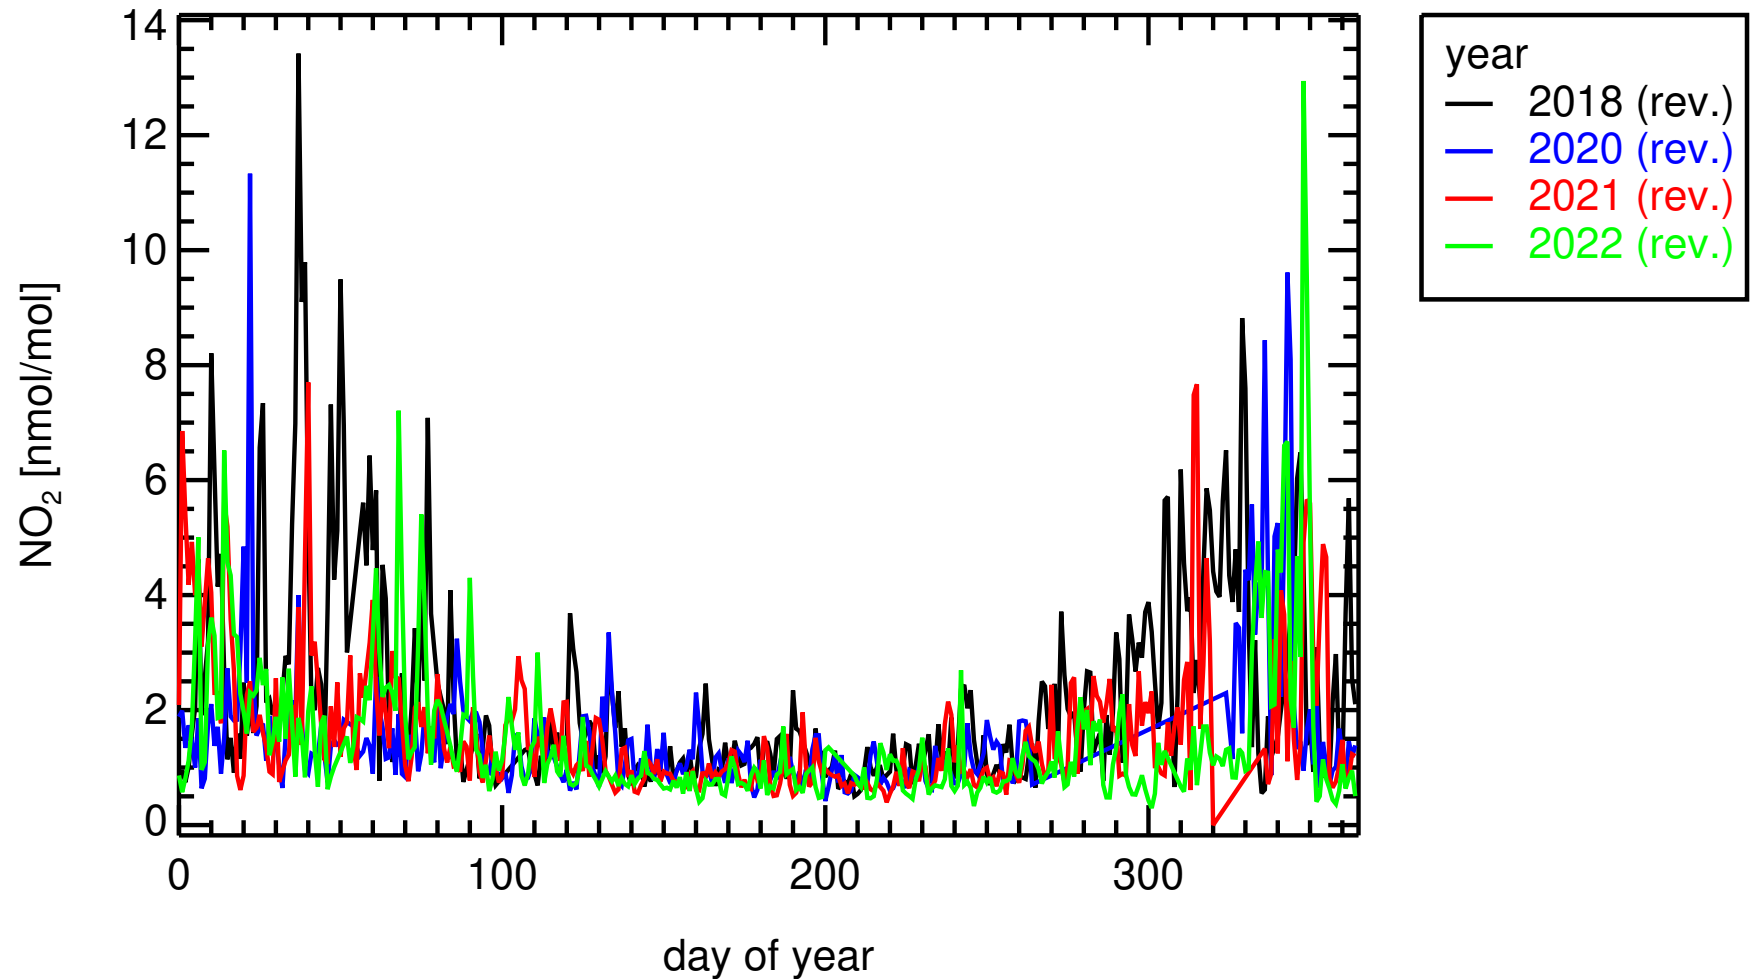

2022 , 22:00–02:00 only
DE0043G , Hohenpeissenberg (rev.)

2018 , 22:00–02:00 only
DE0043G , Hohenpeissenberg (rev.)

2021 , 22:00–02:00 only
DE0043G , Hohenpeissenberg (rev.)

daily averages
DE0043G , Hohenpeissenberg