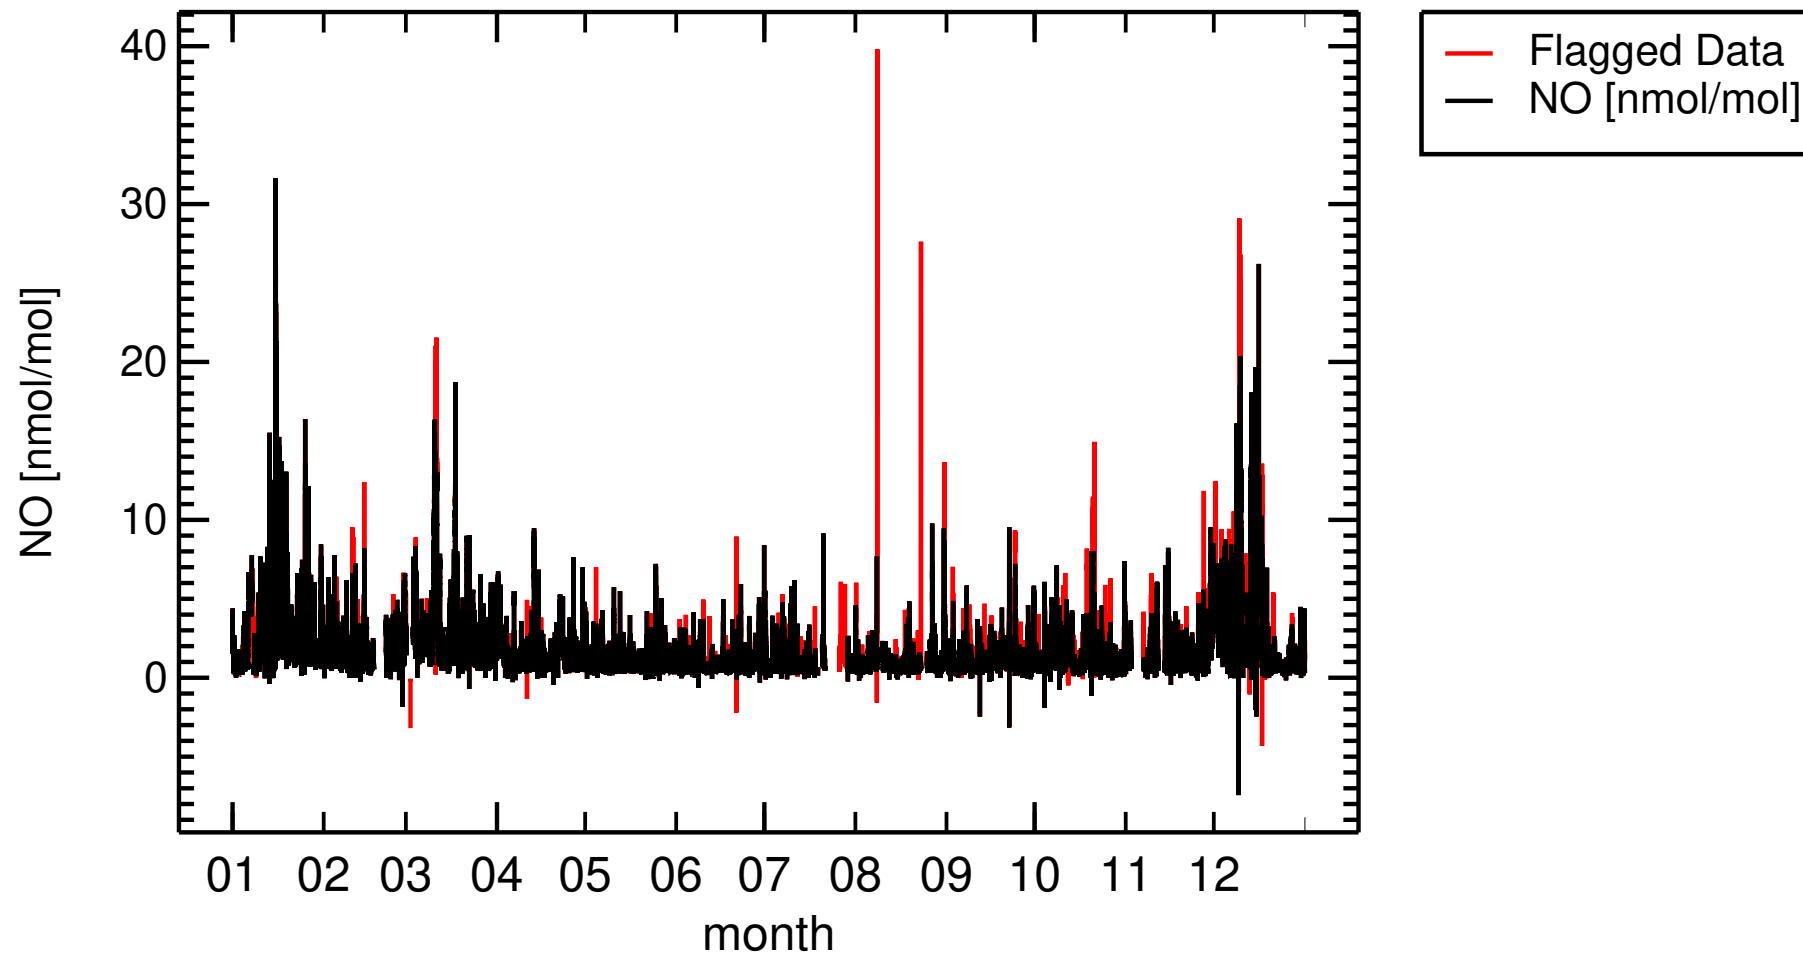

2022

DE0043G , Hohenpeissenberg