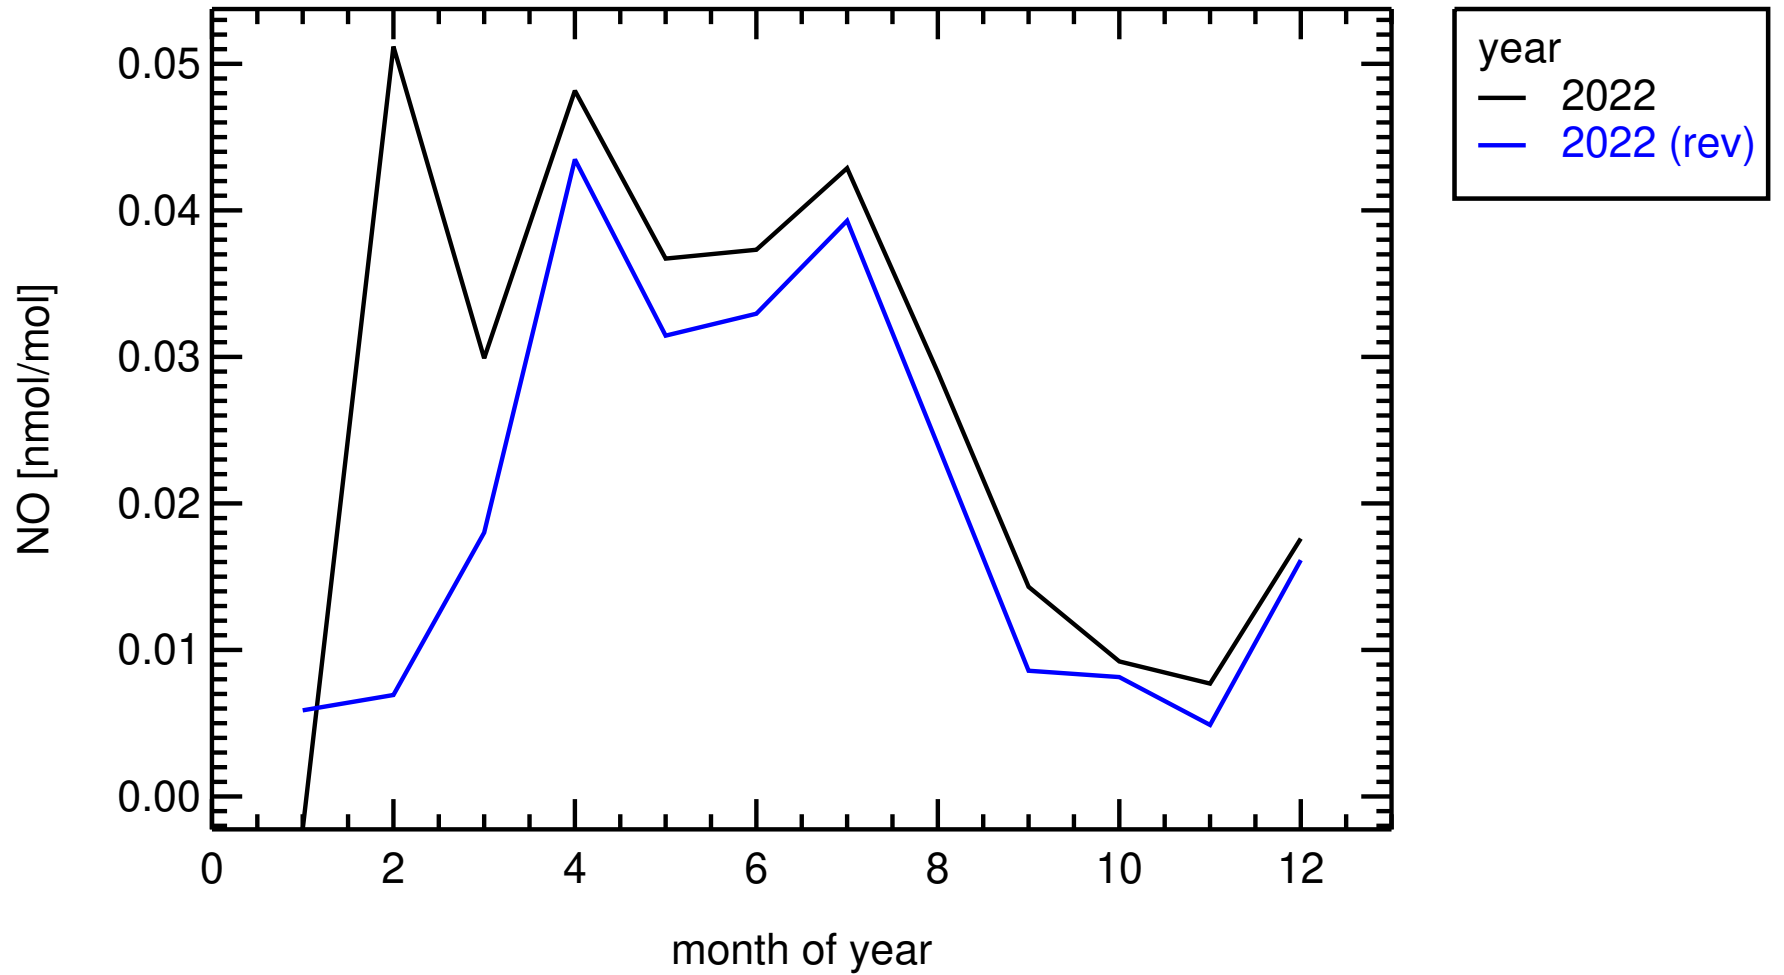

monthly medians
DE0043G , Hohenpeissenberg