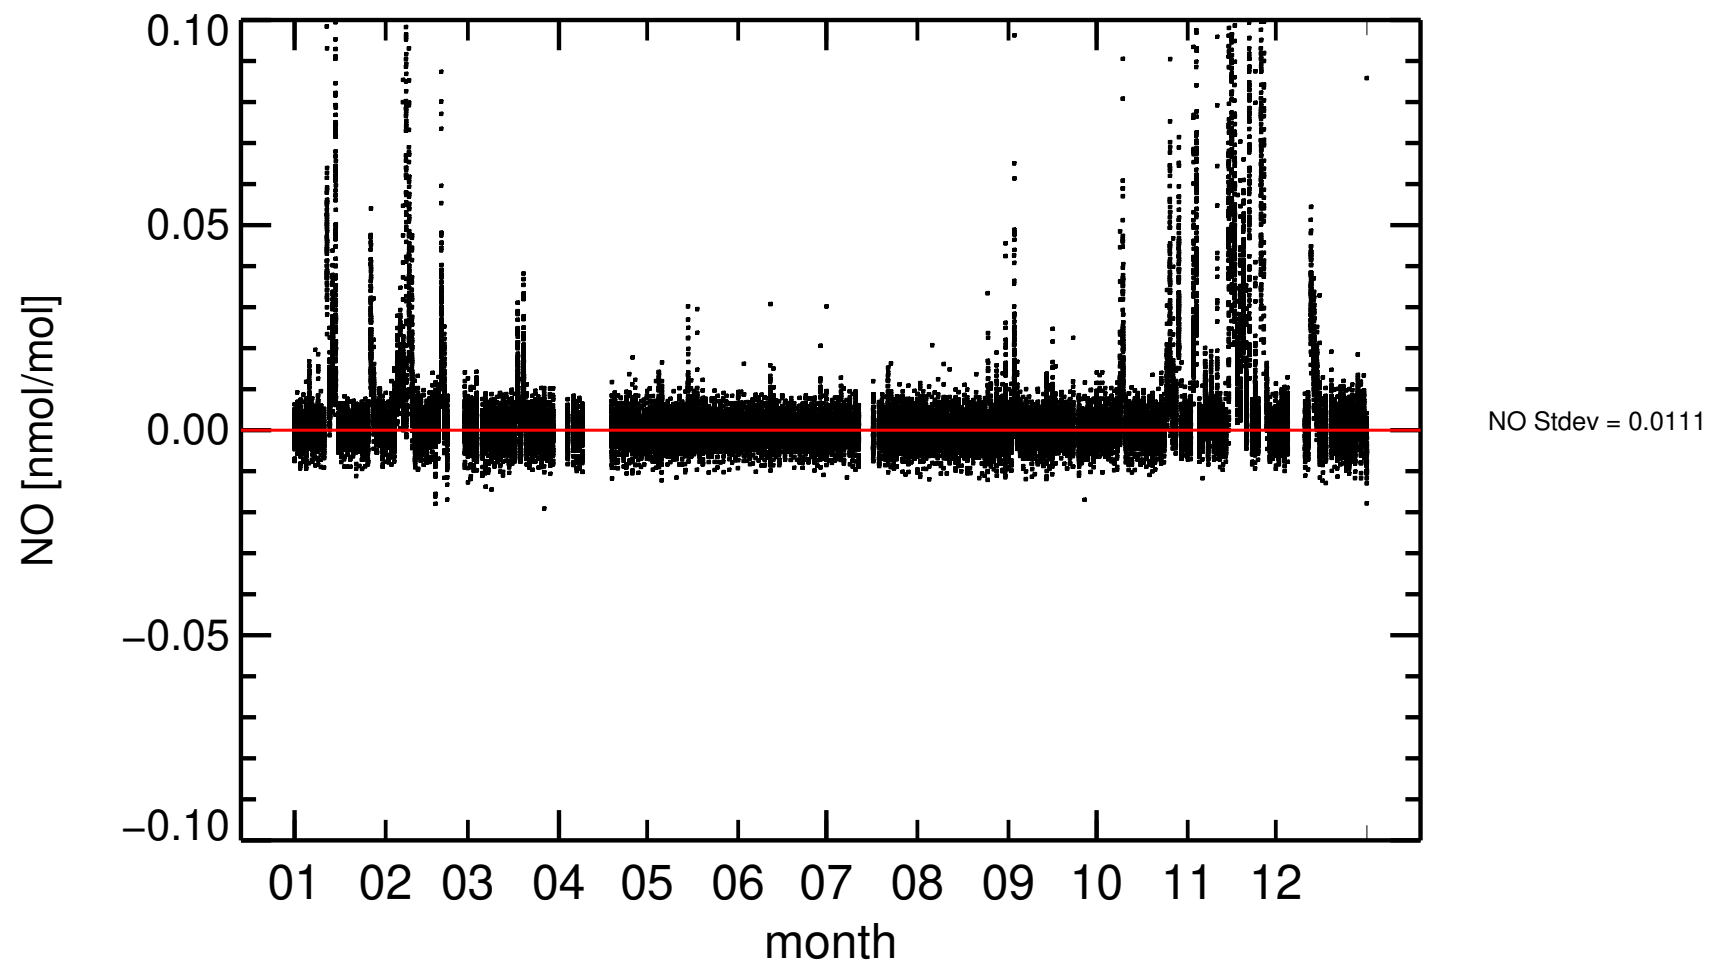

2022 , 22:00–02:00 only
DE0043G , Hohenpeissenberg (rev.)

2018 , 22:00–02:00 only
DE0043G , Hohenpeissenberg (rev.)

2021 , 22:00–02:00 only
DE0043G , Hohenpeissenberg (rev.)

daily averages
DE0043G , Hohenpeissenberg