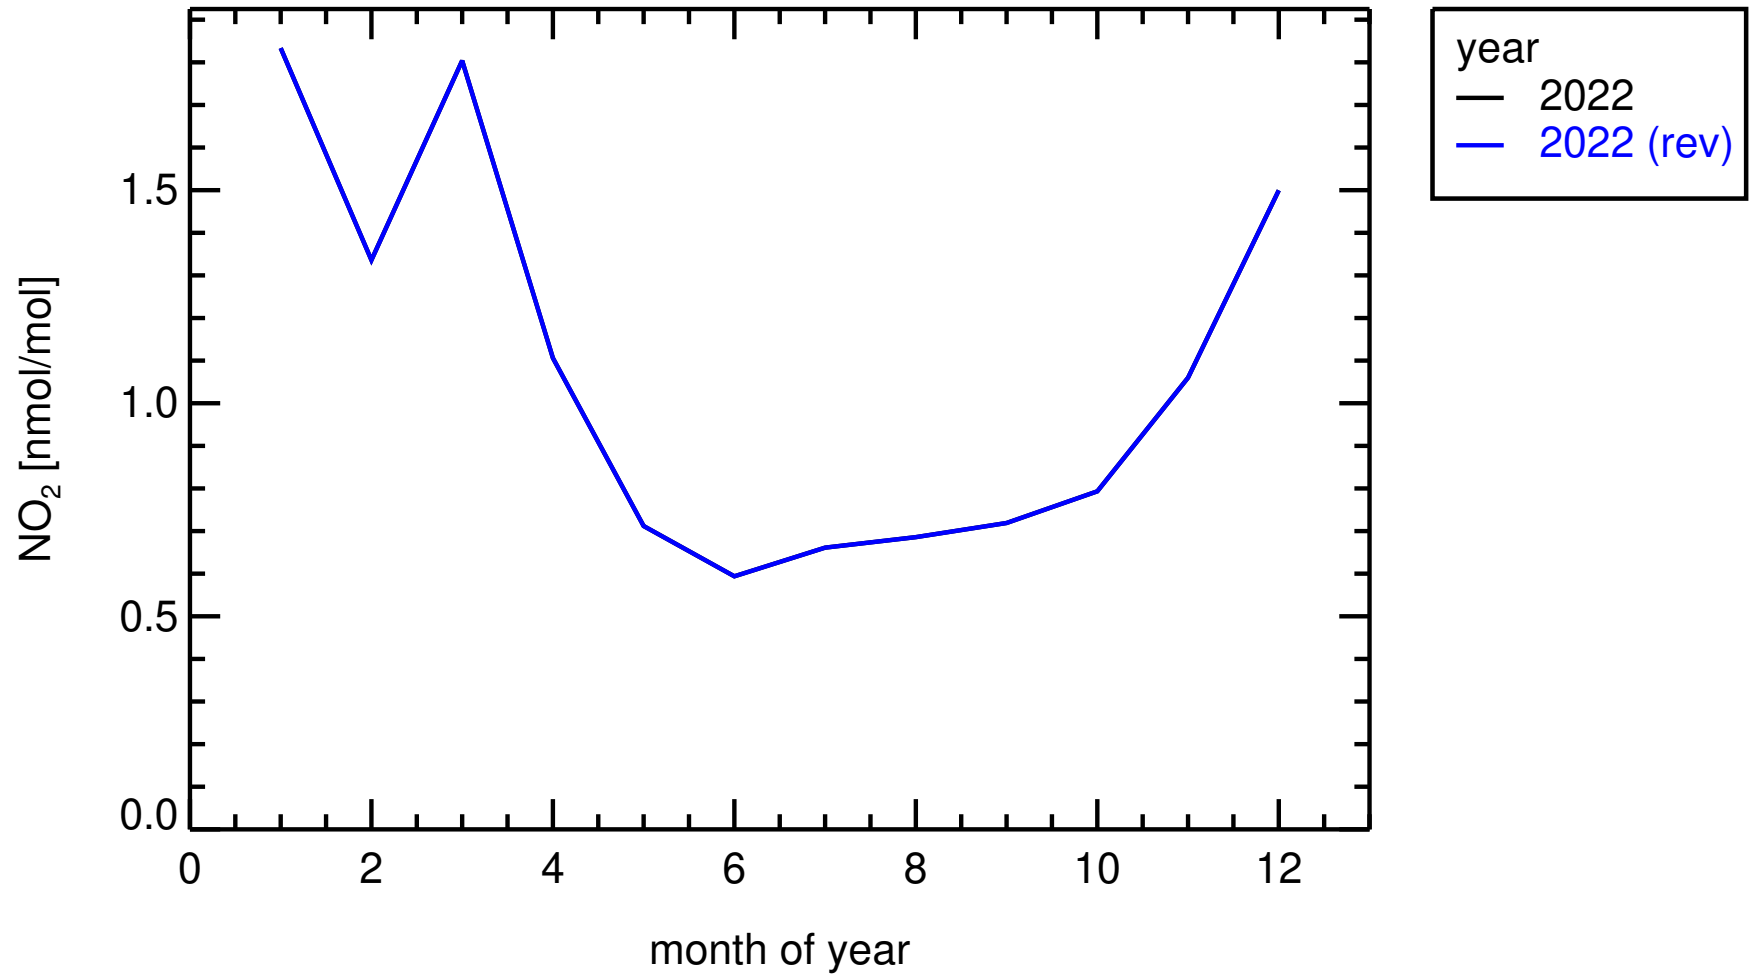

monthly medians
DE0043G , Hohenpeissenberg