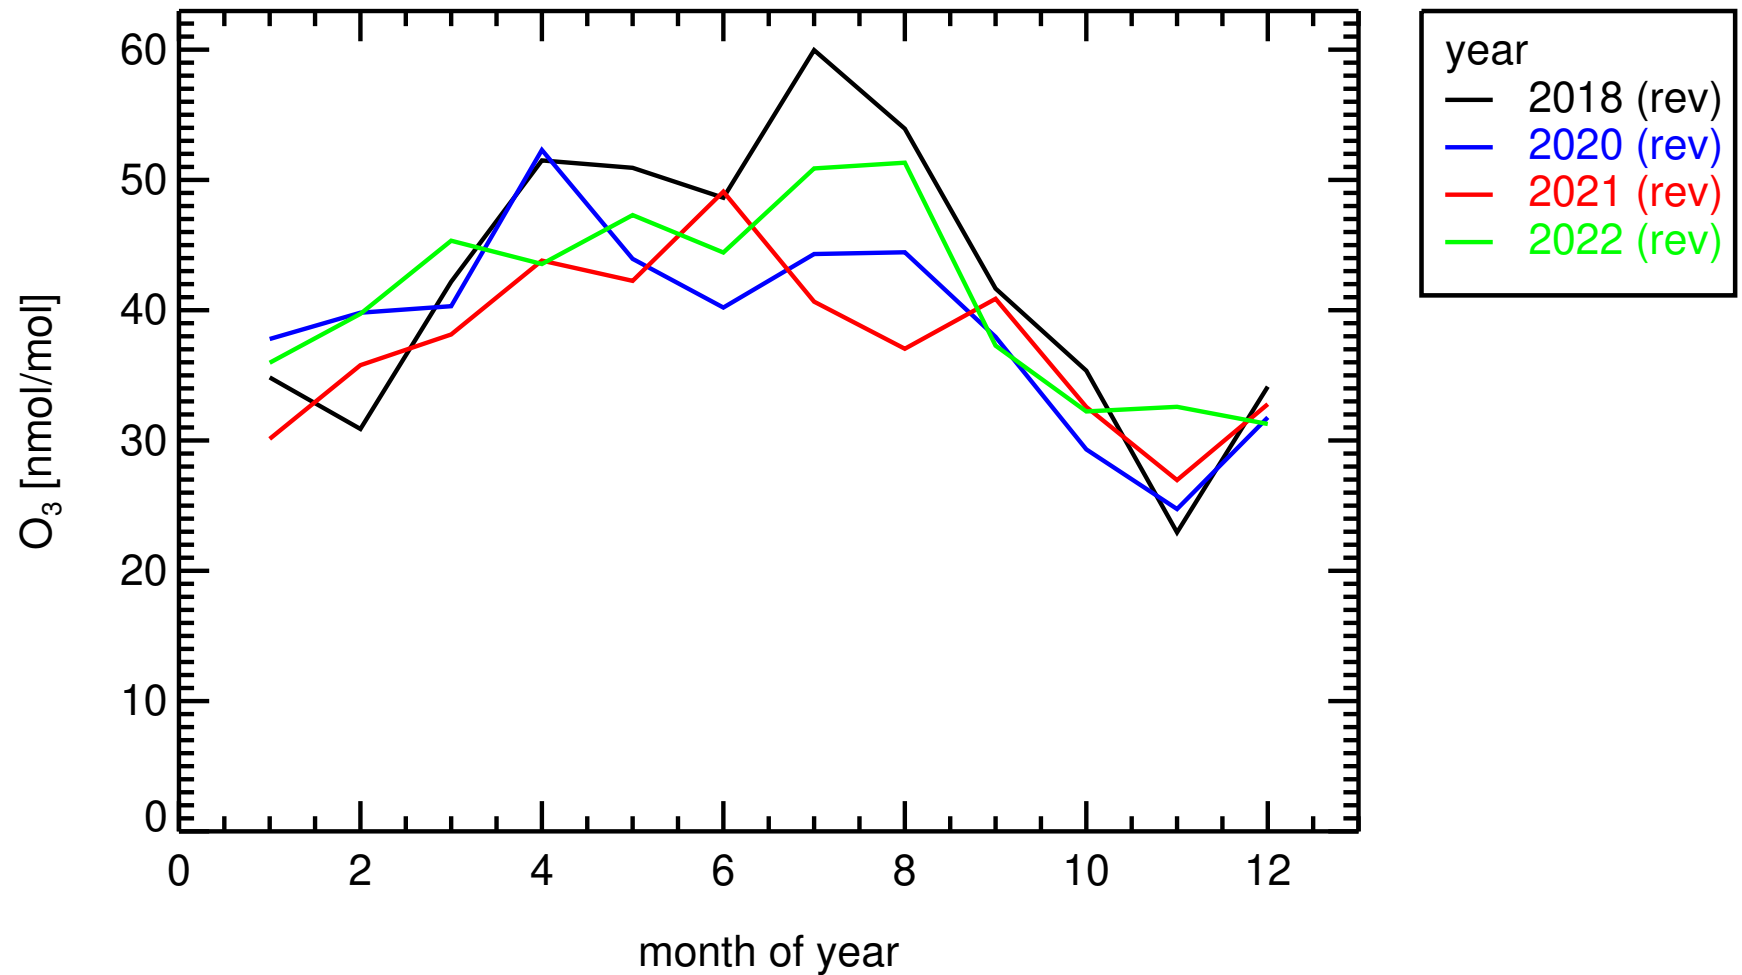

monthly medians
DE0043G , Hohenpeissenberg