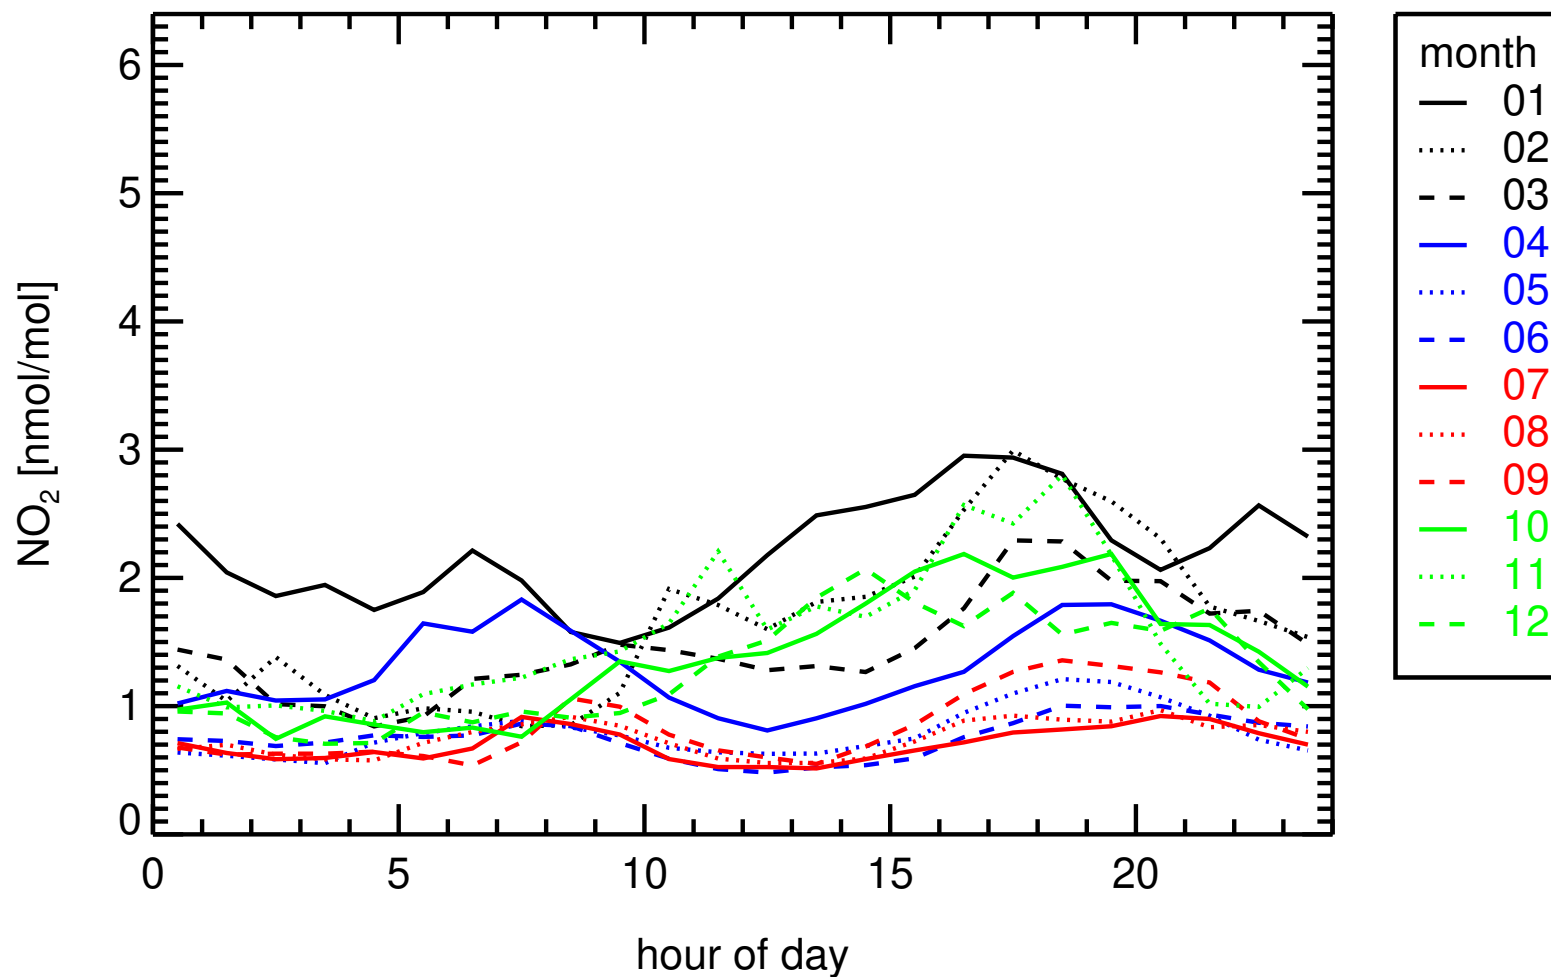

hourly medians 2021
DE0043G , Hohenpeissenberg (revised)