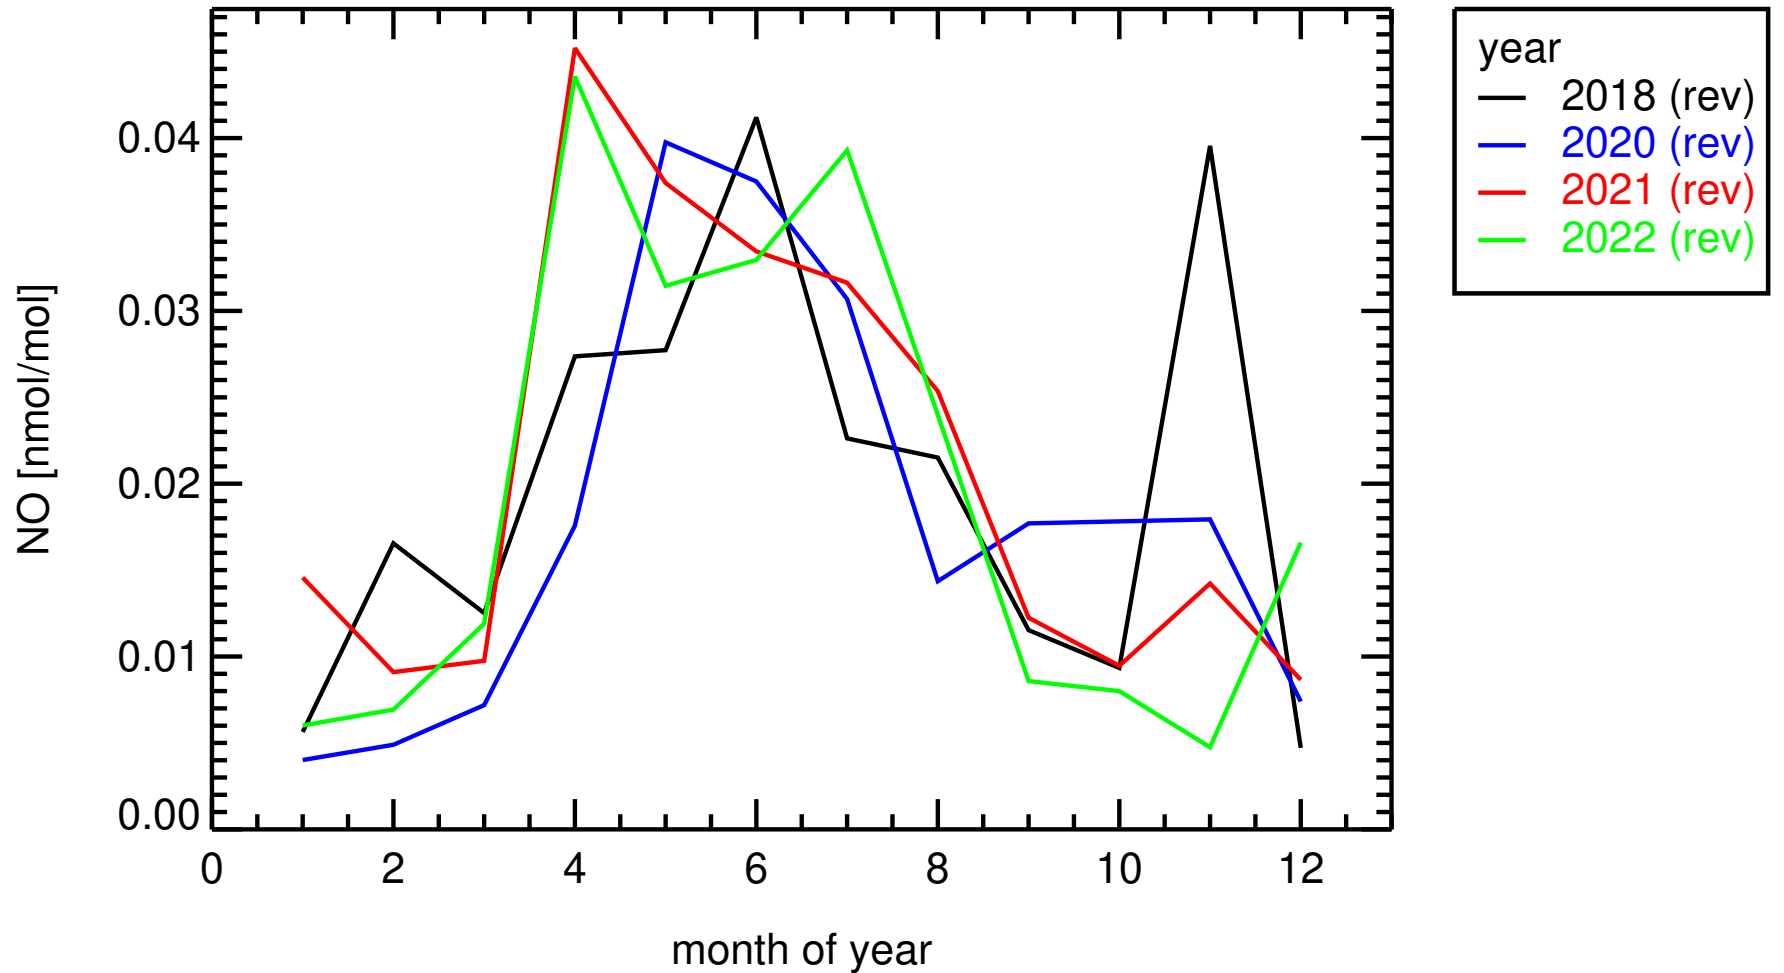

monthly medians
DE0043G , Hohenpeissenberg