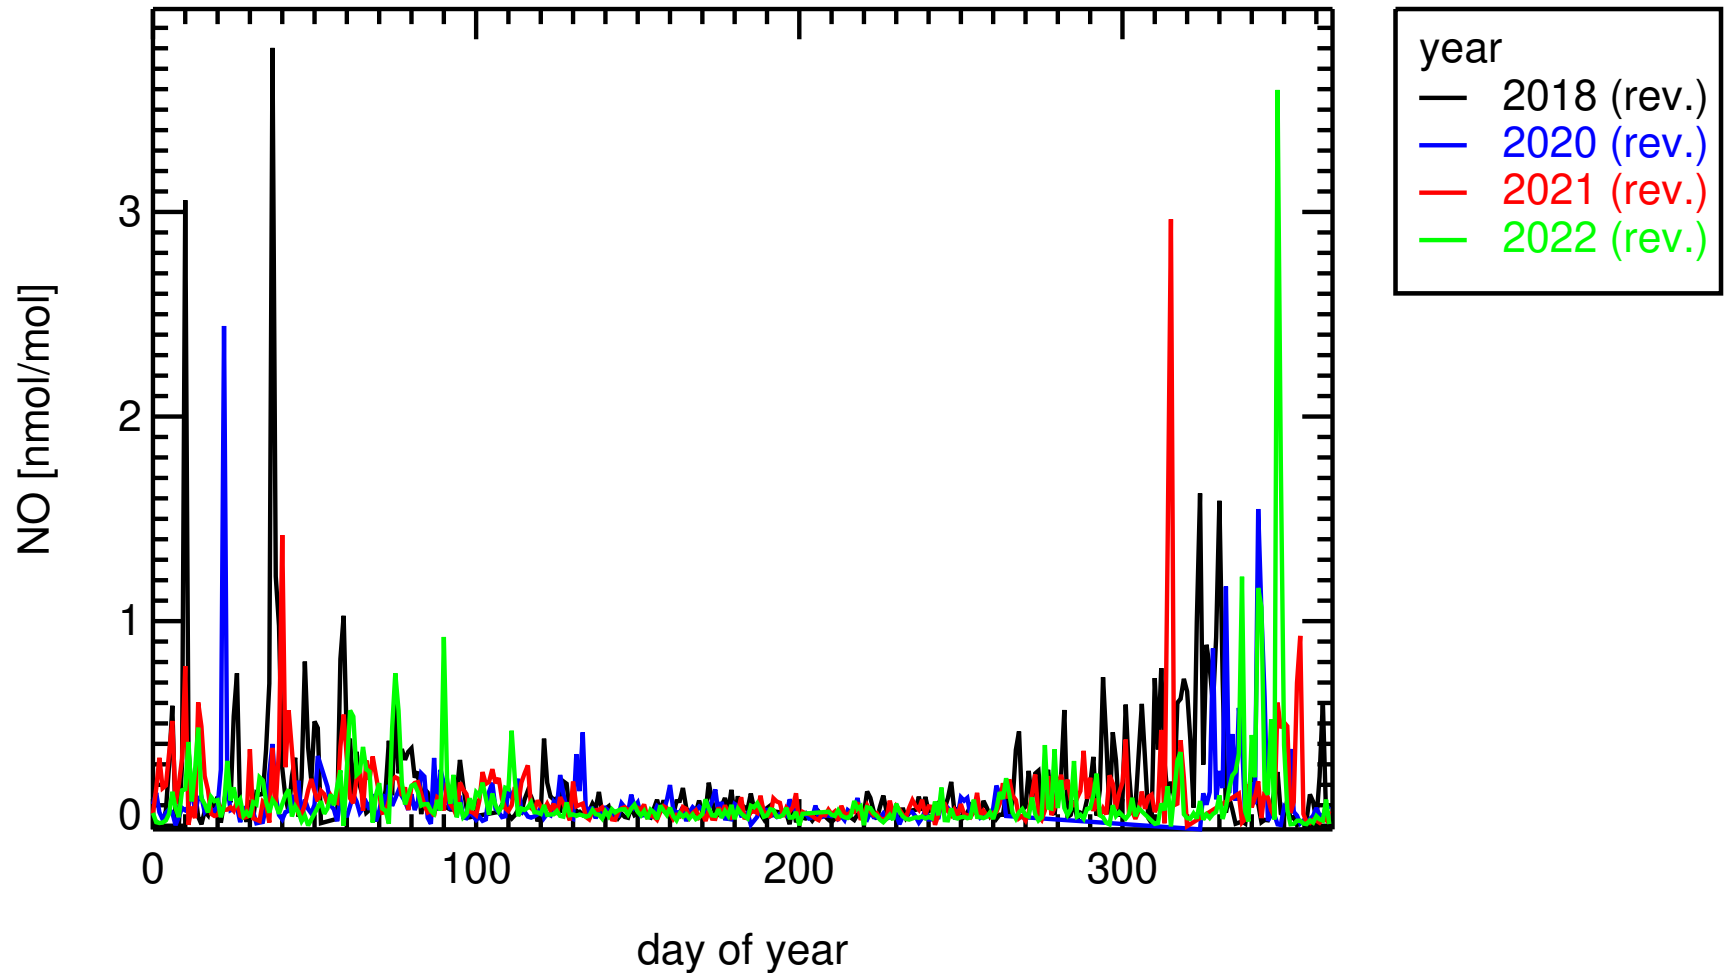

daily averages
DE0043G , Hohenpeissenberg

nitrogen_monoxide, nmol/mol MEAN = 0.1317 nmol/mol