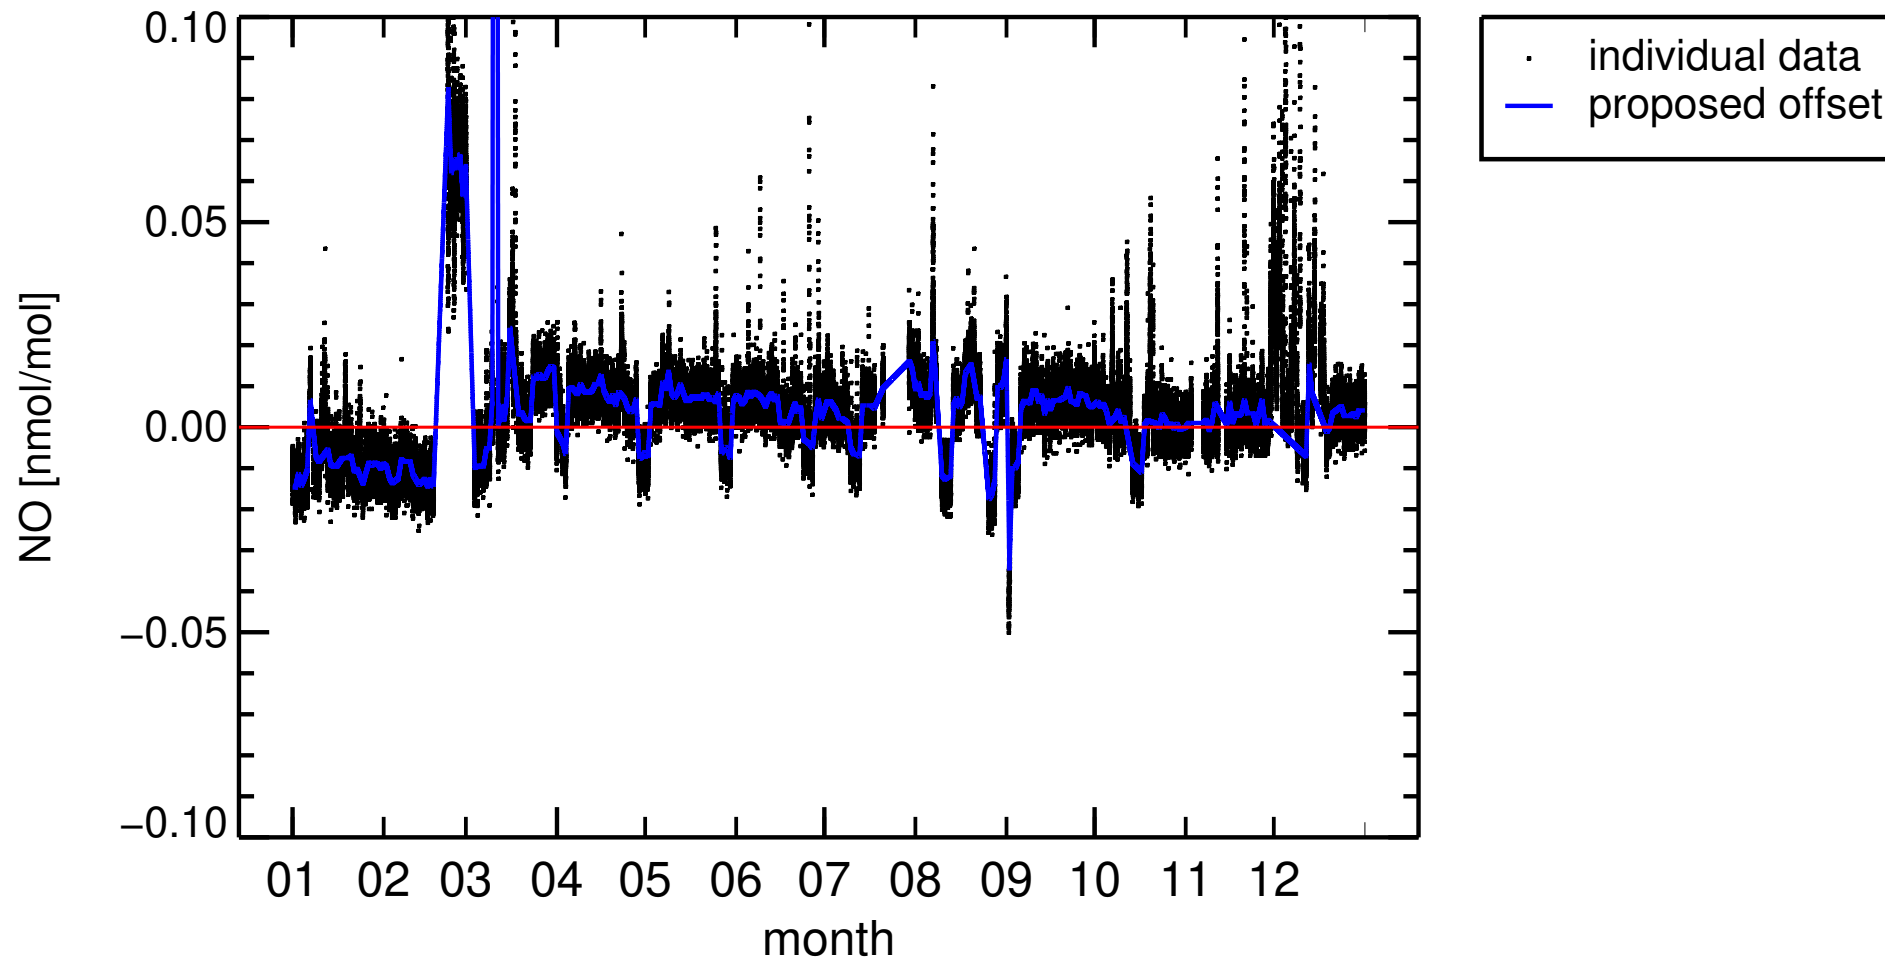

2022 , 22:00–02:00 only
DE0043G , Hohenpeissenberg (rev.)

2018 , 22:00–02:00 only
DE0043G , Hohenpeissenberg (rev.)

2021 , 22:00–02:00 only
DE0043G , Hohenpeissenberg (rev.)

daily averages
DE0043G , Hohenpeissenberg