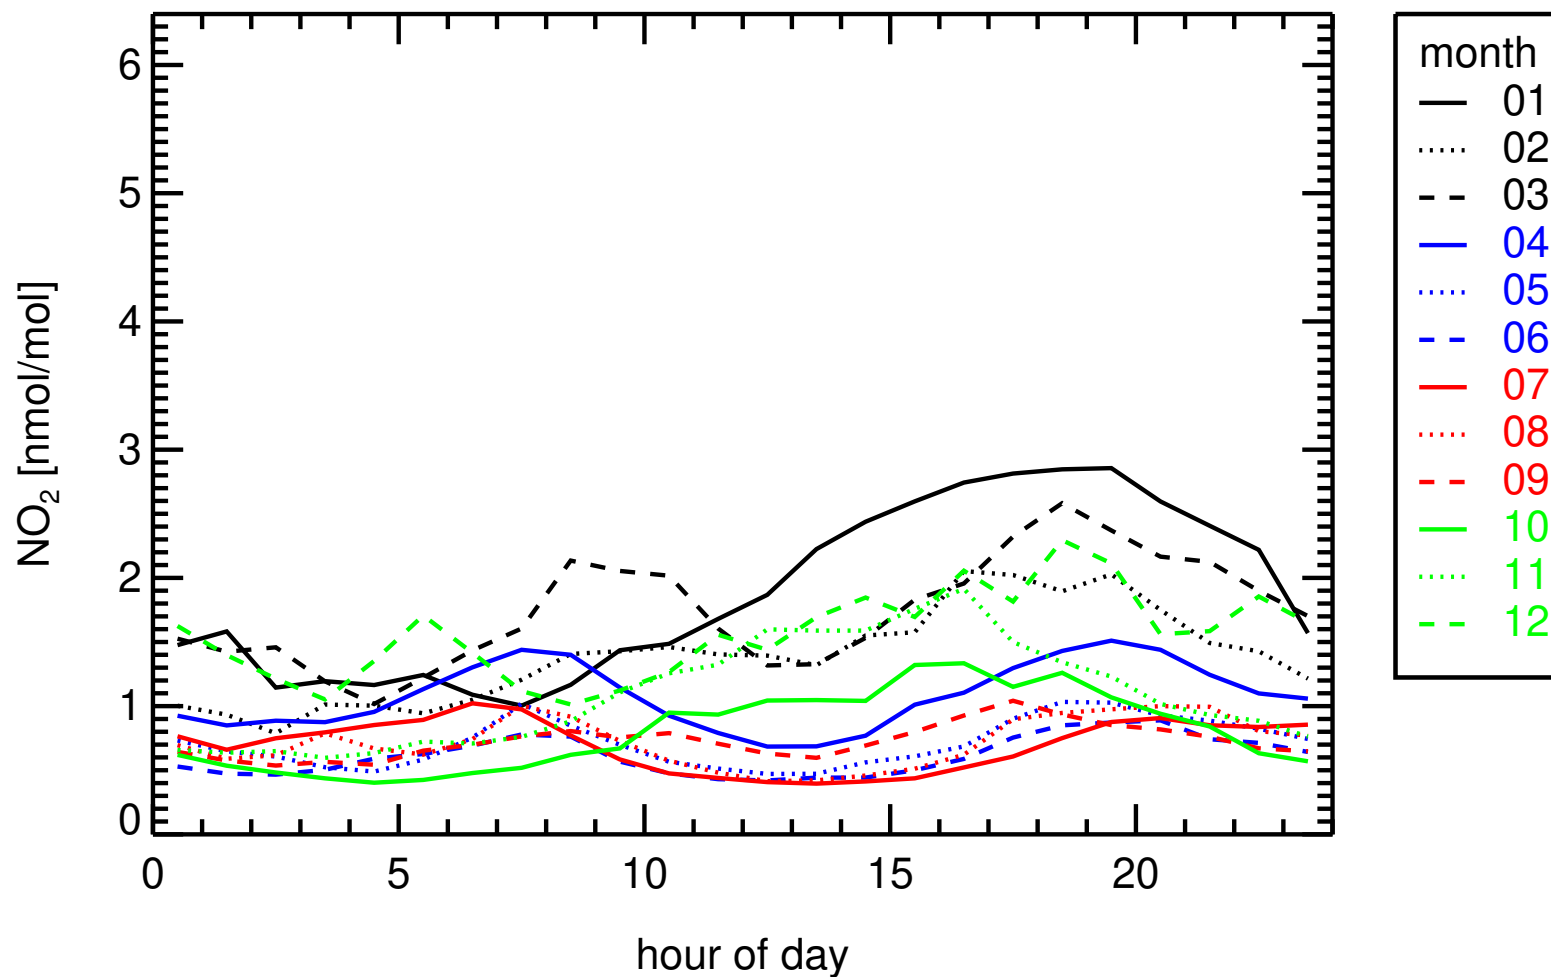

hourly medians 2018
DE0043G , Hohenpeissenberg (revised)

hourly medians 2020
DE0043G , Hohenpeissenberg (revised)

hourly medians 2021
DE0043G , Hohenpeissenberg (revised)

hourly medians 2022
DE0043G , Hohenpeissenberg (revised)