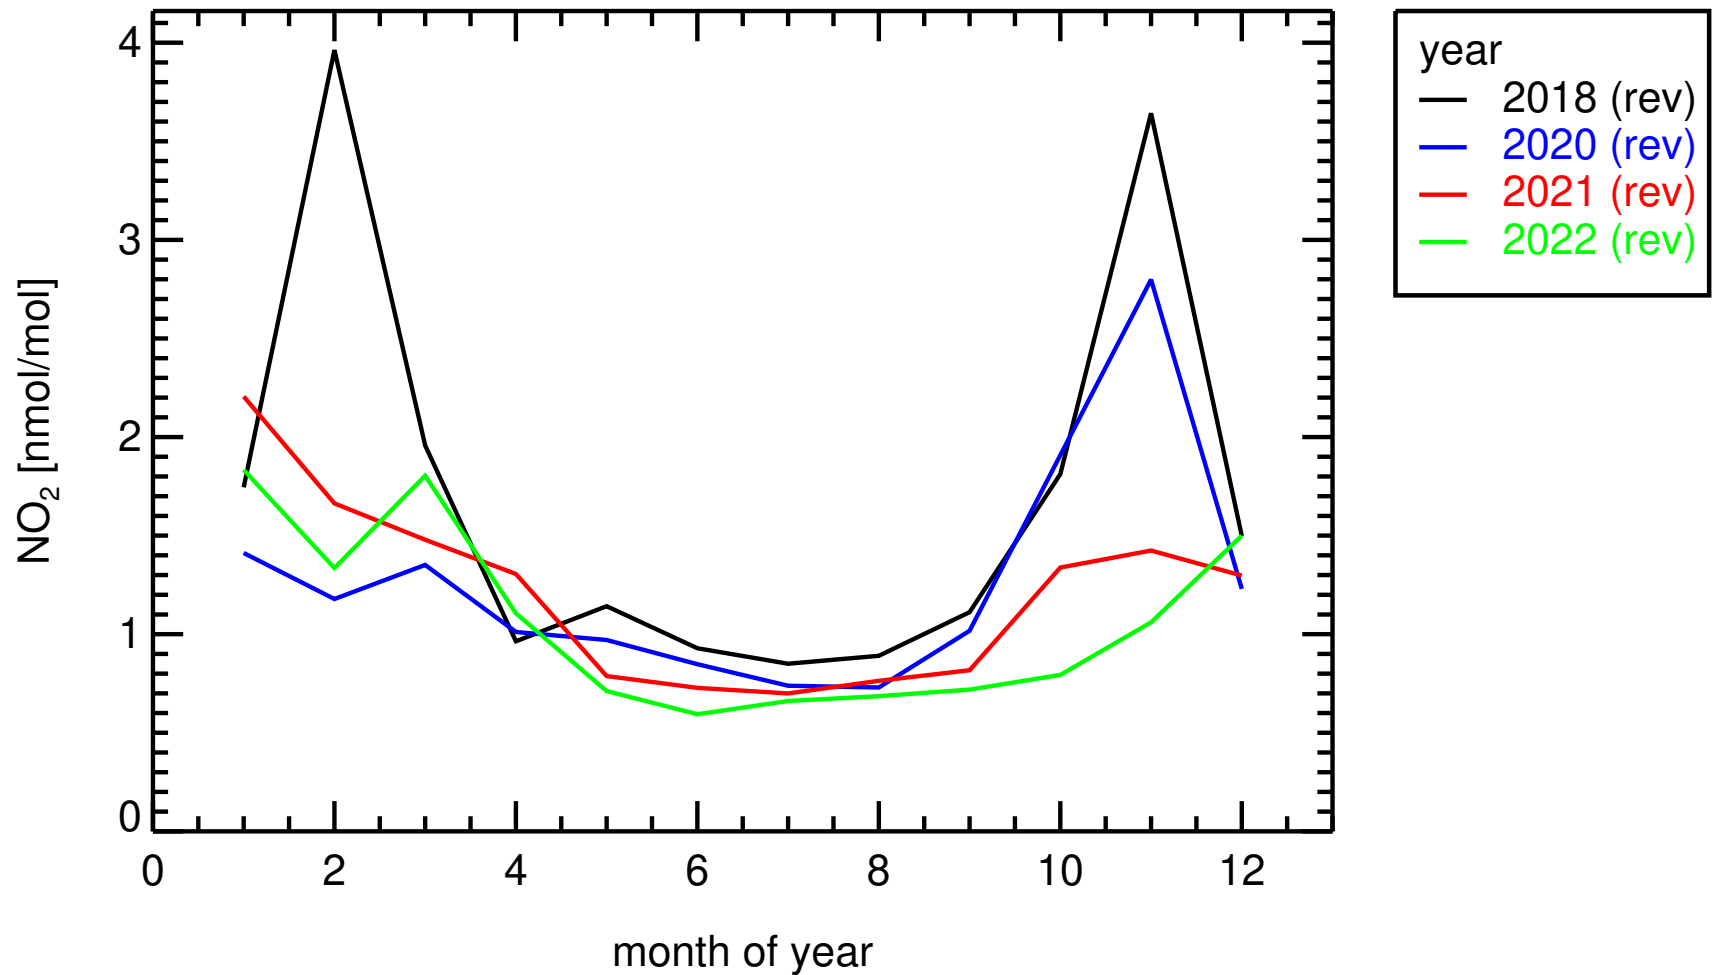

nitrogen_dioxide, nmol/mol MEAN = 1.4841 nmol/mol

daily averages
DE0043G , Hohenpeissenberg

nitrogen_monoxide, nmol/mol MEAN = 0.1317 nmol/mol

monthly medians
DE0043G , Hohenpeissenberg

monthly medians
DE0043G , Hohenpeissenberg