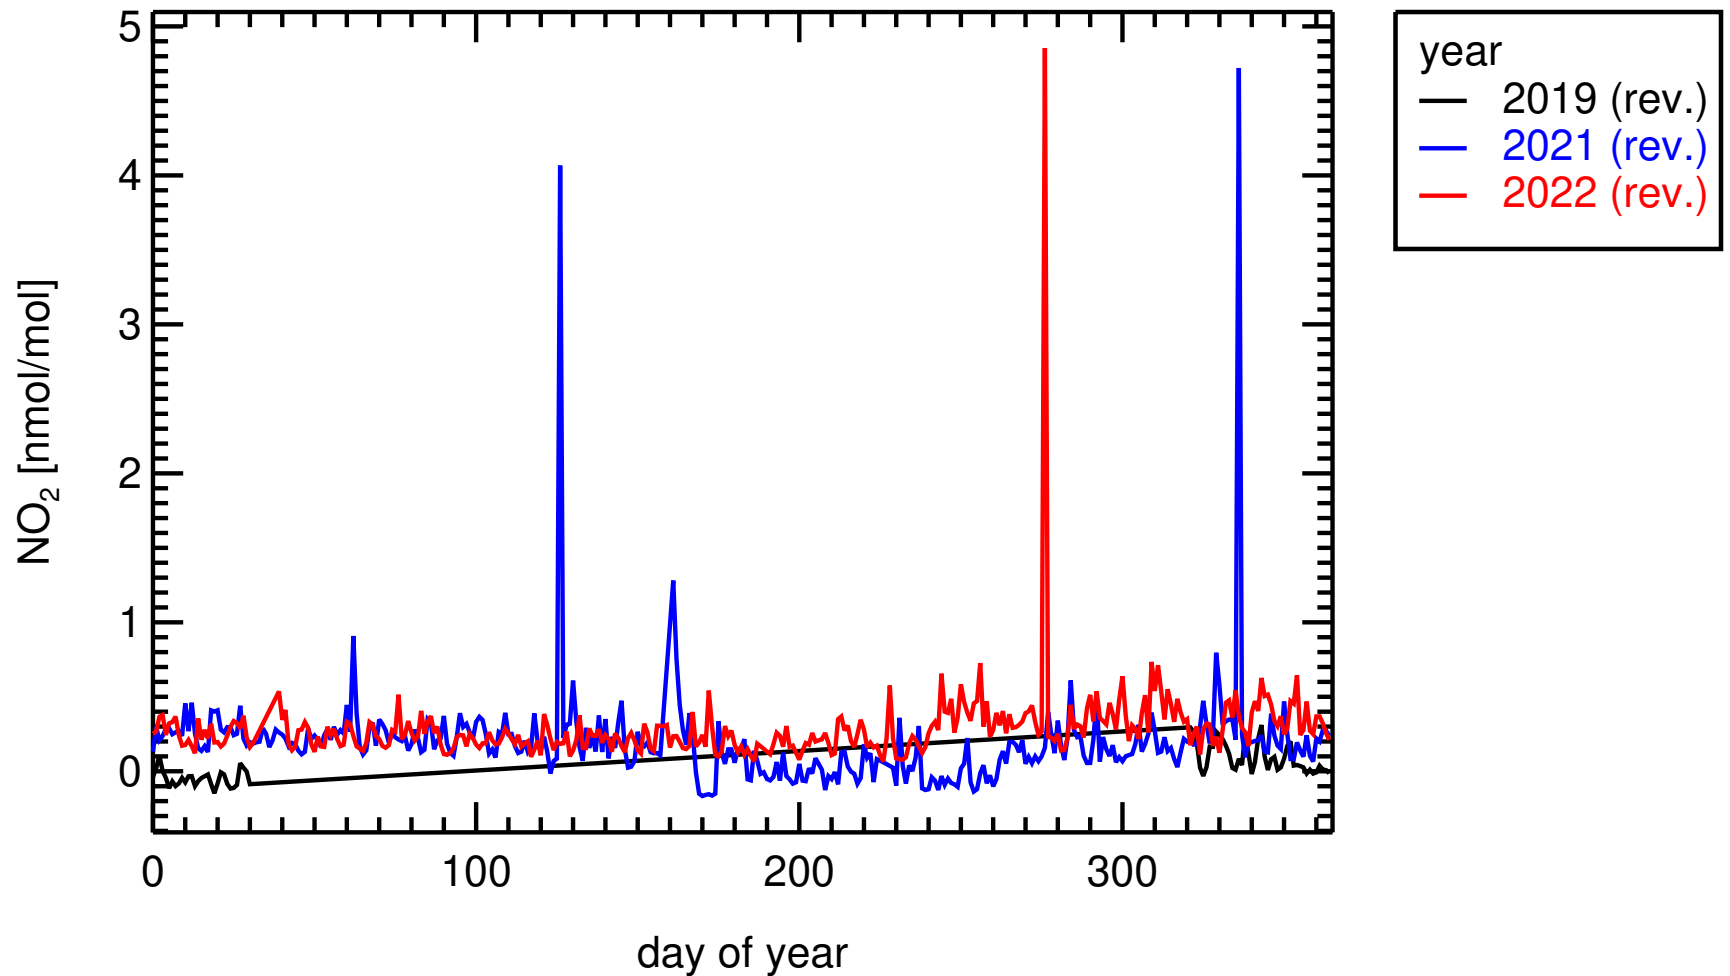

daily averages
FR0026R , La Reunion

nitrogen_dioxide, nmol/mol MEAN = 0.2834 nmol/mol