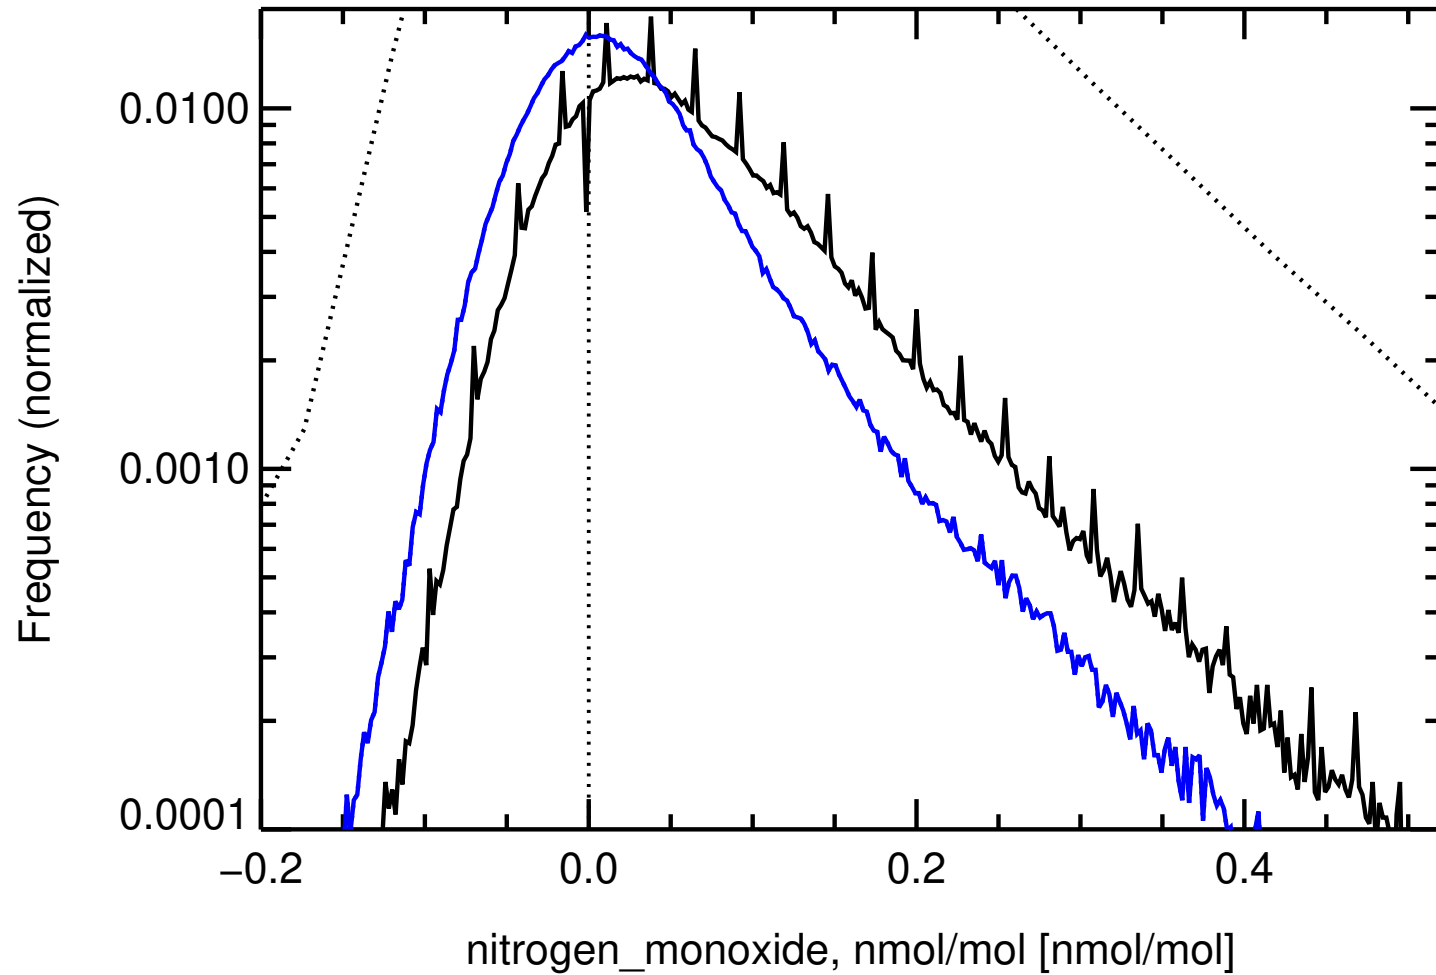

Histogram

FR0026R , La Reunion