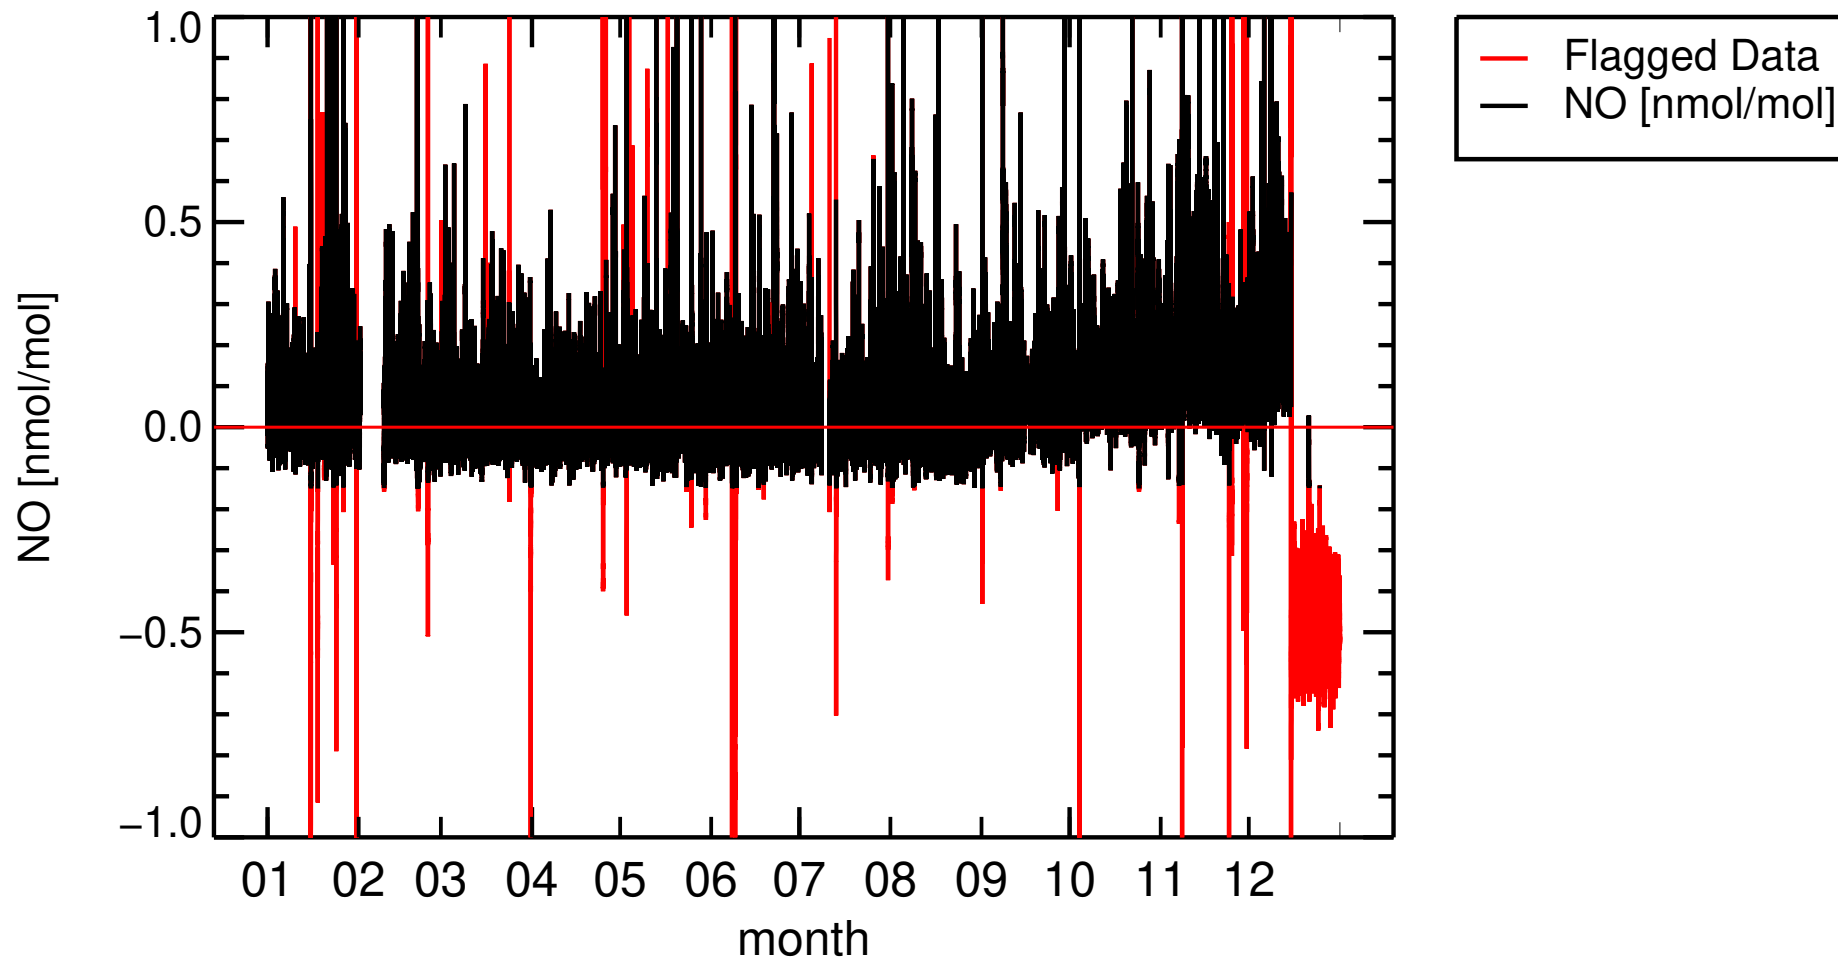

2022

FR0026R , La Reunion