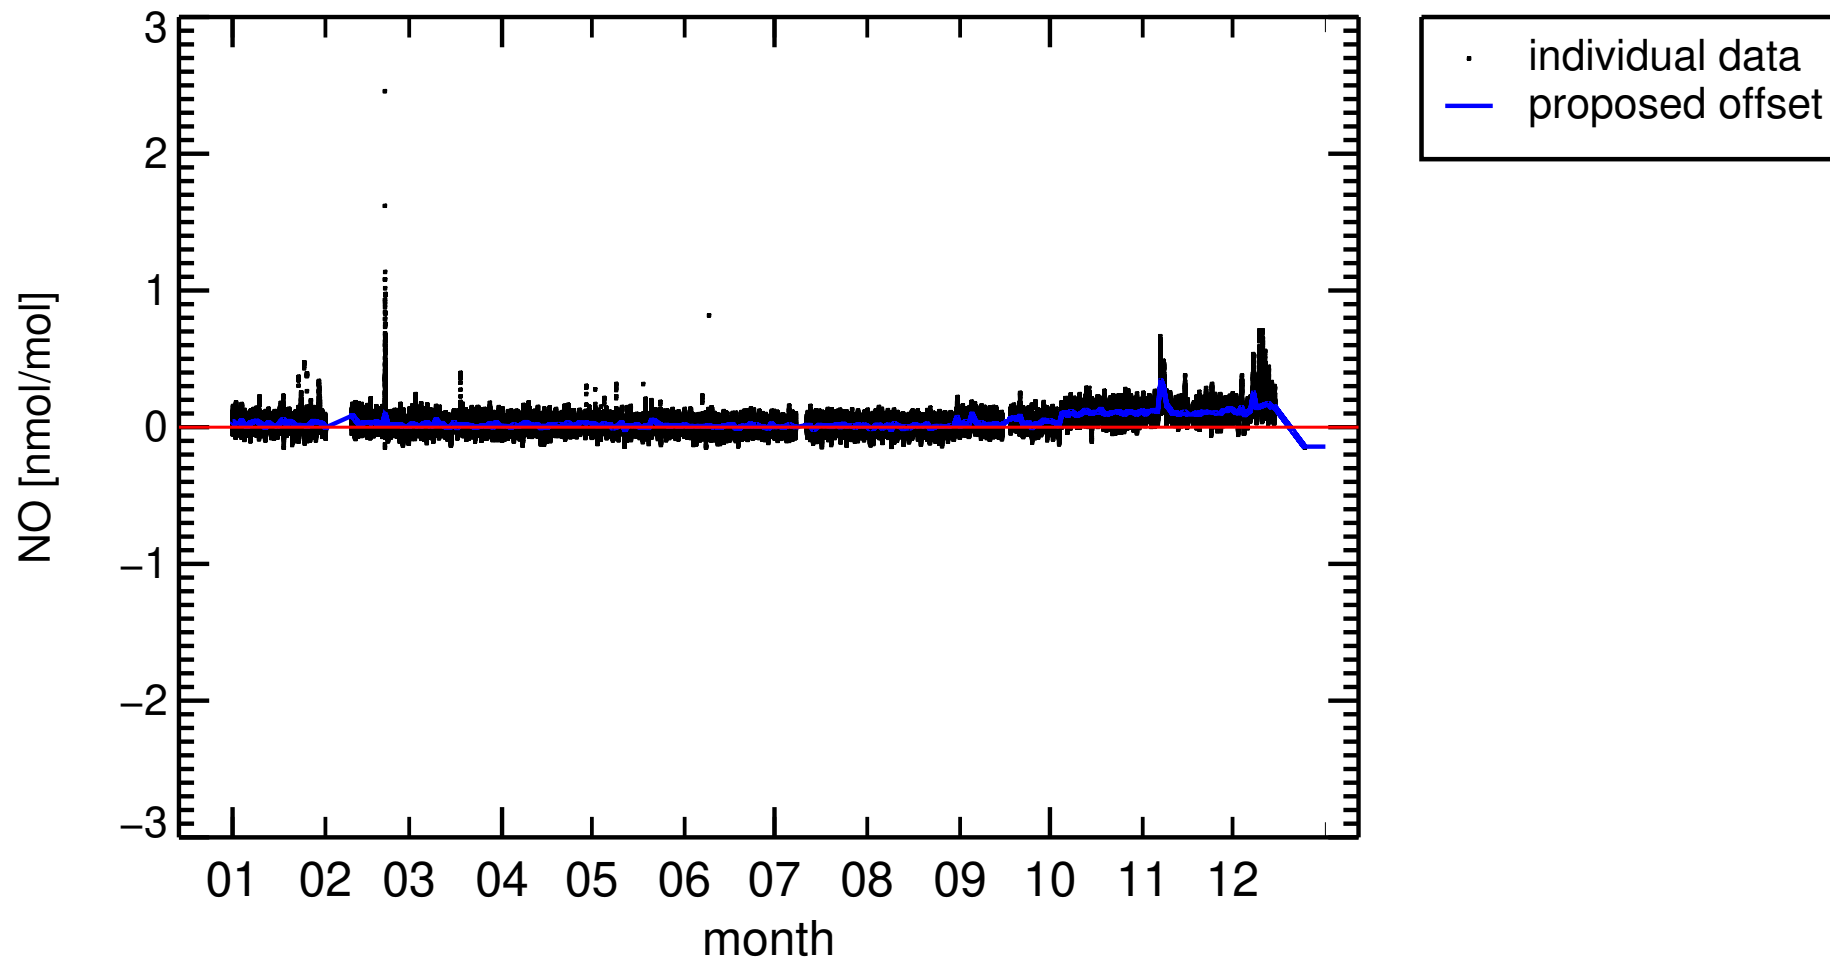

FR0026R , La Reunion

2022 , 22:00–02:00 only  
FR0026R , La Reunion (rev.)

2021 , 22:00–02:00 only  
FR0026R , La Reunion (rev.)

daily averages  
FR0026R , La Reunion

nitrogen\_monoxide, nmol/mol MEAN = 0.0333 nmol/mol