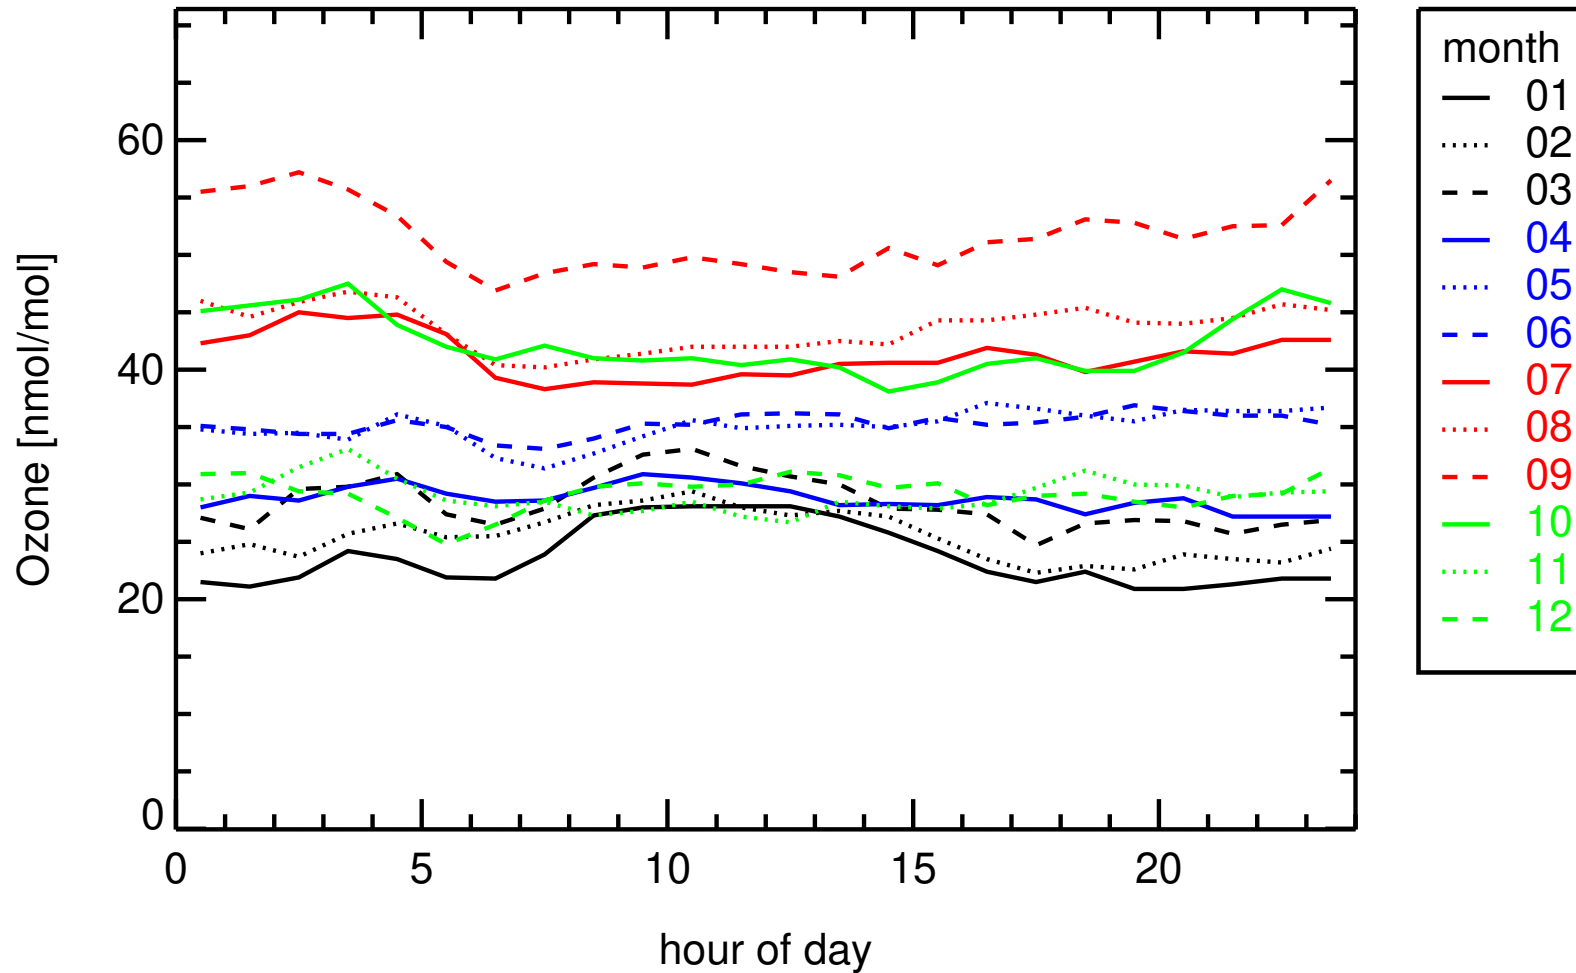

hourly medians 2021
FR0026R , La Reunion