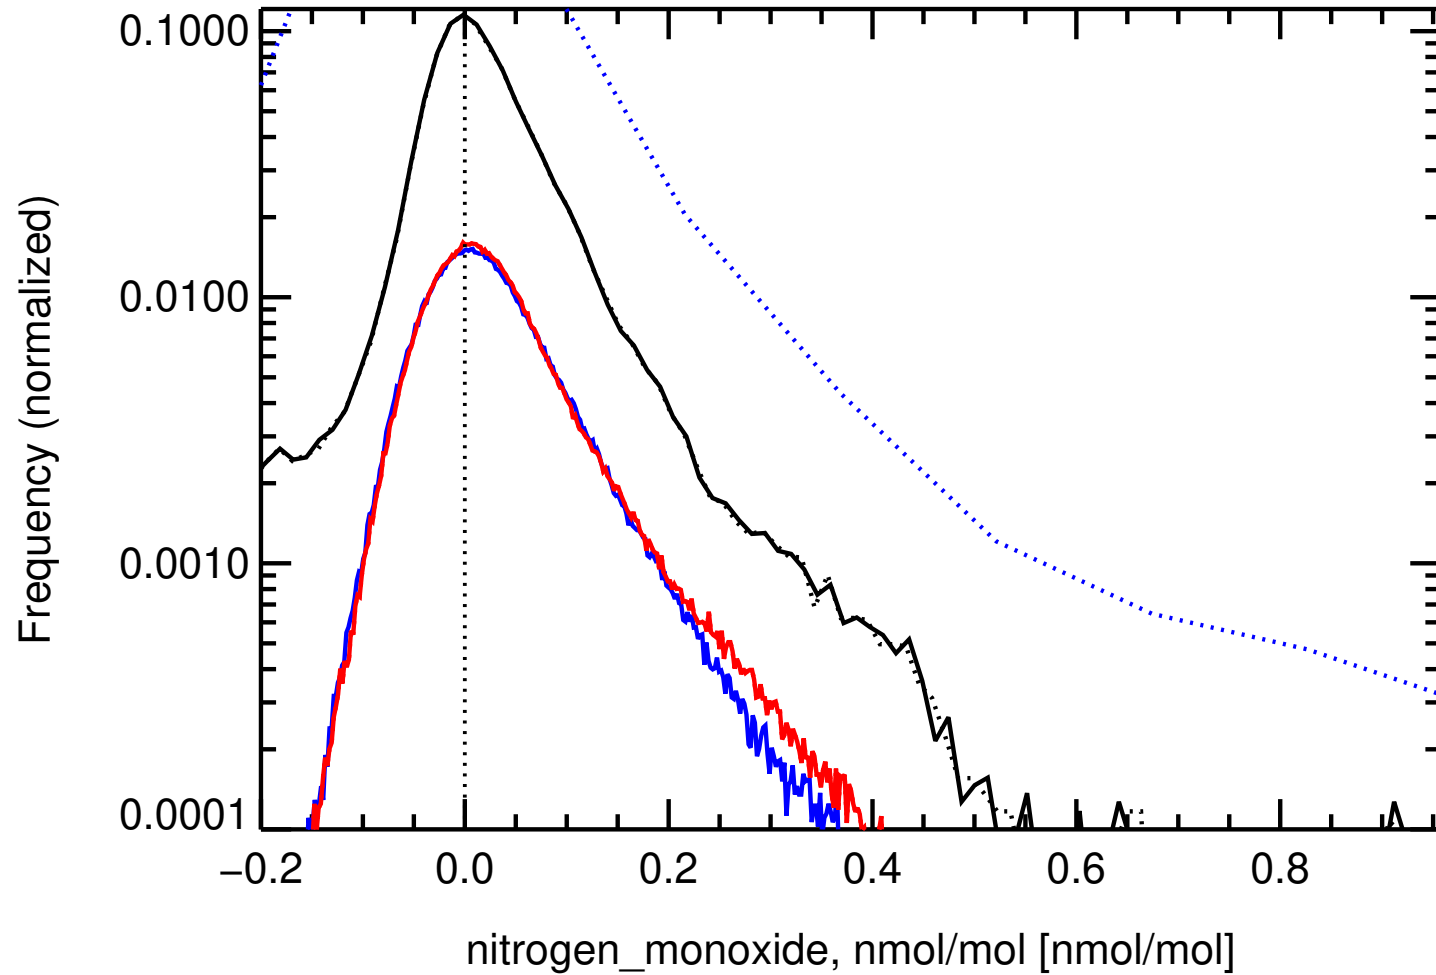

Histogram

FR0026R , La Reunion