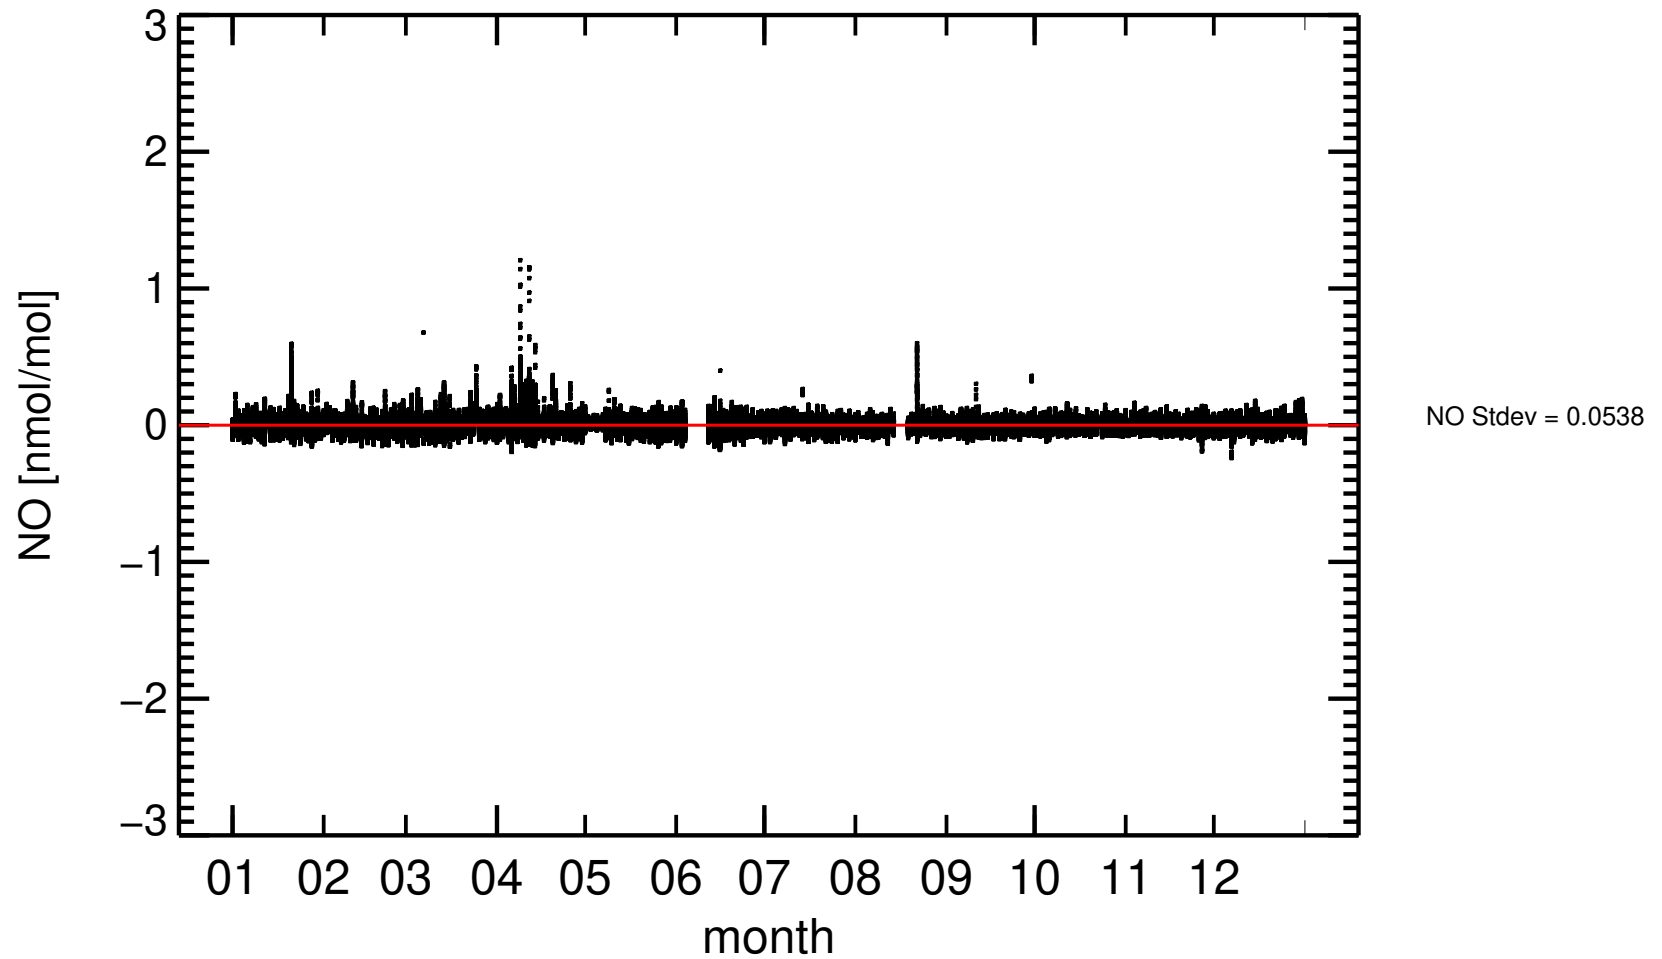

FR0026R , La Reunion

2022 , 22:00–02:00 only  
FR0026R , La Reunion (rev.)

2021 , 22:00–02:00 only  
FR0026R , La Reunion (rev.)

daily averages  
FR0026R , La Reunion

nitrogen\_monoxide, nmol/mol MEAN = 0.0333 nmol/mol