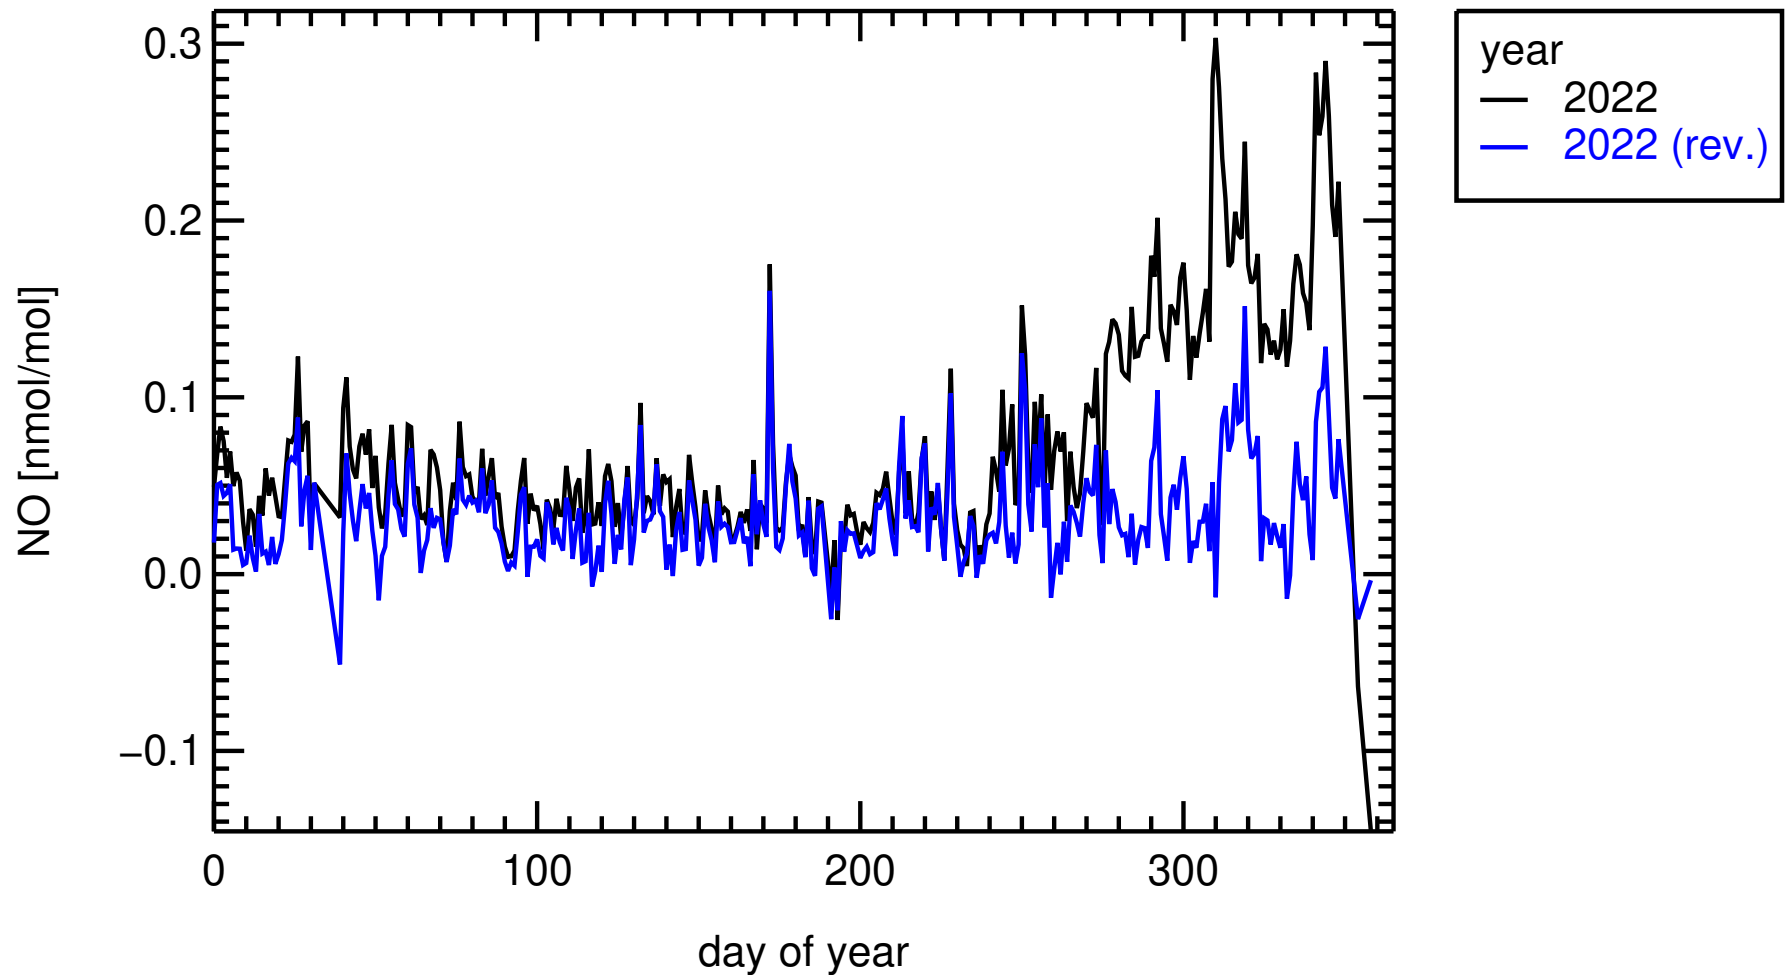

FR0026R , La Reunion

2022 , 22:00–02:00 only  
FR0026R , La Reunion (rev.)

2021 , 22:00–02:00 only  
FR0026R , La Reunion (rev.)

daily averages  
FR0026R , La Reunion

nitrogen\_monoxide, nmol/mol MEAN = 0.0333 nmol/mol