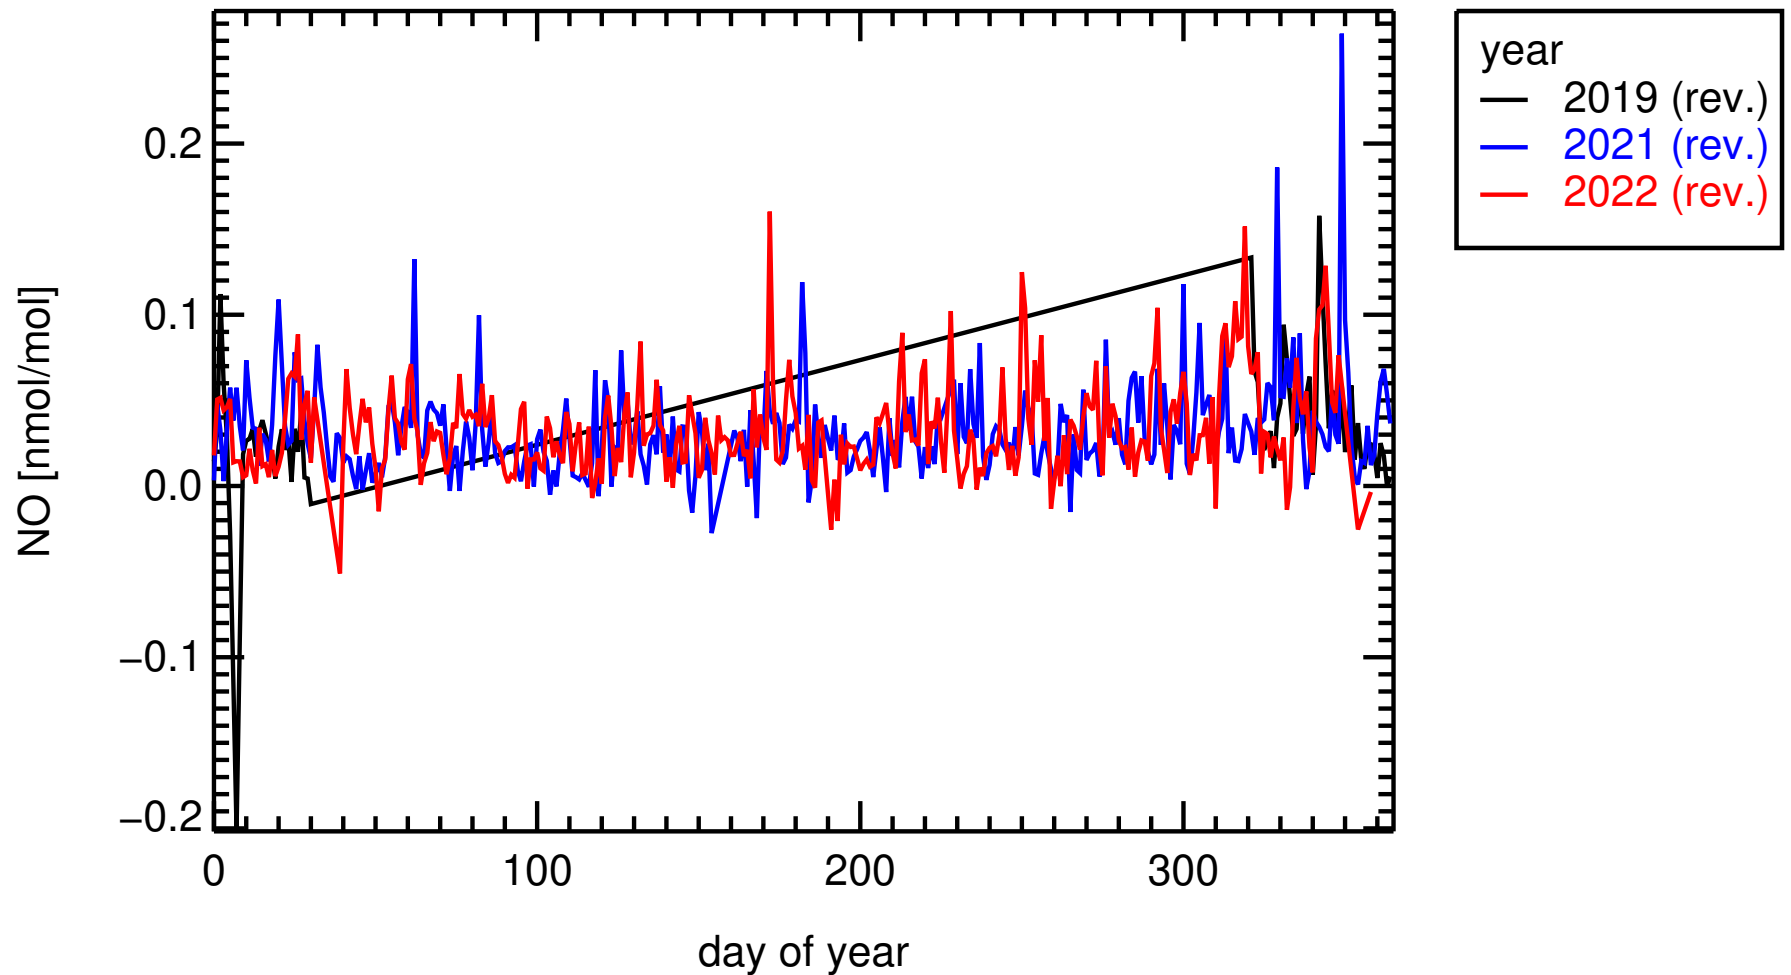

daily averages
FR0026R , La Reunion

nitrogen_monoxide, nmol/mol MEAN = 0.0333 nmol/mol