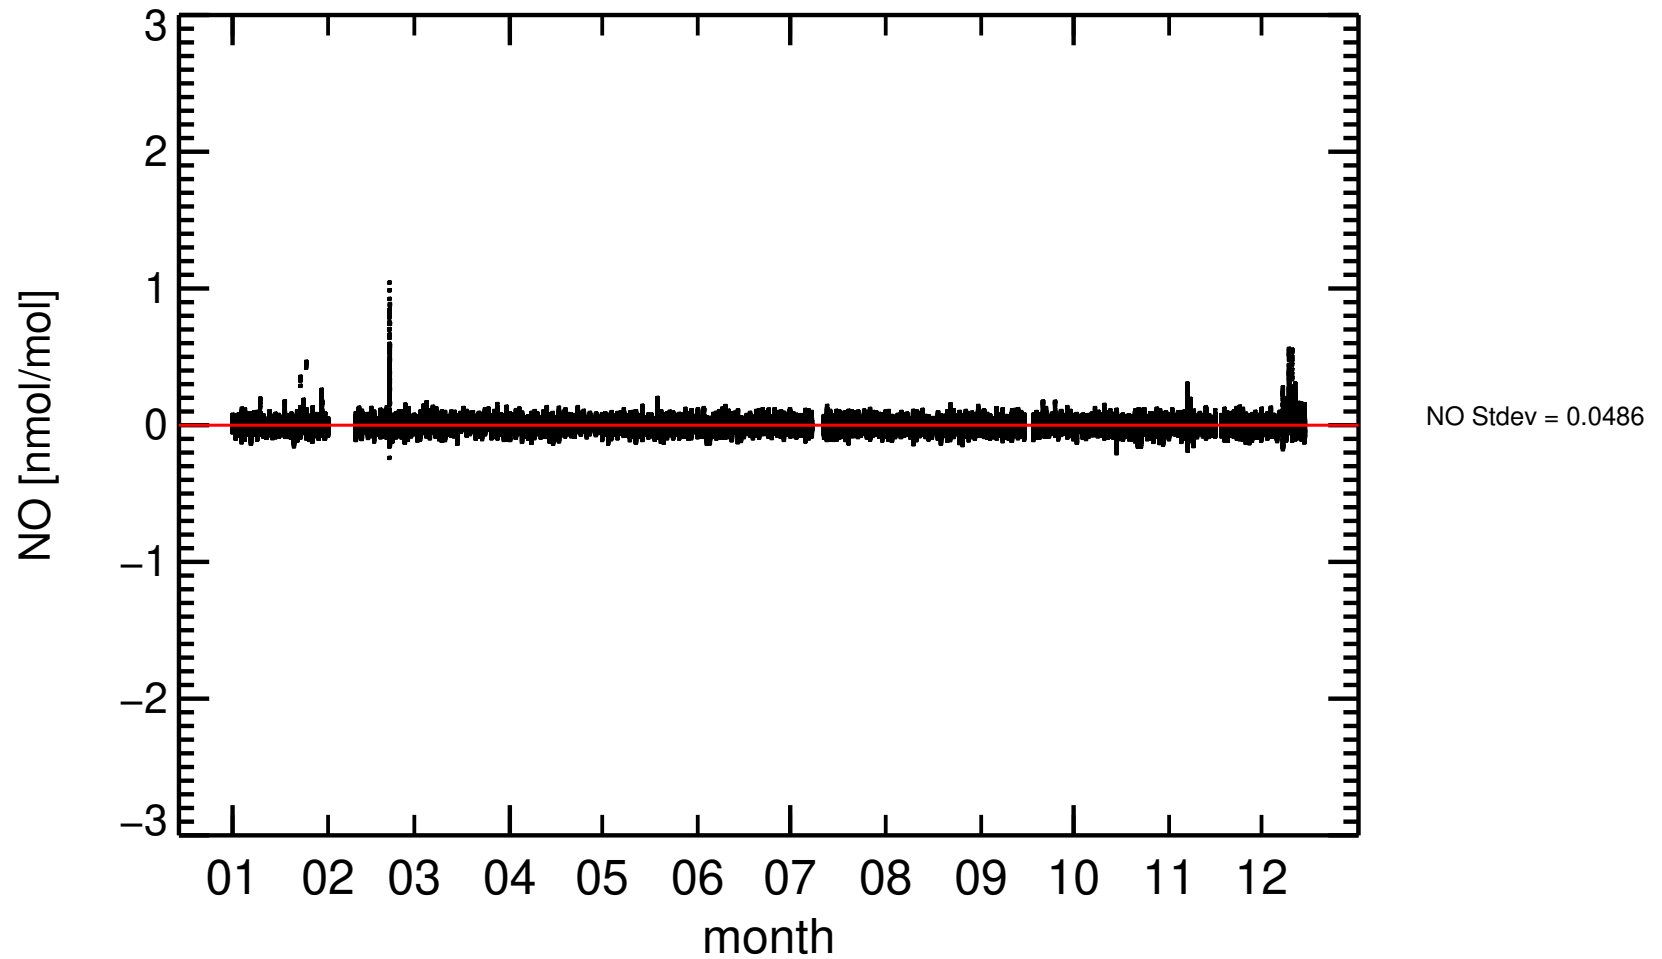

FR0026R , La Reunion

2022 , 22:00–02:00 only  
FR0026R , La Reunion (rev.)

2021 , 22:00–02:00 only  
FR0026R , La Reunion (rev.)

daily averages  
FR0026R , La Reunion

nitrogen\_monoxide, nmol/mol MEAN = 0.0333 nmol/mol