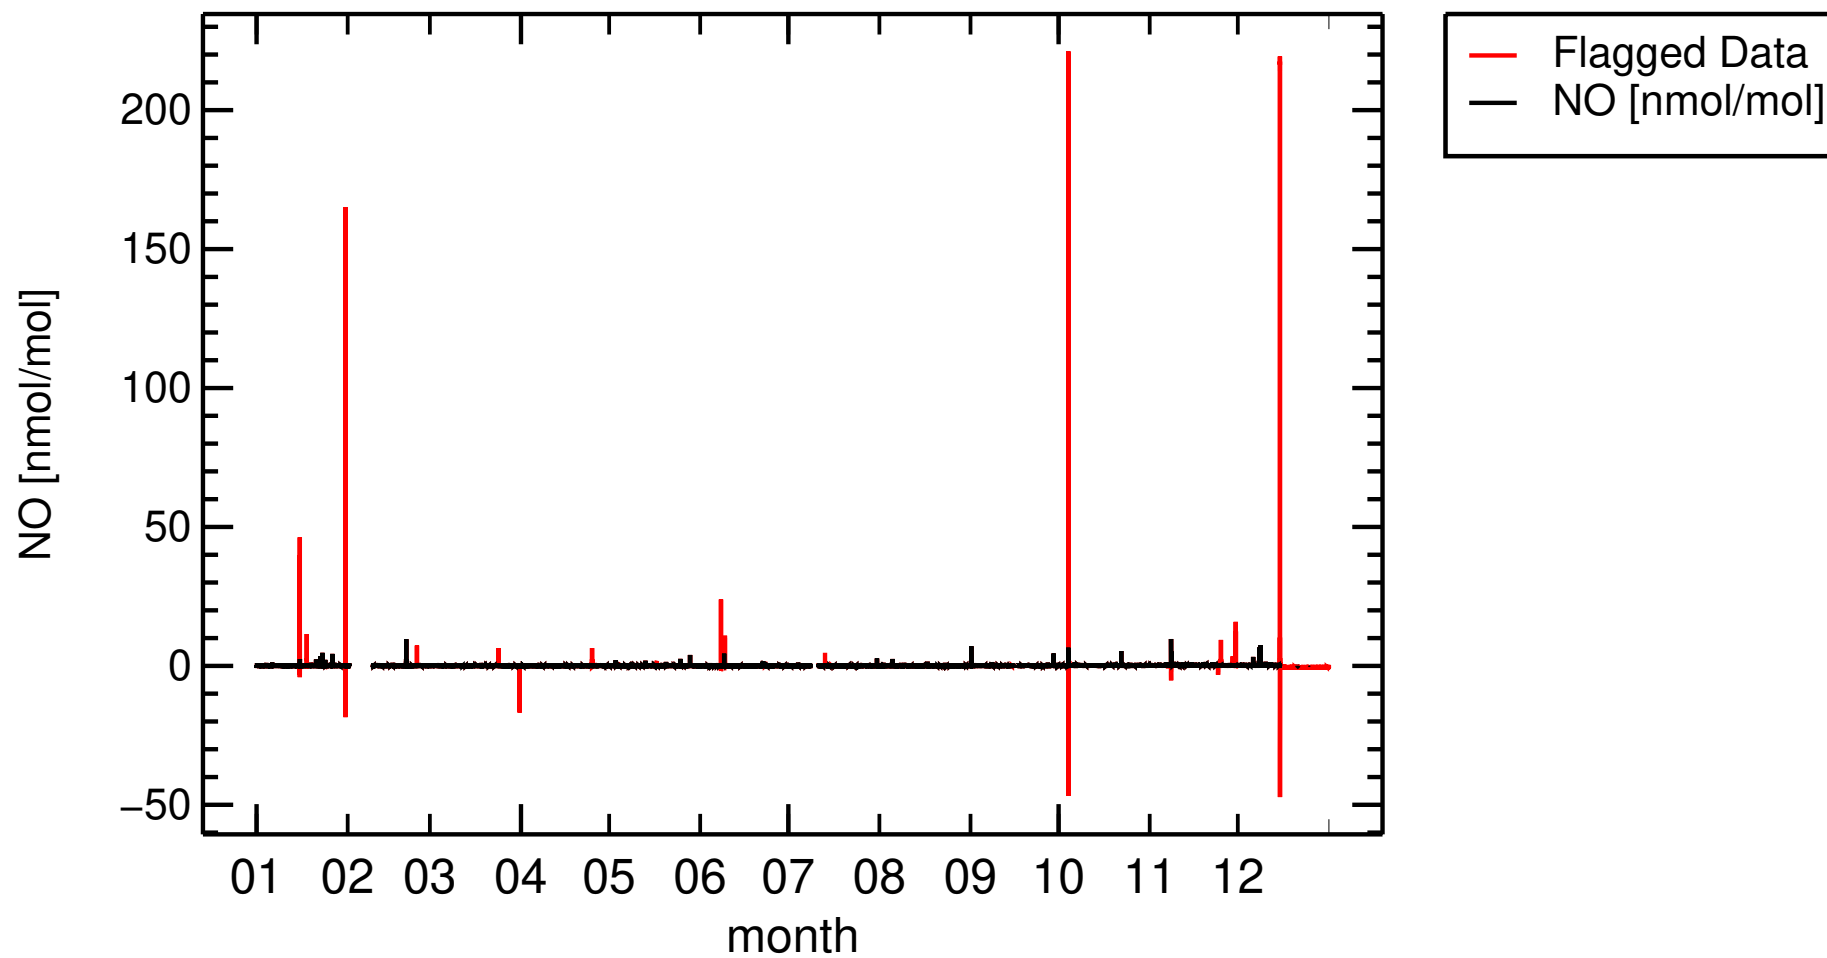

2022

FR0026R , La Reunion