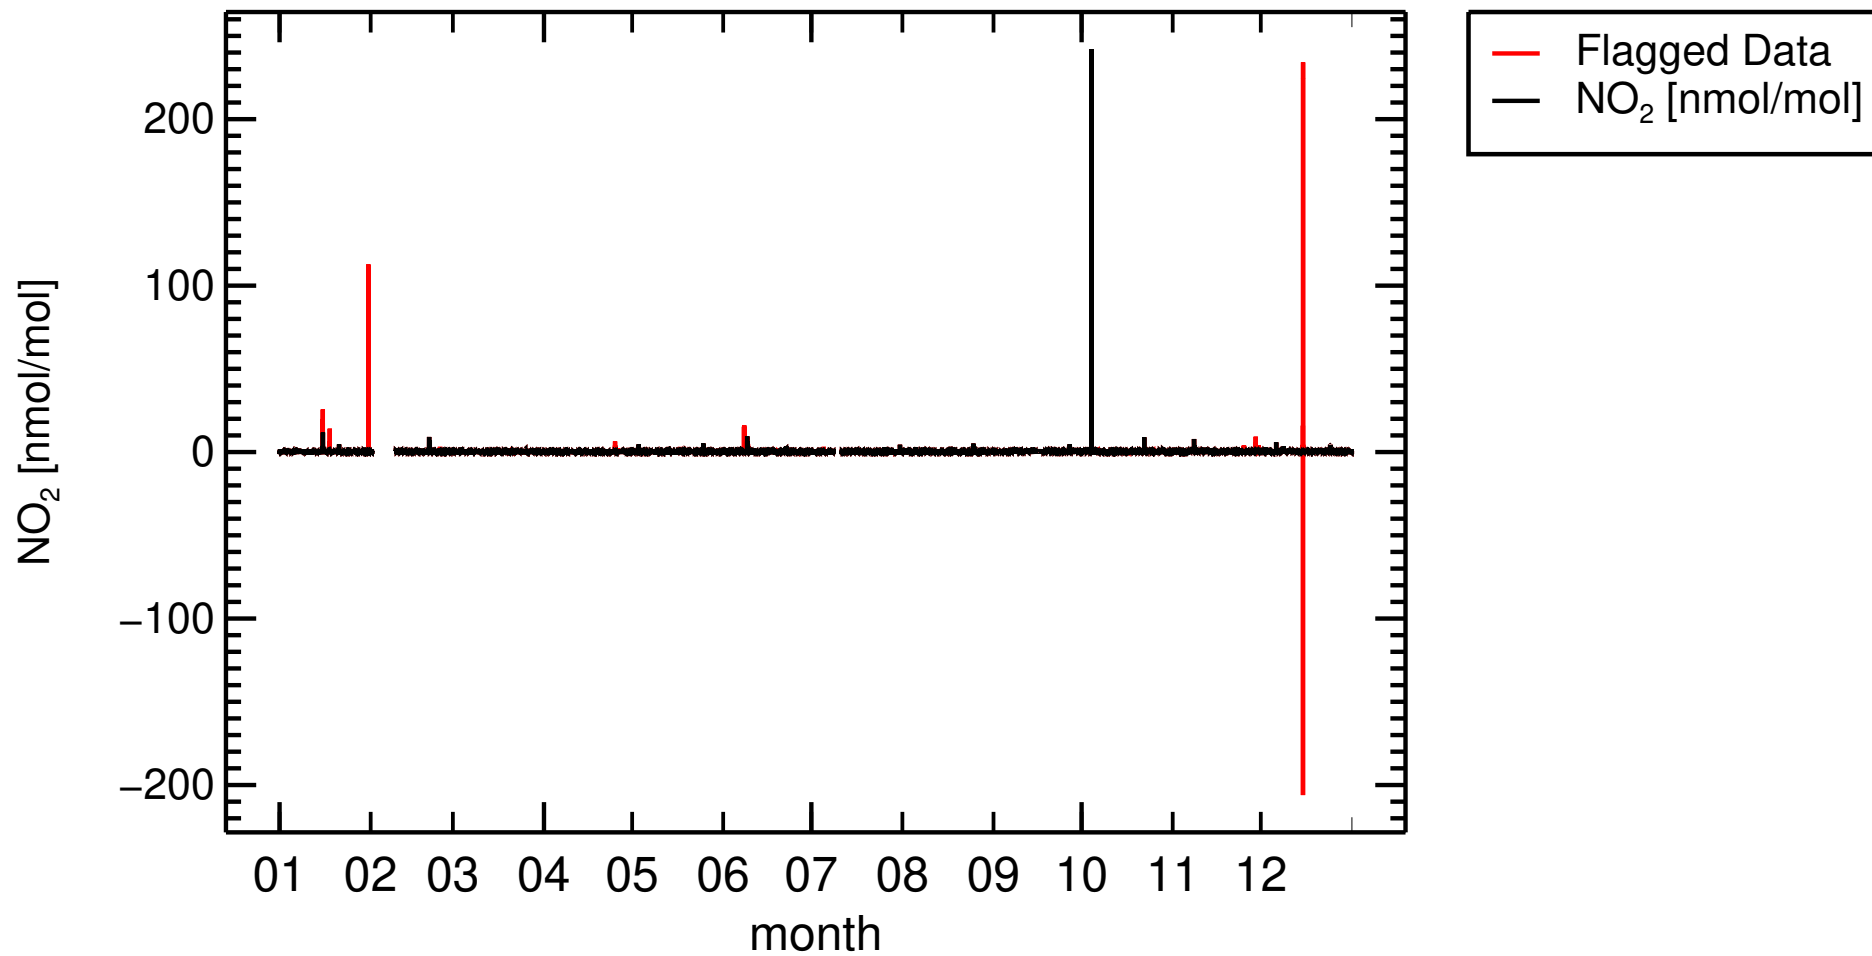

2022

FR0026R , La Reunion