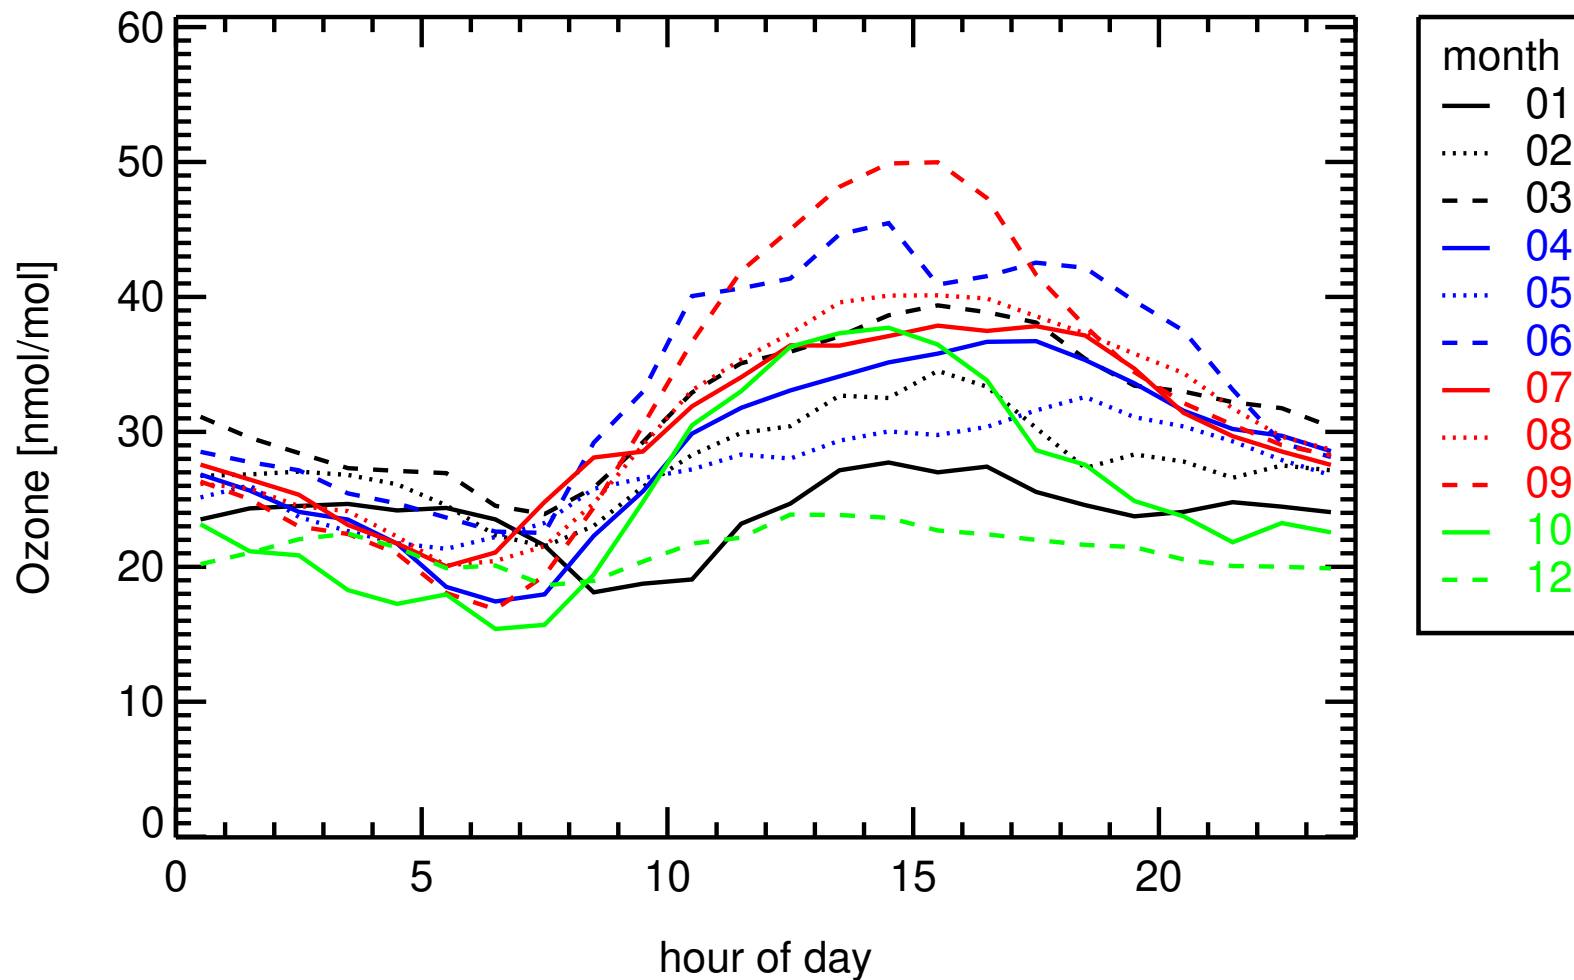

hourly medians 2021

FR0020R , SIRTA