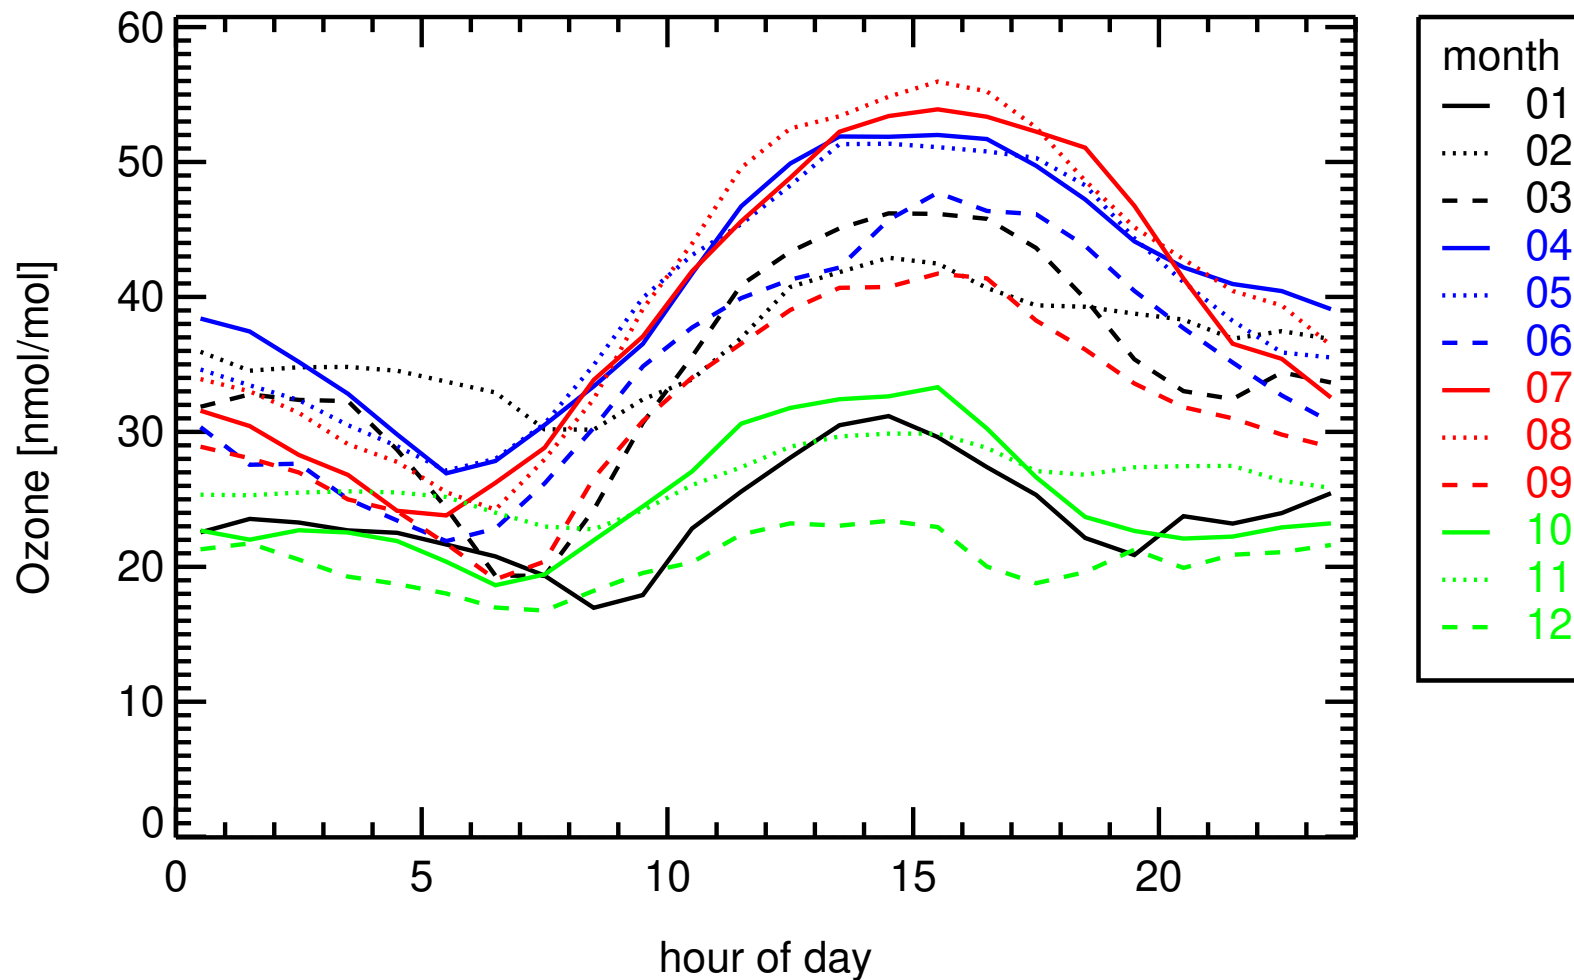

hourly medians 2022

FR0020R , SIRTA