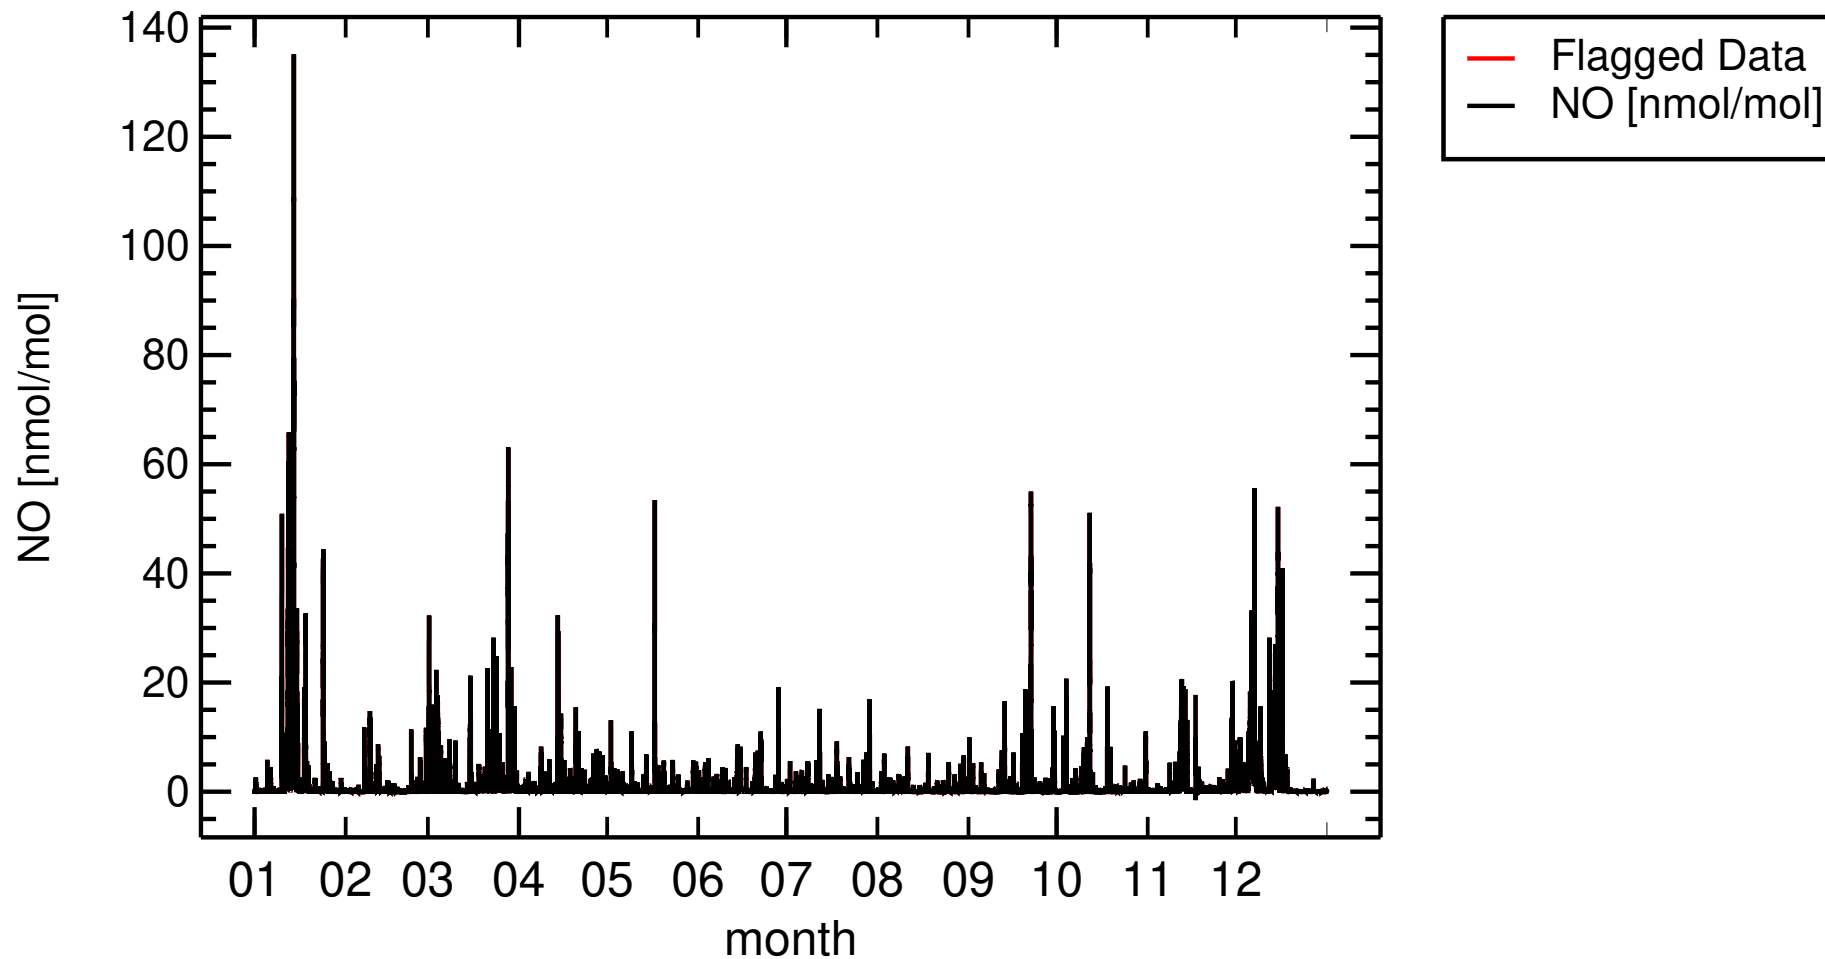

2022

FR0020R , SIRTA