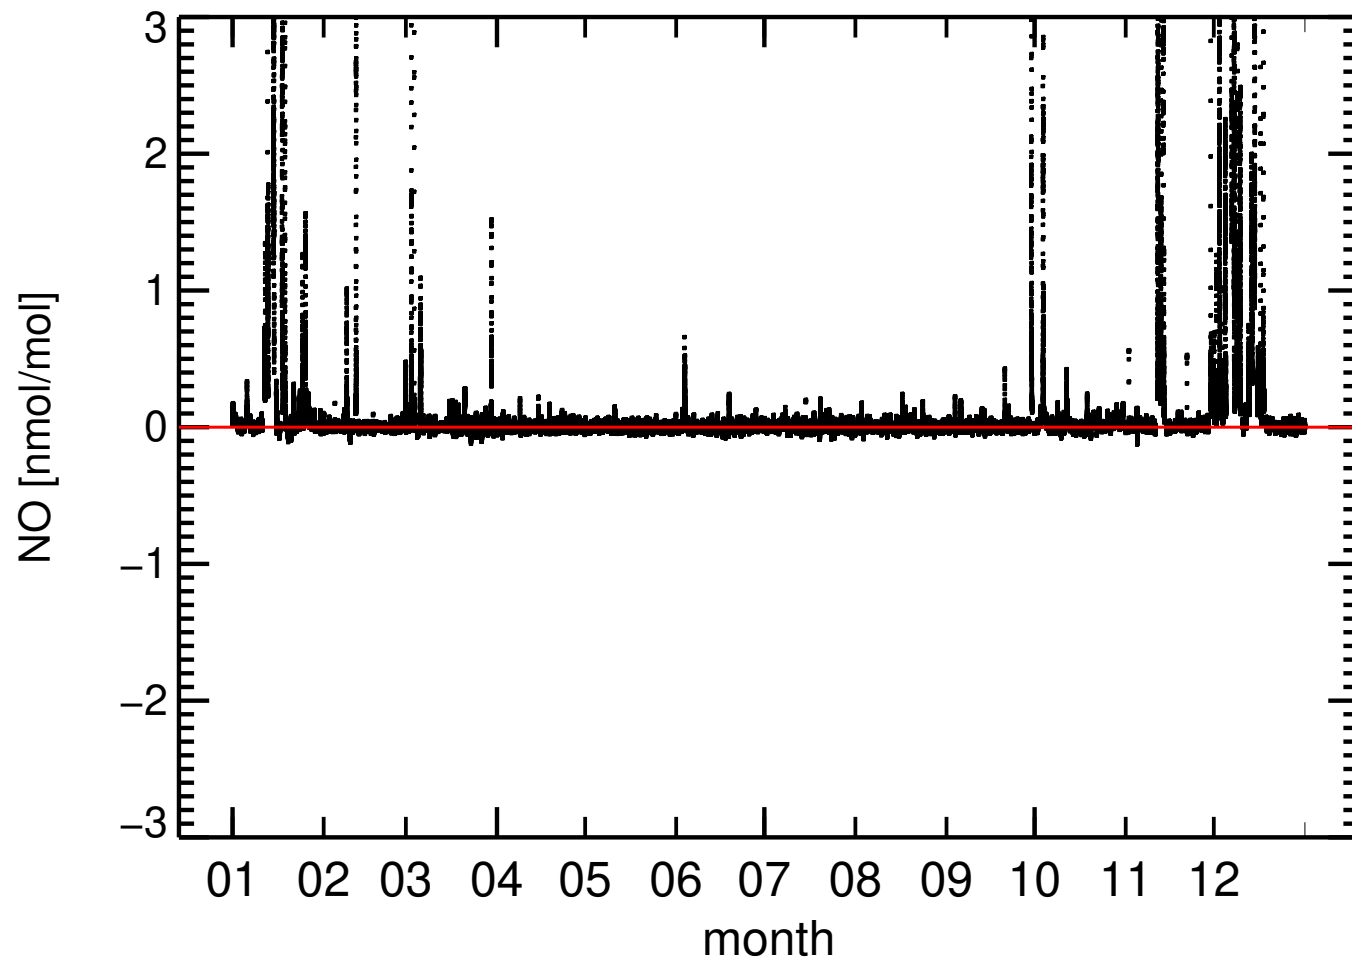

Shifts in NO Baseline. Please correct
Data must be corrected for ozone and humidity effects
Auxilliary data for correction is there,
Data can be corrected for Nighttime Nox offset
Check metadata 'Converter Temperature' missing
Corrections are done assuming a Converter temperature of 40°C
TC can do these corrections

2022

FR0020R , SIRTA (rev.)

2022 , 22:00–02:00 only

FR0020R , SIRTA (rev.)

2020 , 22:00–02:00 only
FR0020R , SIRTA (rev.)

2021 , 22:00–02:00 only
FR0020R , SIRTA (rev.)

daily averages
FR0020R , SIRTA

nitrogen_dioxide, nmol/mol, Calibration scale=NPL+GPT MEAN = 3.9527 nmol/mol