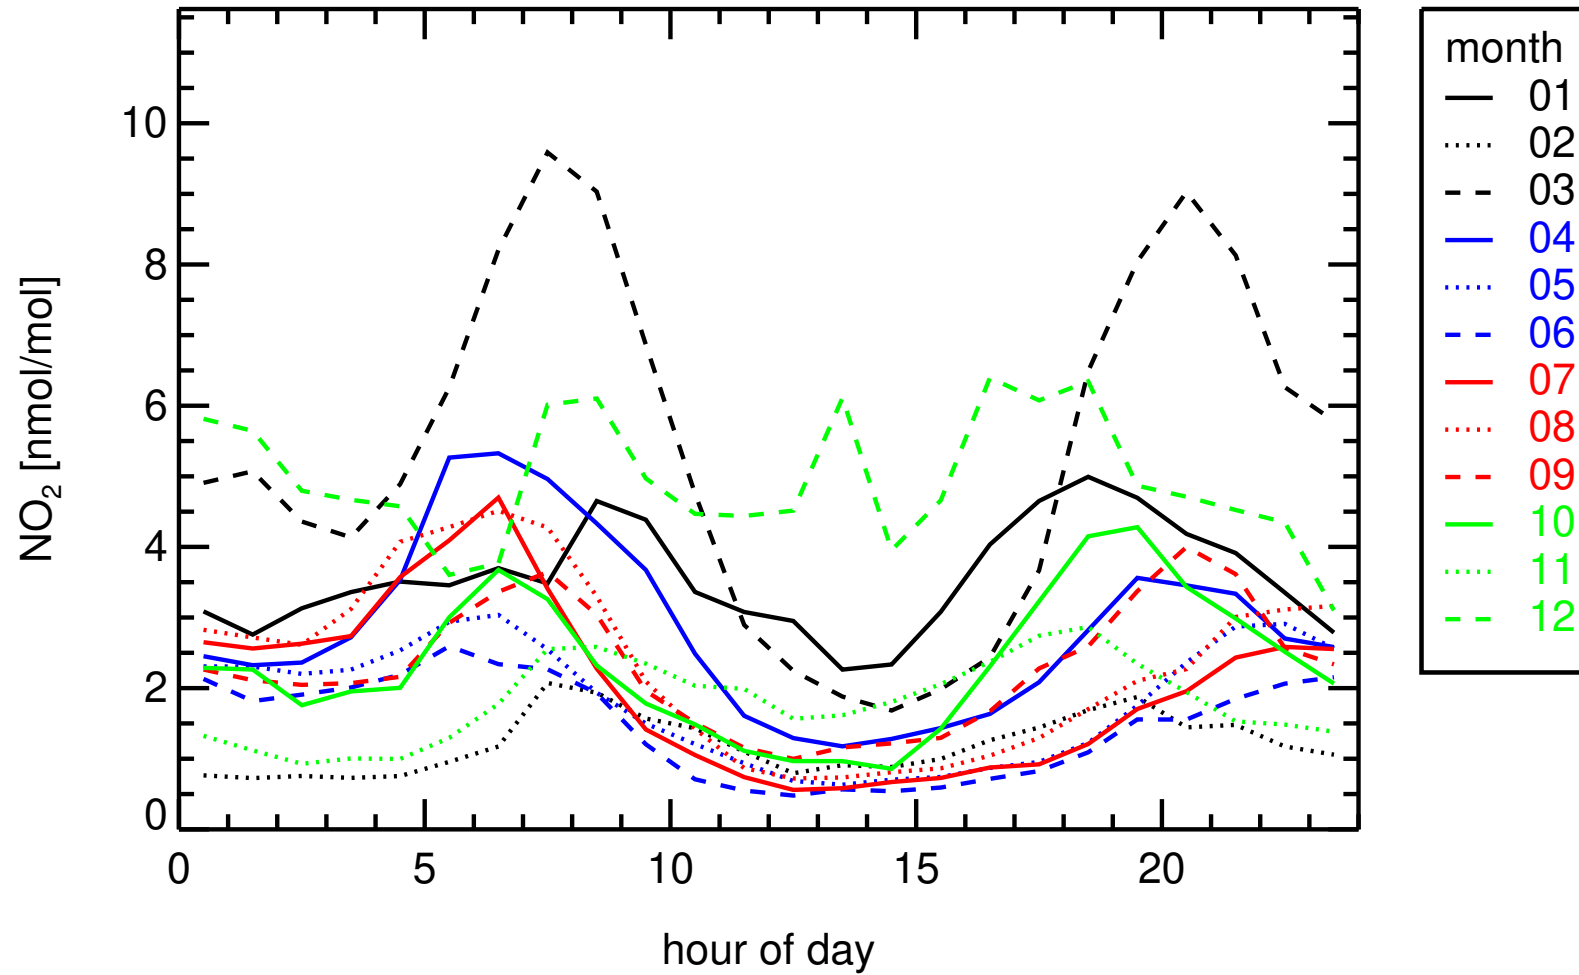

hourly medians 2022
FR0020R , SIRTA (revised)