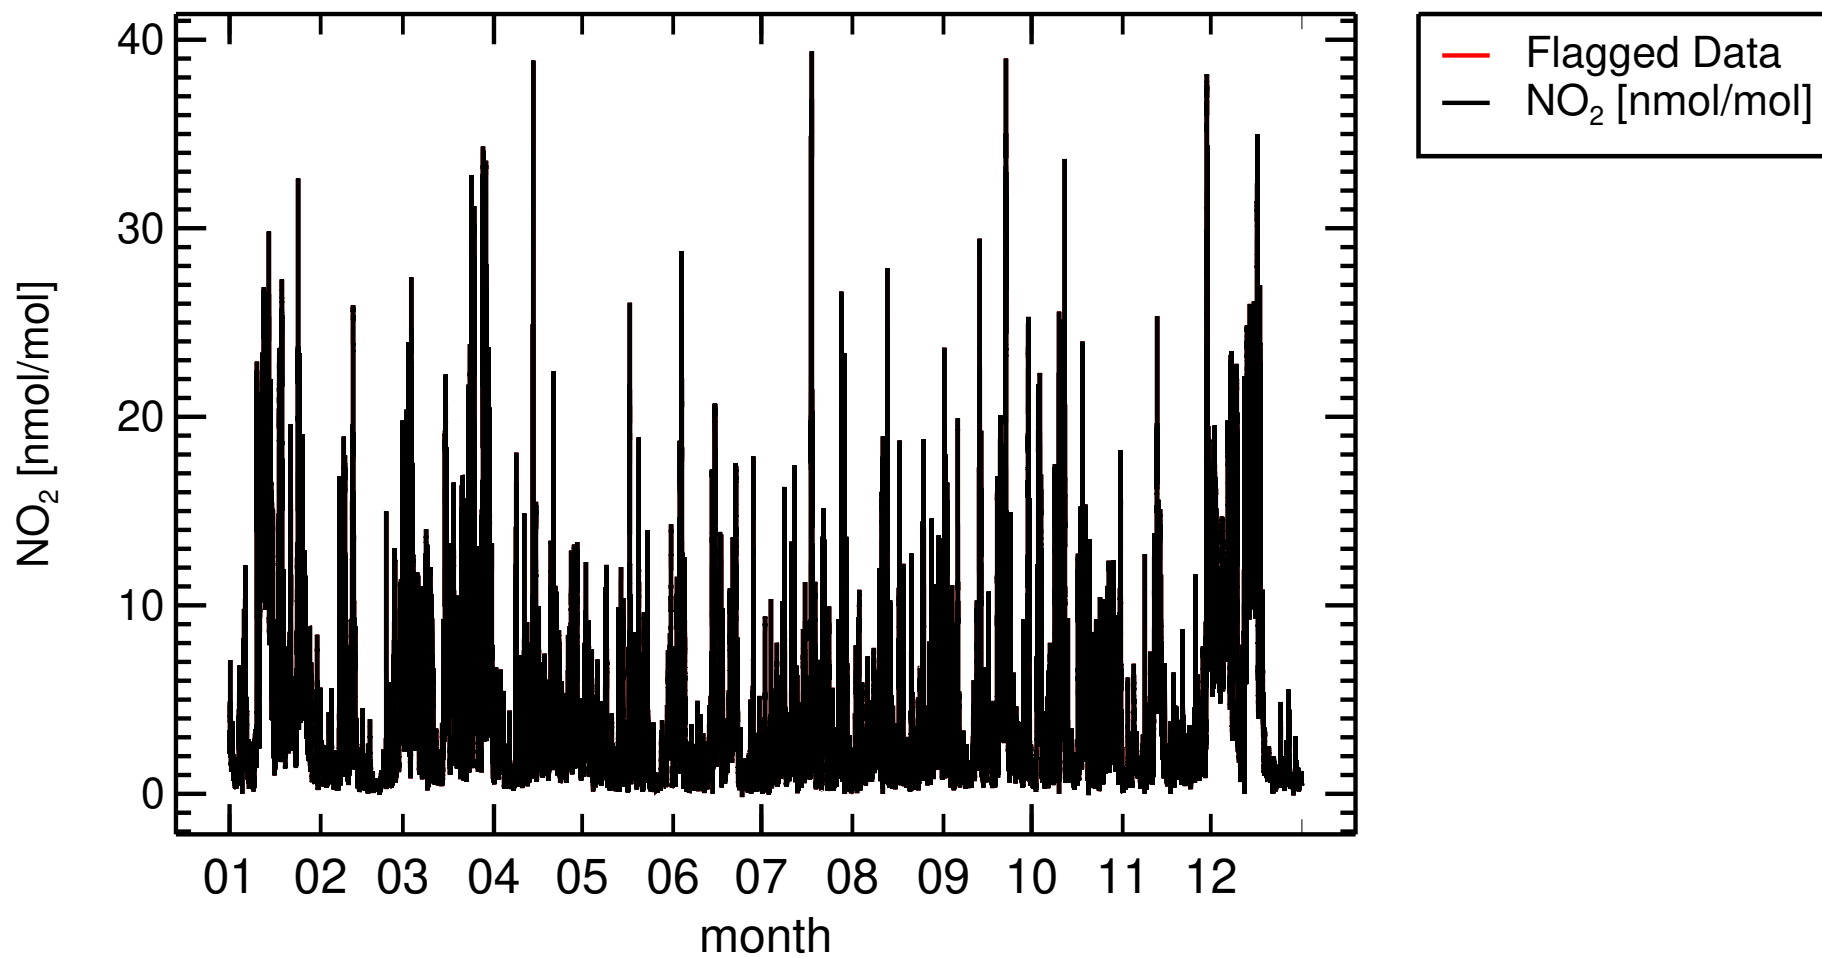

2022

FR0020R , SIRTA