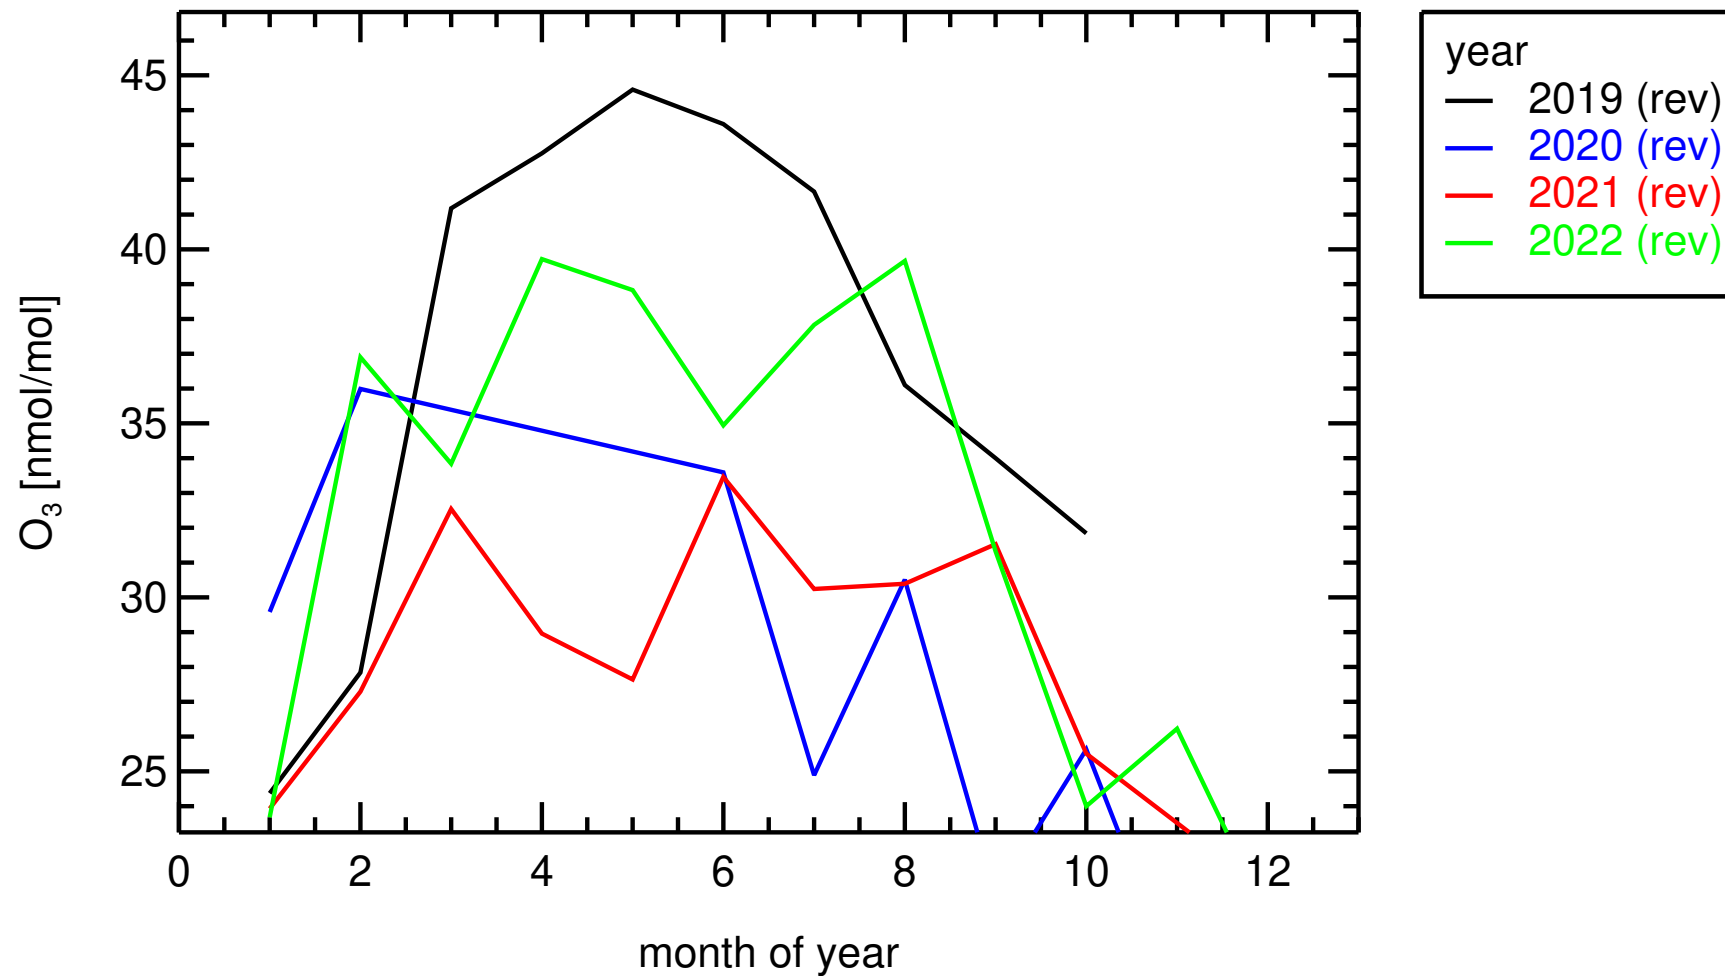

2022

FR0020R , SIRTA (rev.)

2022 , 22:00–02:00 only

FR0020R , SIRTA (rev.)

2020 , 22:00–02:00 only
FR0020R , SIRTA (rev.)

2021 , 22:00–02:00 only
FR0020R , SIRTA (rev.)

daily averages
FR0020R , SIRTA

nitrogen_dioxide, nmol/mol, Calibration scale=NPL+GPT MEAN = 3.9527 nmol/mol

daily averages
FR0020R , SIRTA

nitrogen_monoxide, nmol/mol, Calibration scale=NPL MEAN = 0.9824 nmol/mol

monthly medians
FR0020R , SIRTA

monthly medians
FR0020R , SIRTA

monthly medians
FR0020R , SIRTA

monthly medians
FR0020R , SIRTA