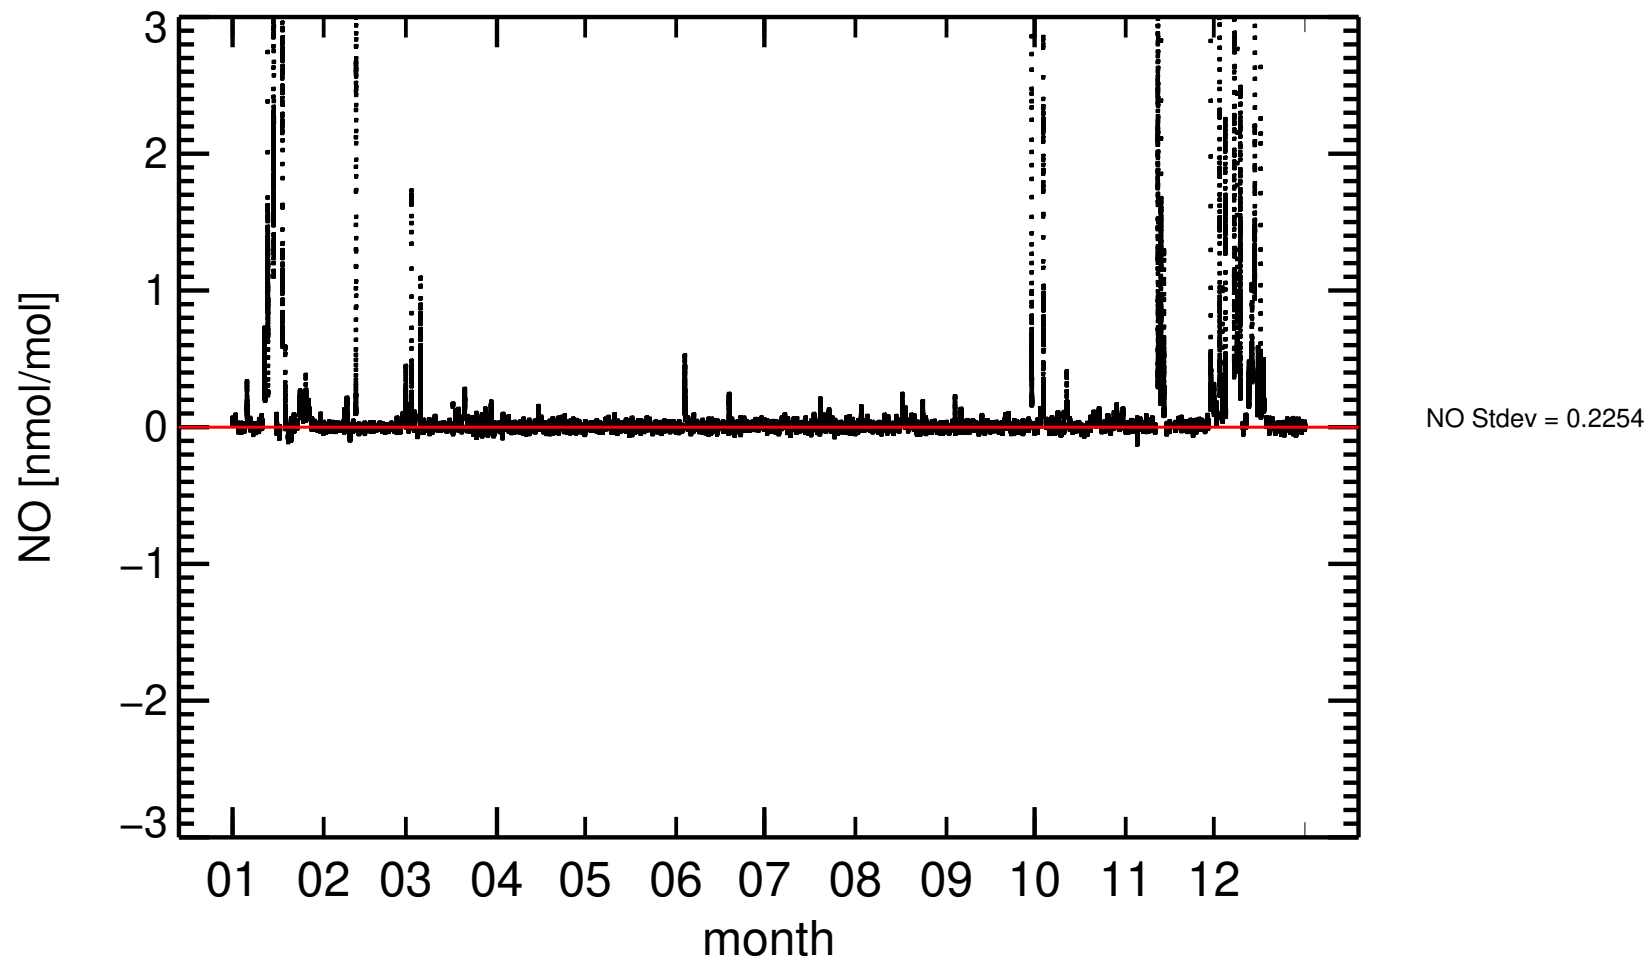

Shifts in NO Baseline. Please correct
Data must be corrected for ozone and humidity effects
Auxilliary data for correction is there,
Data can be corrected for Nighttime Nox offset
Check metadata 'Converter Temperature' missing
Corrections are done assuming a Converter temperature of 40°C
TC can do these corrections

2022

FR0020R , SIRTA (rev.)

2022 , 22:00–02:00 only

FR0020R , SIRTA (rev.)

2020 , 22:00–02:00 only
FR0020R , SIRTA (rev.)

2021 , 22:00–02:00 only
FR0020R , SIRTA (rev.)

daily averages
FR0020R , SIRTA

nitrogen_dioxide, nmol/mol, Calibration scale=NPL+GPT MEAN = 3.9527 nmol/mol