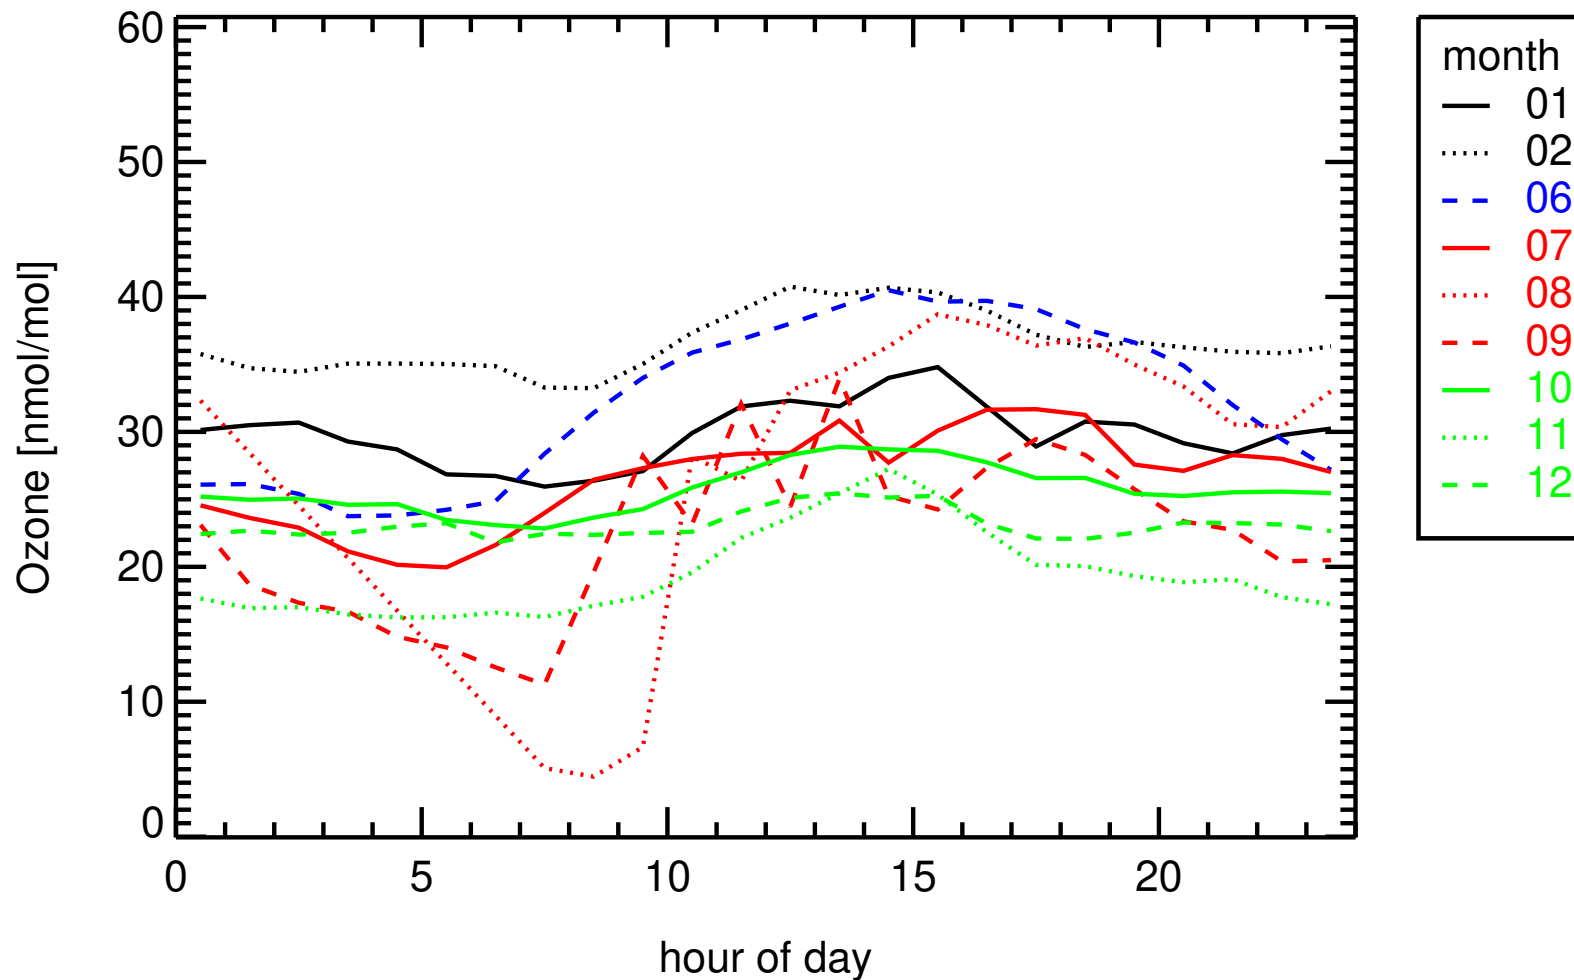

Shifts in NO Baseline. Please correct
Data must be corrected for ozone and humidity effects
Auxilliary data for correction is there,
Data can be corrected for Nighttime Nox offset
Check metadata 'Converter Temperature' missing
Corrections are done assuming a Converter temperature of 40°C
TC can do these corrections

hourly medians 2020
FR0020R , SIRTA (revised)

hourly medians 2022

FR0020R , SIRTA

hourly medians 2021

FR0020R , SIRTA

hourly medians 2020

FR0020R , SIRTA

2022