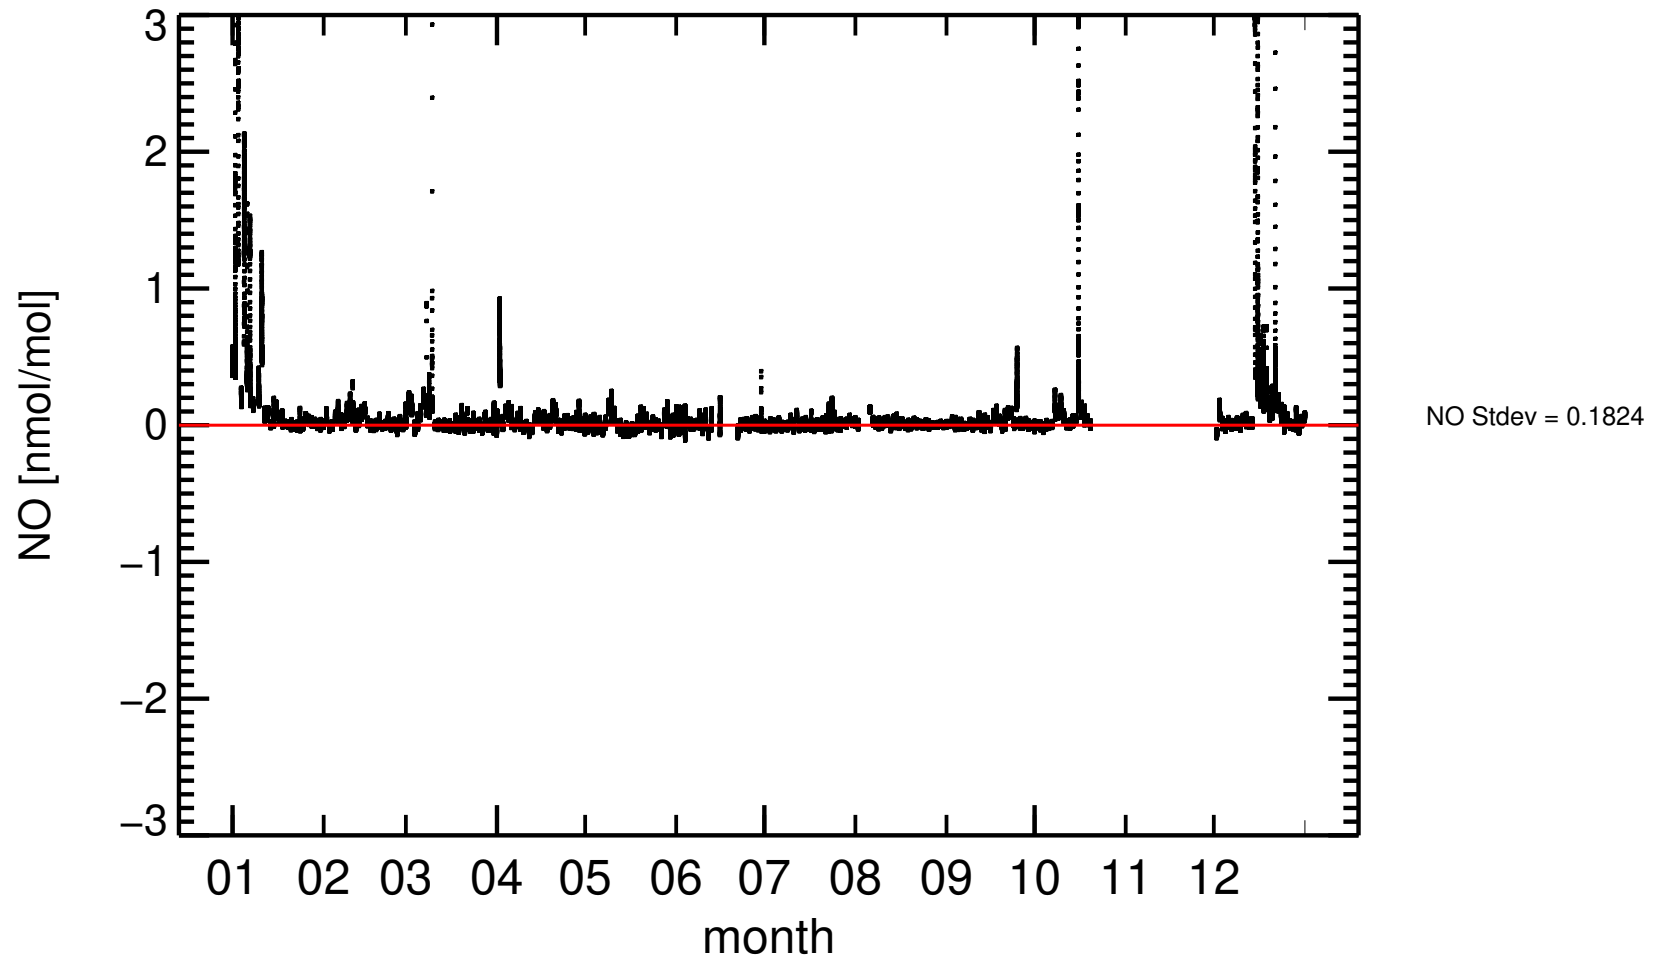

Shifts in NO Baseline. Please correct
Data must be corrected for ozone and humidity effects
Auxilliary data for correction is there,
Data can be corrected for Nighttime Nox offset
Check metadata 'Converter Temperature' missing
Corrections are done assuming a Converter temperature of 40°C
TC can do these corrections

2022

FR0020R , SIRTA (rev.)

2022 , 22:00–02:00 only

FR0020R , SIRTA (rev.)

2020 , 22:00–02:00 only
FR0020R , SIRTA (rev.)

2021 , 22:00–02:00 only
FR0020R , SIRTA (rev.)

daily averages
FR0020R , SIRTA

nitrogen_dioxide, nmol/mol, Calibration scale=NPL+GPT MEAN = 3.9527 nmol/mol