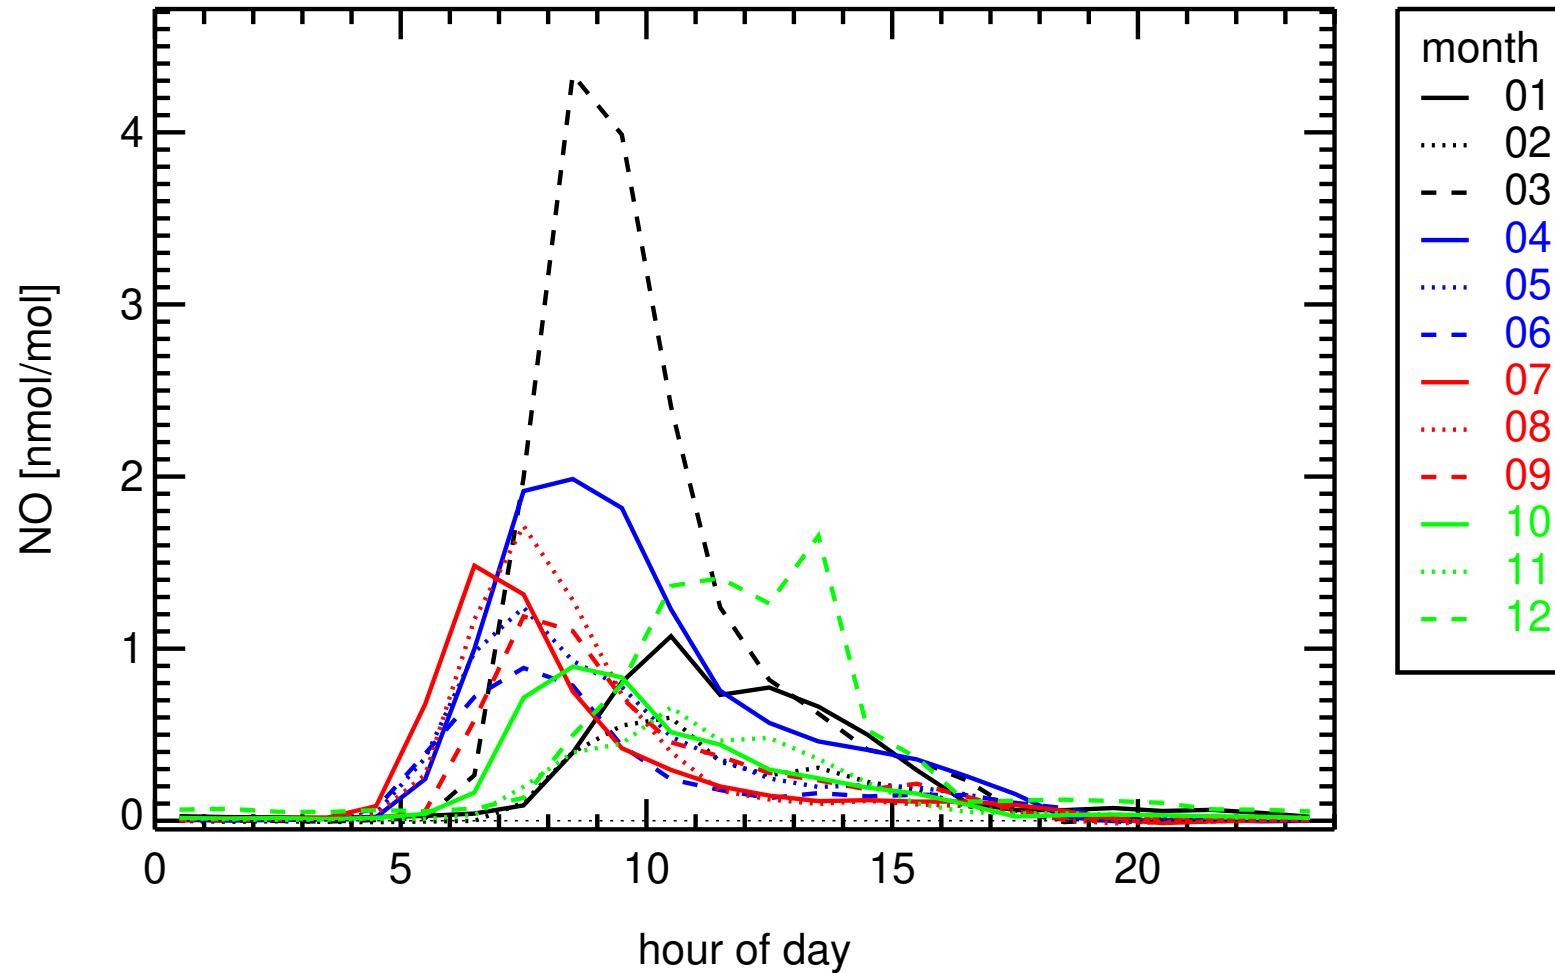

Shifts in NO Baseline. Please correct
Data must be corrected for ozone and humidity effects
Auxilliary data for correction is there,
Data can be corrected for Nighttime Nox offset
Check metadata 'Converter Temperature' missing
Corrections are done assuming a Converter temperature of 40°C
TC can do these corrections

hourly medians 2022
FR0020R , SIRTA (revised)

hourly medians 2021
FR0020R , SIRTA (revised)

hourly medians 2022

FR0020R , SIRTA

hourly medians 2022
FR0020R , SIRTA (revised)

hourly medians 2021
FR0020R , SIRTA (revised)