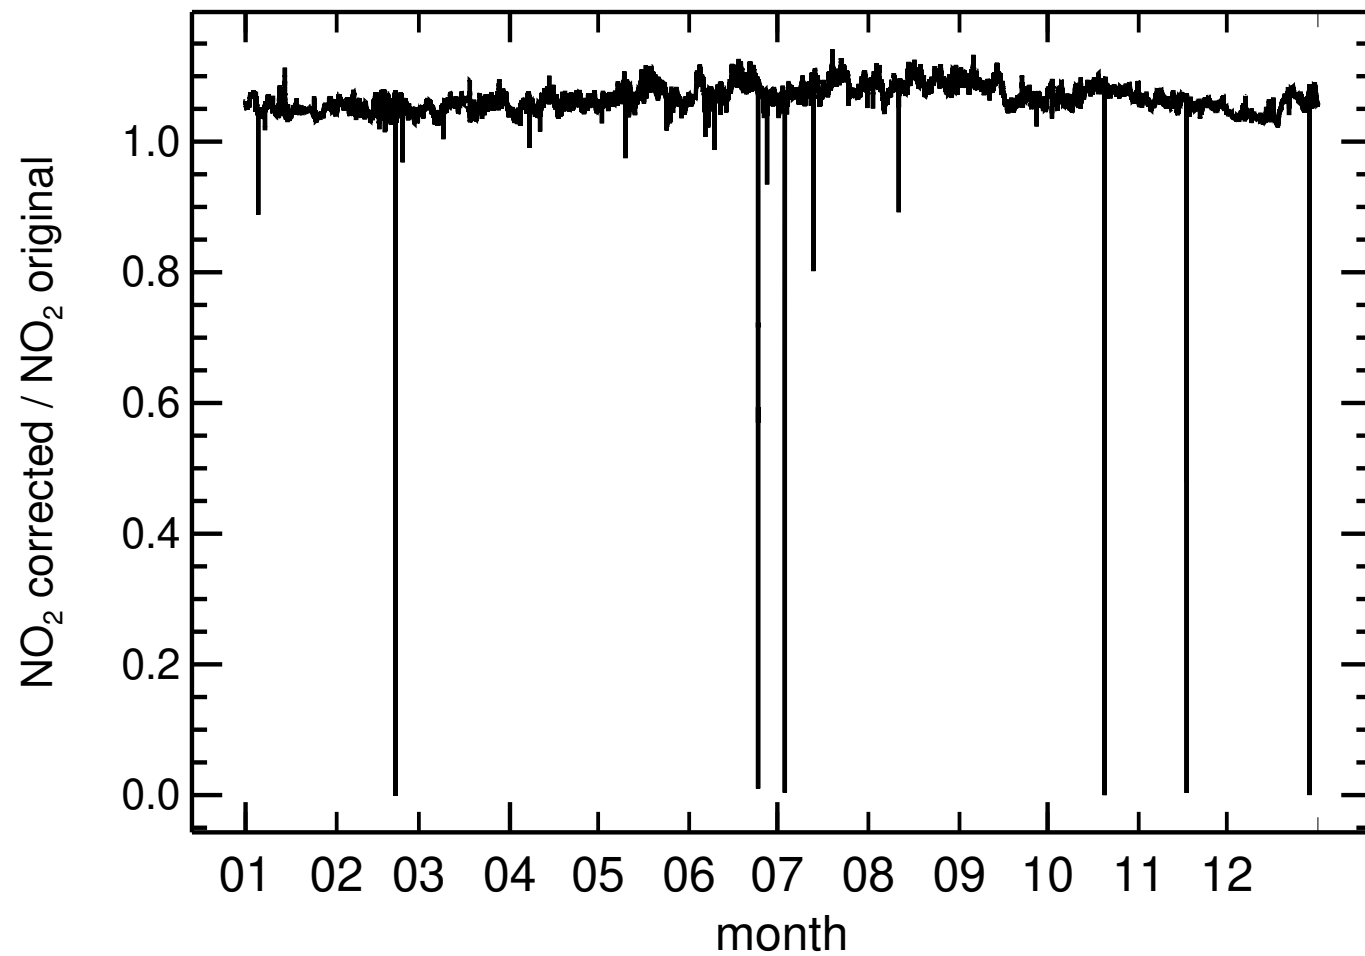

2022

FR0020R , SIRTA