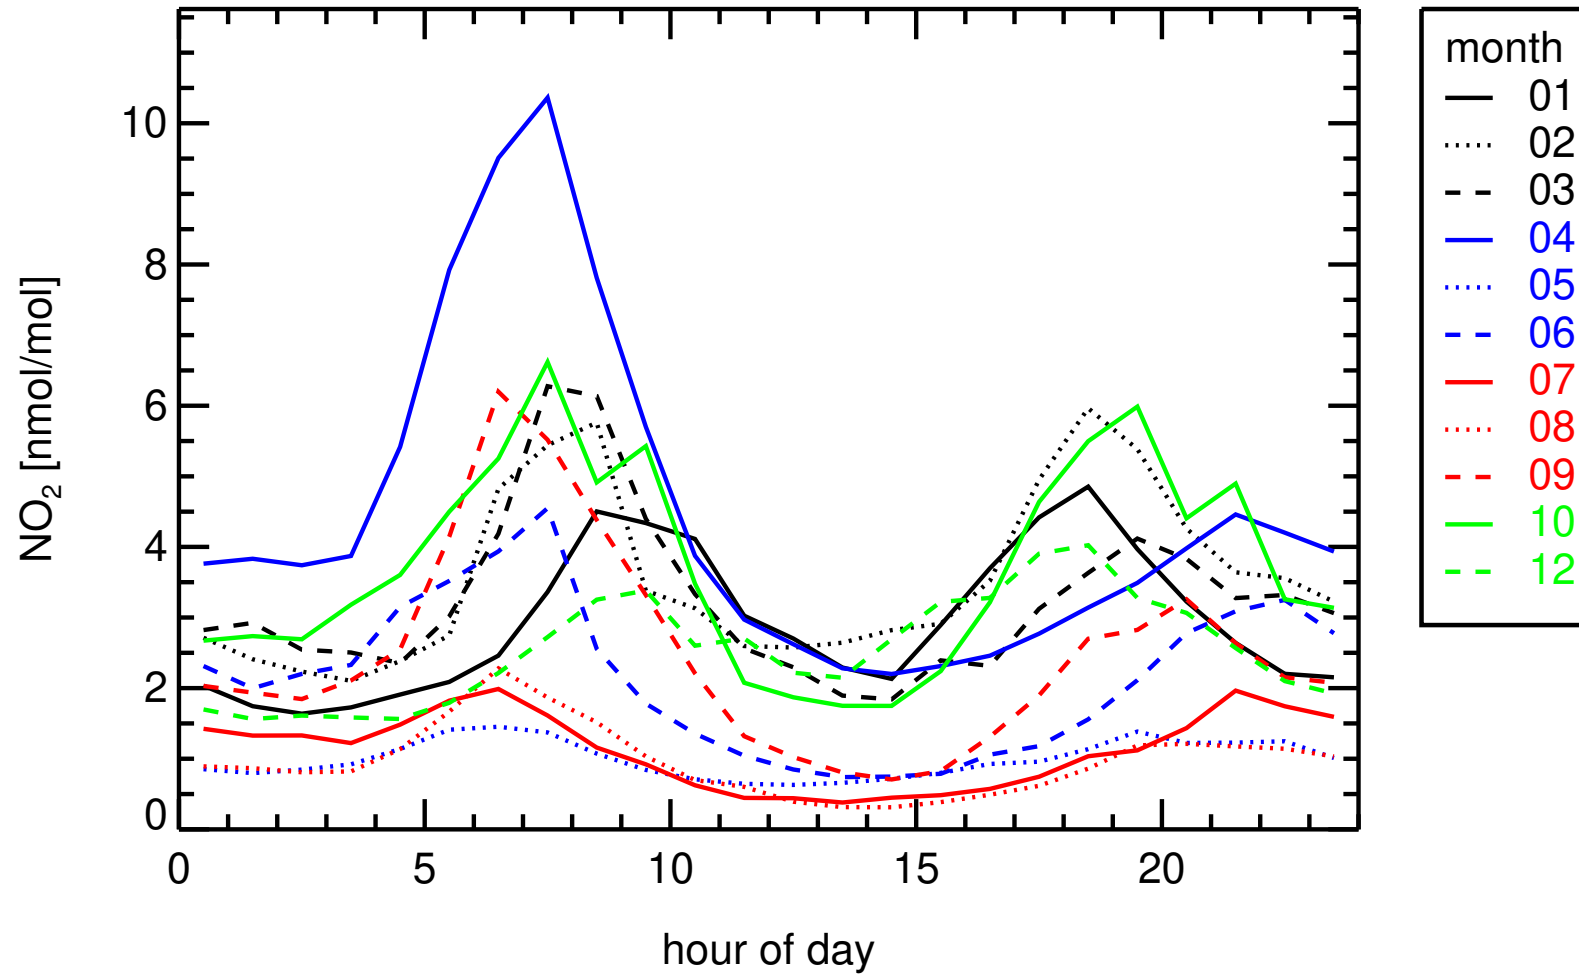

hourly medians 2021
FR0020R , SIRTA (revised)