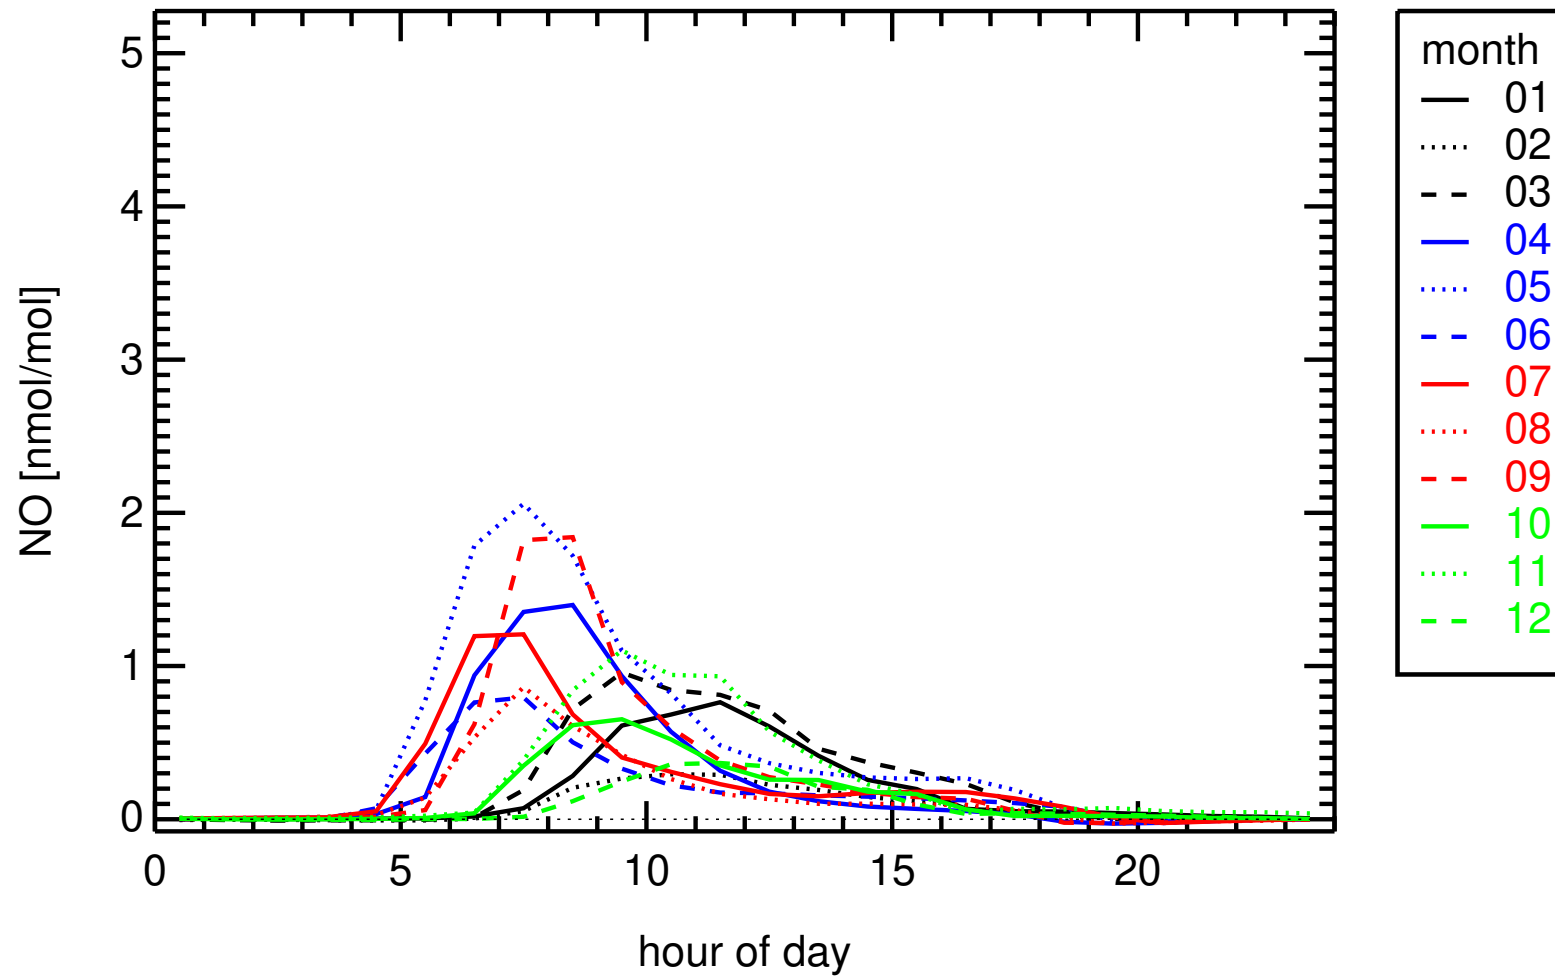

hourly medians 2020
FR0020R , SIRTA (revised)