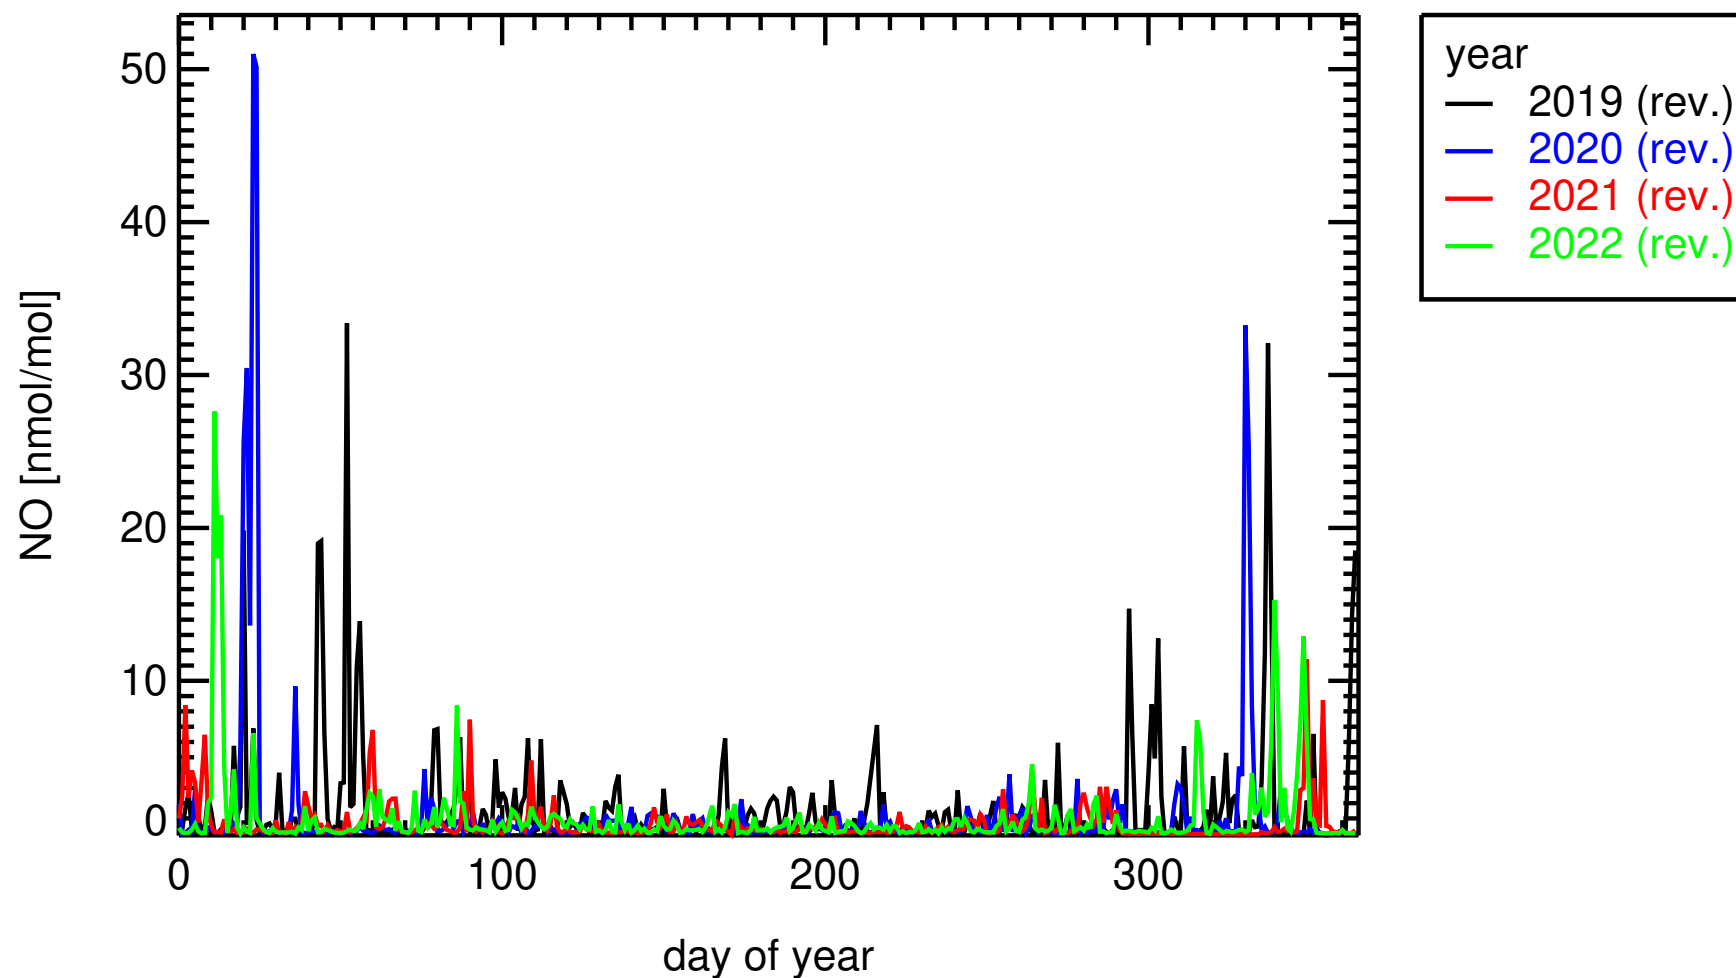

daily averages
FR0020R , SIRTA

nitrogen_monoxide, nmol/mol, Calibration scale=NPL MEAN = 0.9824 nmol/mol