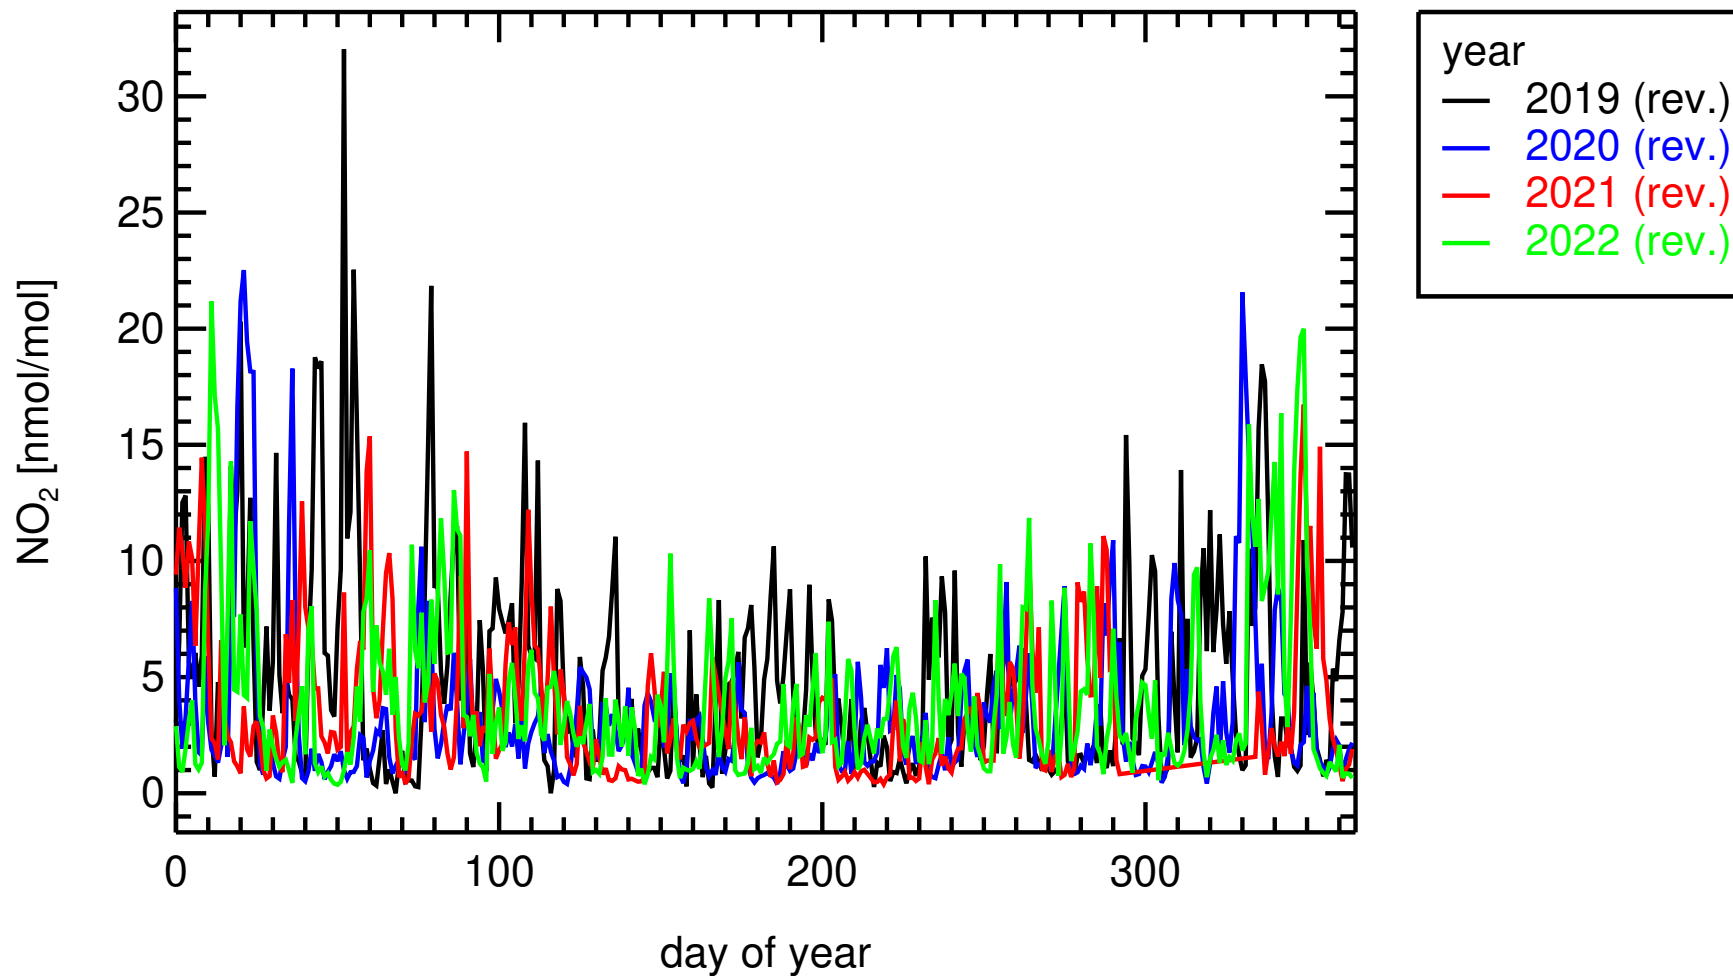

Shifts in NO Baseline. Please correct
Data must be corrected for ozone and humidity effects
Auxilliary data for correction is there,
Data can be corrected for Nighttime Nox offset
Check metadata 'Converter Temperature' missing
Corrections are done assuming a Converter temperature of 40°C
TC can do these corrections

2022

FR0020R , SIRTA (rev.)

2022 , 22:00–02:00 only

FR0020R , SIRTA (rev.)

2020 , 22:00–02:00 only
FR0020R , SIRTA (rev.)

2021 , 22:00–02:00 only
FR0020R , SIRTA (rev.)

daily averages
FR0020R , SIRTA

nitrogen_dioxide, nmol/mol, Calibration scale=NPL+GPT MEAN = 3.9527 nmol/mol