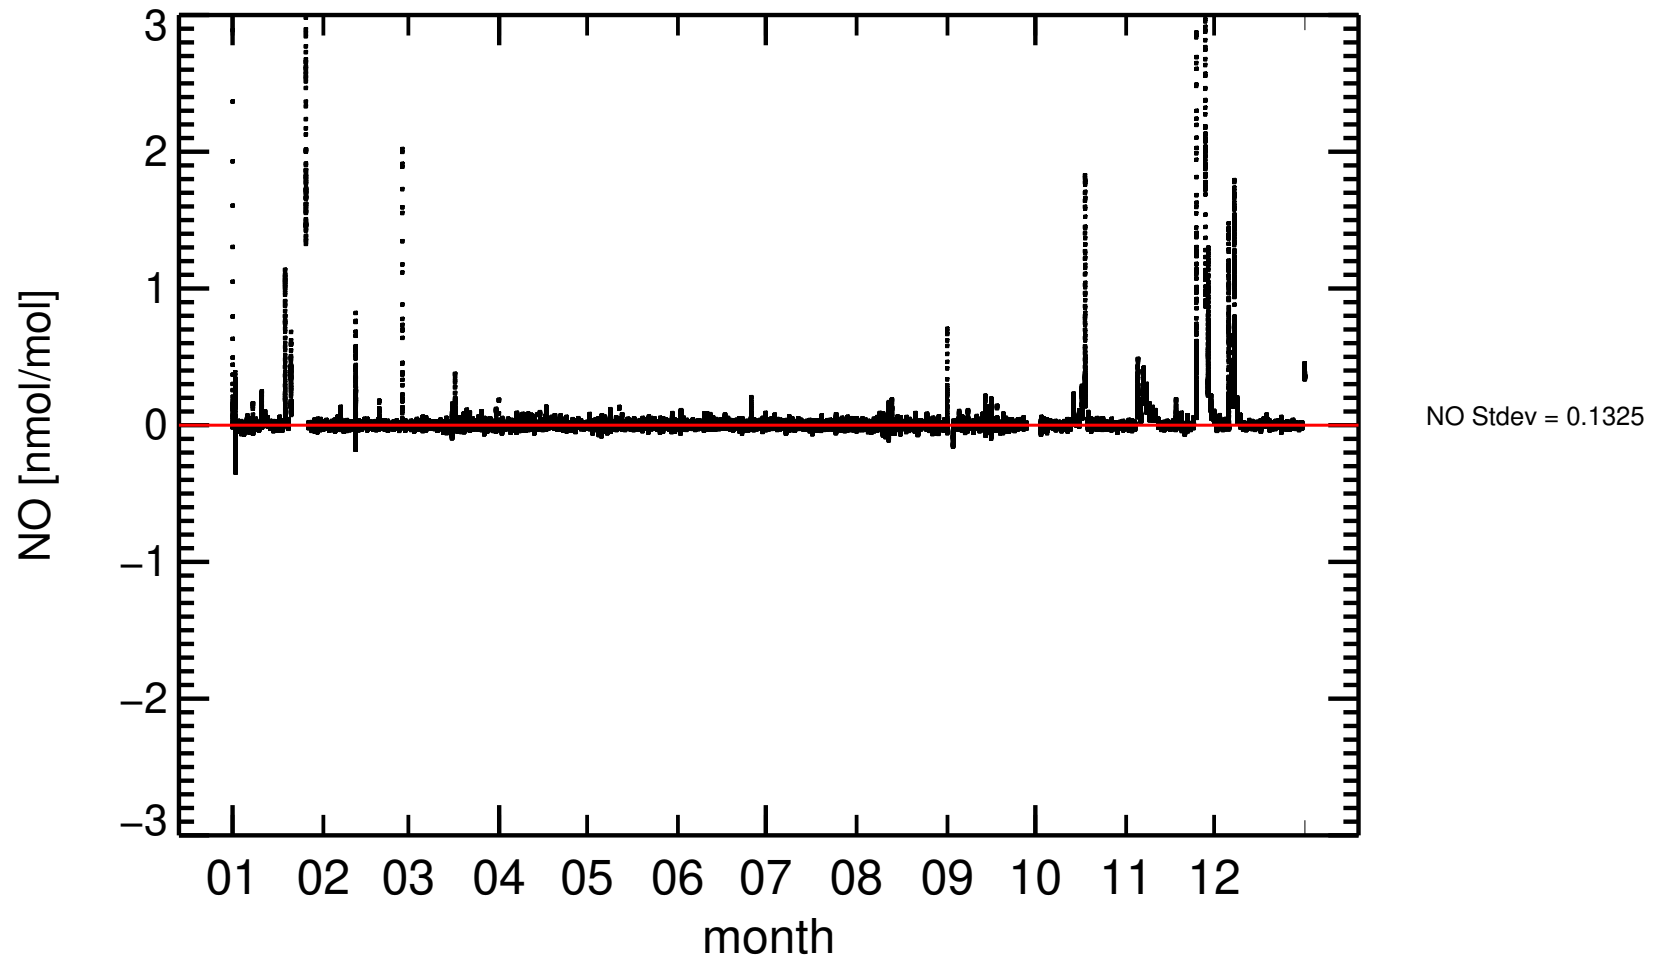

Shifts in NO Baseline. Please correct
Data must be corrected for ozone and humidity effects
Auxilliary data for correction is there,
Data can be corrected for Nighttime Nox offset
Check metadata 'Converter Temperature' missing
Corrections are done assuming a Converter temperature of 40°C
TC can do these corrections

2022

FR0020R , SIRTA (rev.)

2022 , 22:00–02:00 only

FR0020R , SIRTA (rev.)

2020 , 22:00–02:00 only
FR0020R , SIRTA (rev.)

2021 , 22:00–02:00 only
FR0020R , SIRTA (rev.)

daily averages
FR0020R , SIRTA

nitrogen_dioxide, nmol/mol, Calibration scale=NPL+GPT MEAN = 3.9527 nmol/mol