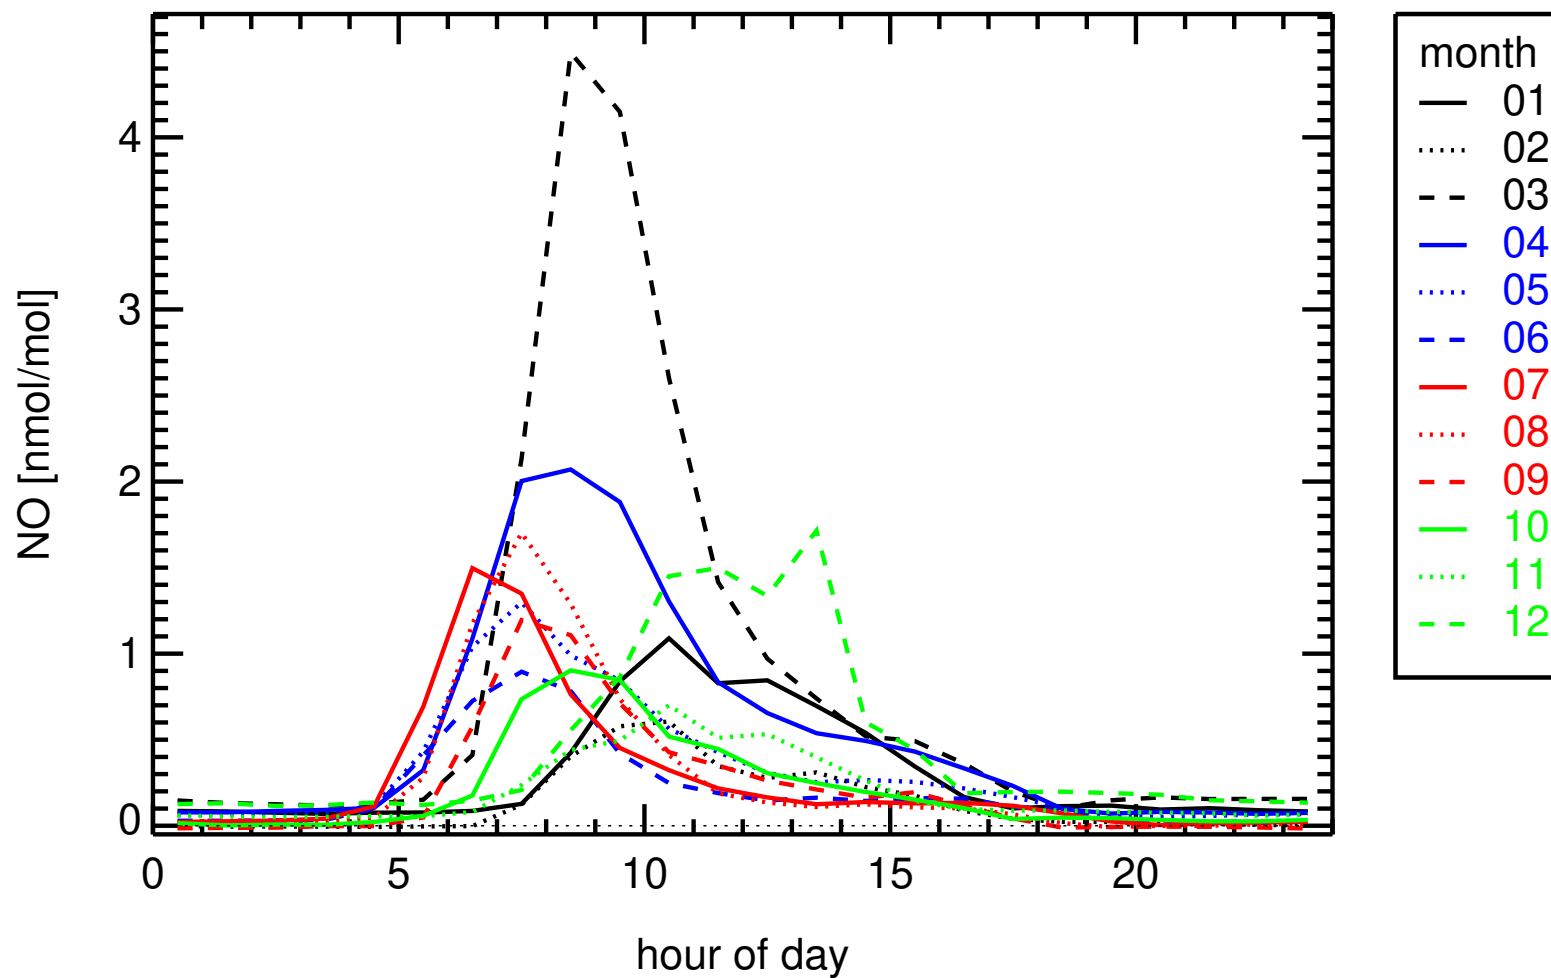

Shifts in NO Baseline. Please correct
Data must be corrected for ozone and humidity effects
Auxilliary data for correction is there,
Data can be corrected for Nighttime Nox offset
Check metadata 'Converter Temperature' missing
Corrections are done assuming a Converter temperature of 40°C
TC can do these corrections

hourly medians 2022
FR0020R , SIRTA (revised)

hourly medians 2021
FR0020R , SIRTA (revised)

hourly medians 2022

FR0020R , SIRTA

hourly medians 2022
FR0020R , SIRTA (revised)

hourly medians 2021
FR0020R , SIRTA (revised)