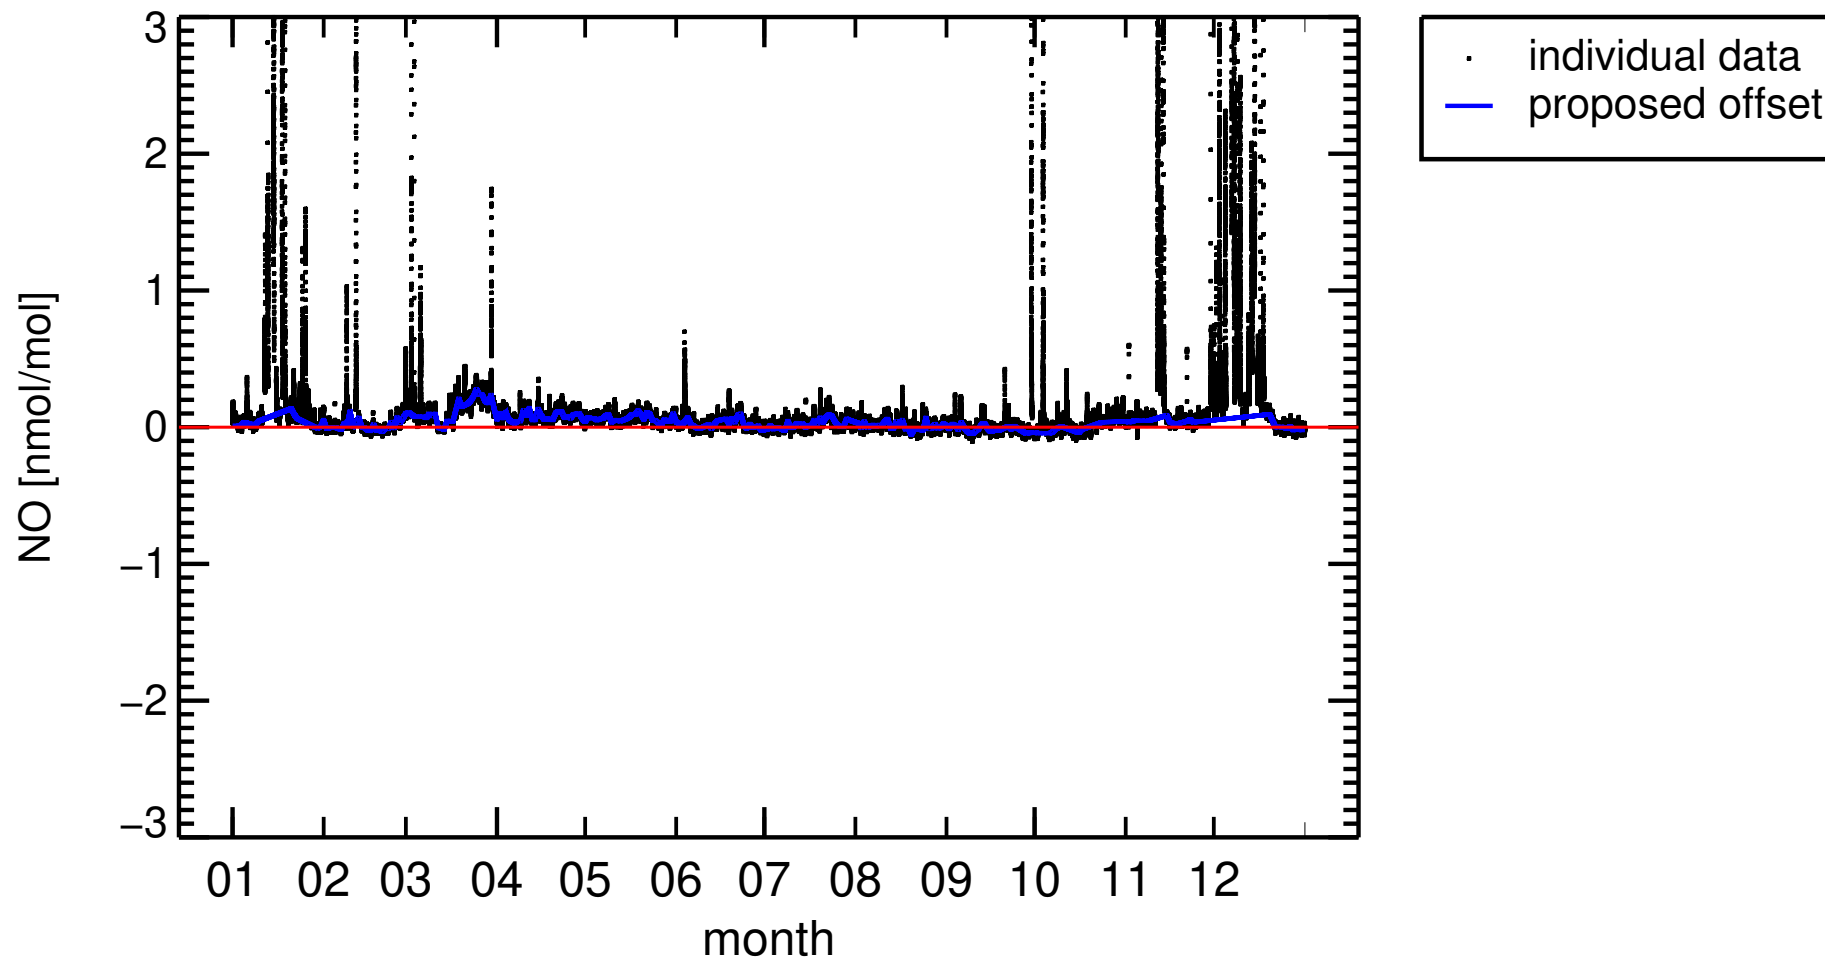

Shifts in NO Baseline. Please correct
Data must be corrected for ozone and humidity effects
Auxilliary data for correction is there,
Data can be corrected for Nighttime Nox offset
Check metadata 'Converter Temperature' missing
Corrections are done assuming a Converter temperature of 40°C
TC can do these corrections

2022

FR0020R , SIRTA (rev.)

2022 , 22:00–02:00 only

FR0020R , SIRTA (rev.)

2020 , 22:00–02:00 only
FR0020R , SIRTA (rev.)

2021 , 22:00–02:00 only
FR0020R , SIRTA (rev.)

daily averages
FR0020R , SIRTA

nitrogen_dioxide, nmol/mol, Calibration scale=NPL+GPT MEAN = 3.9527 nmol/mol