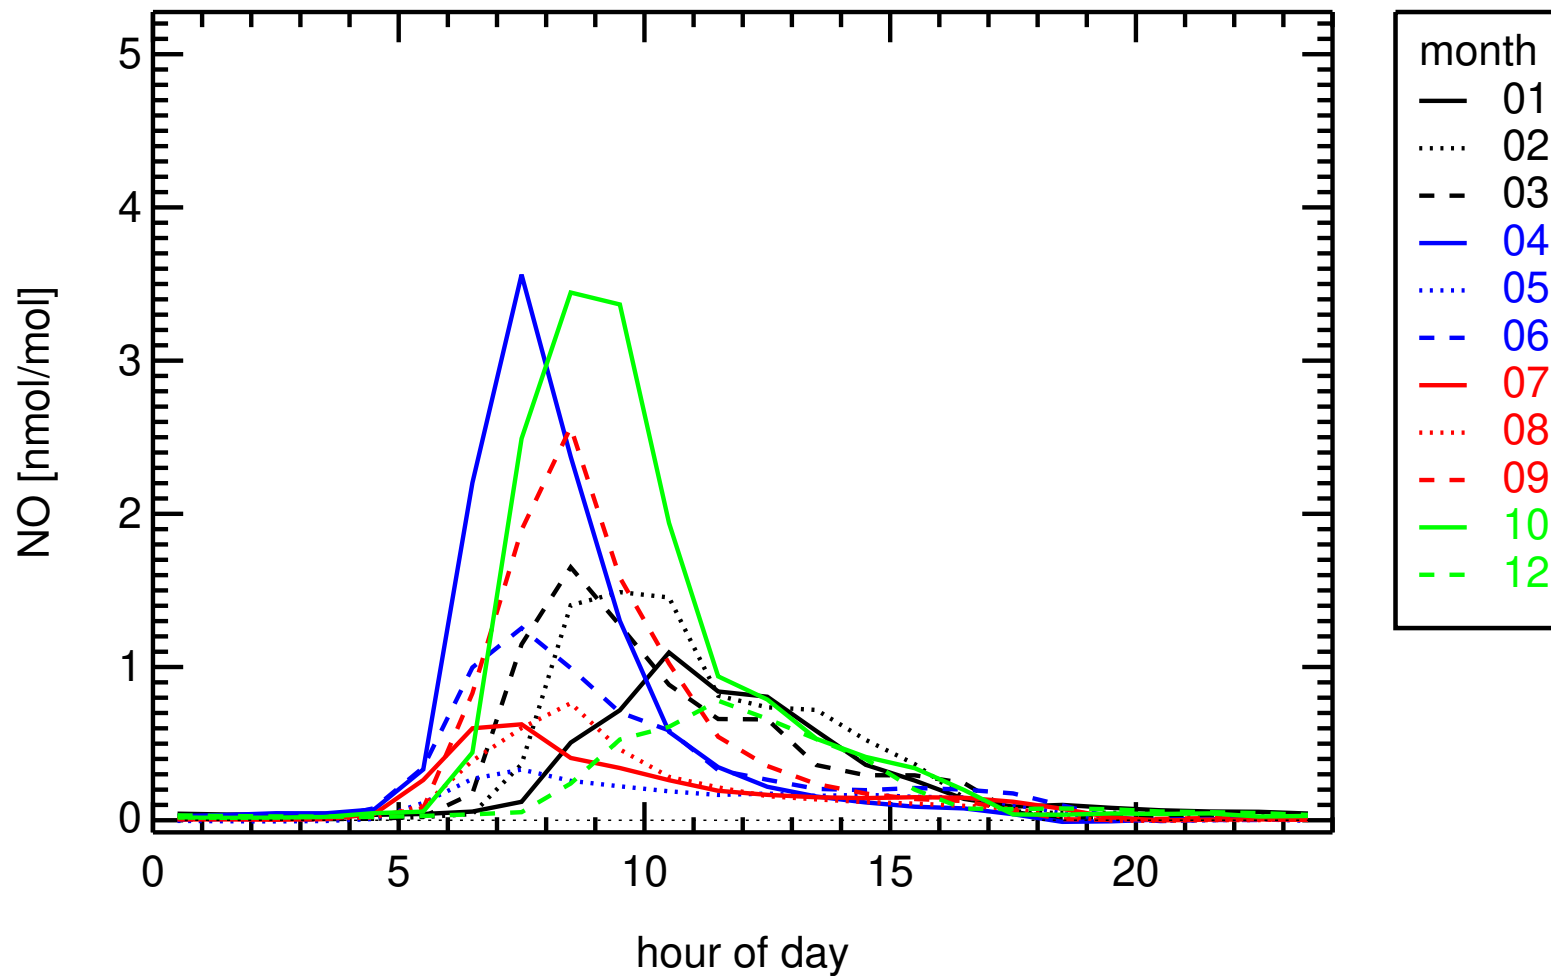

Shifts in NO Baseline. Please correct
Data must be corrected for ozone and humidity effects
Auxilliary data for correction is there,
Data can be corrected for Nighttime Nox offset
Check metadata 'Converter Temperature' missing
Corrections are done assuming a Converter temperature of 40°C
TC can do these corrections

hourly medians 2022
FR0020R , SIRTA (revised)

hourly medians 2021
FR0020R , SIRTA (revised)

hourly medians 2022

FR0020R , SIRTA

hourly medians 2022
FR0020R , SIRTA (revised)

hourly medians 2021
FR0020R , SIRTA (revised)