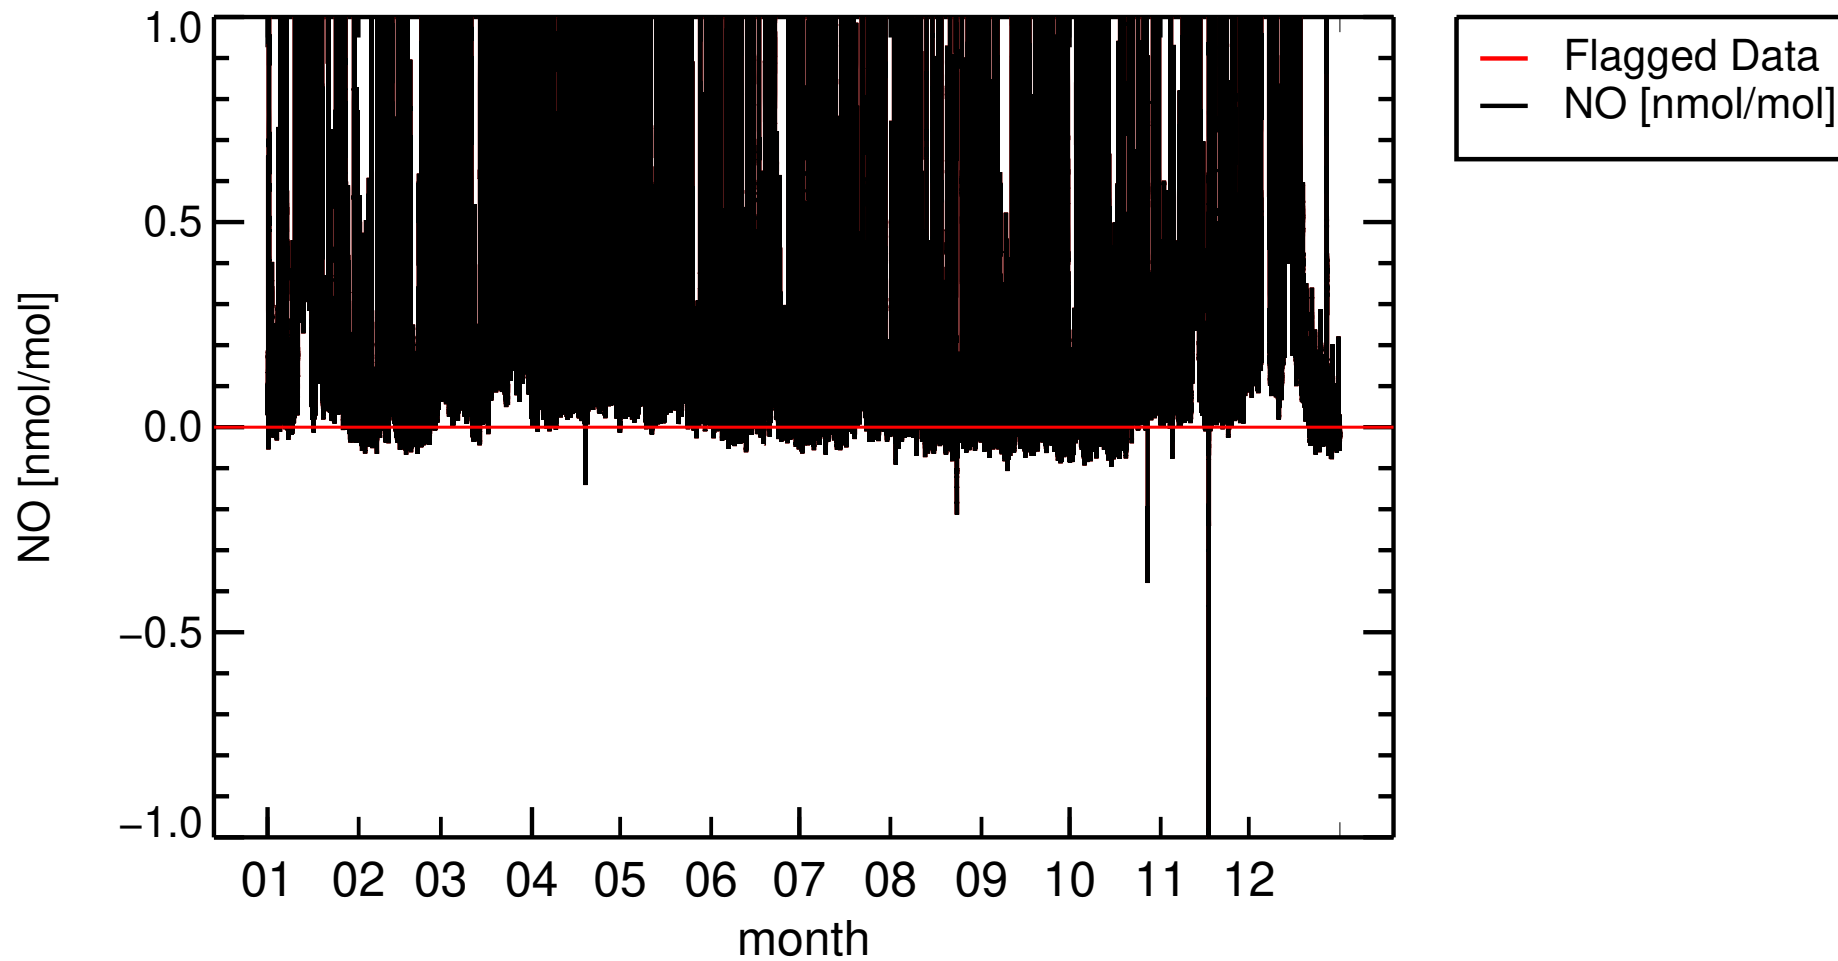

2022

FR0020R , SIRTA