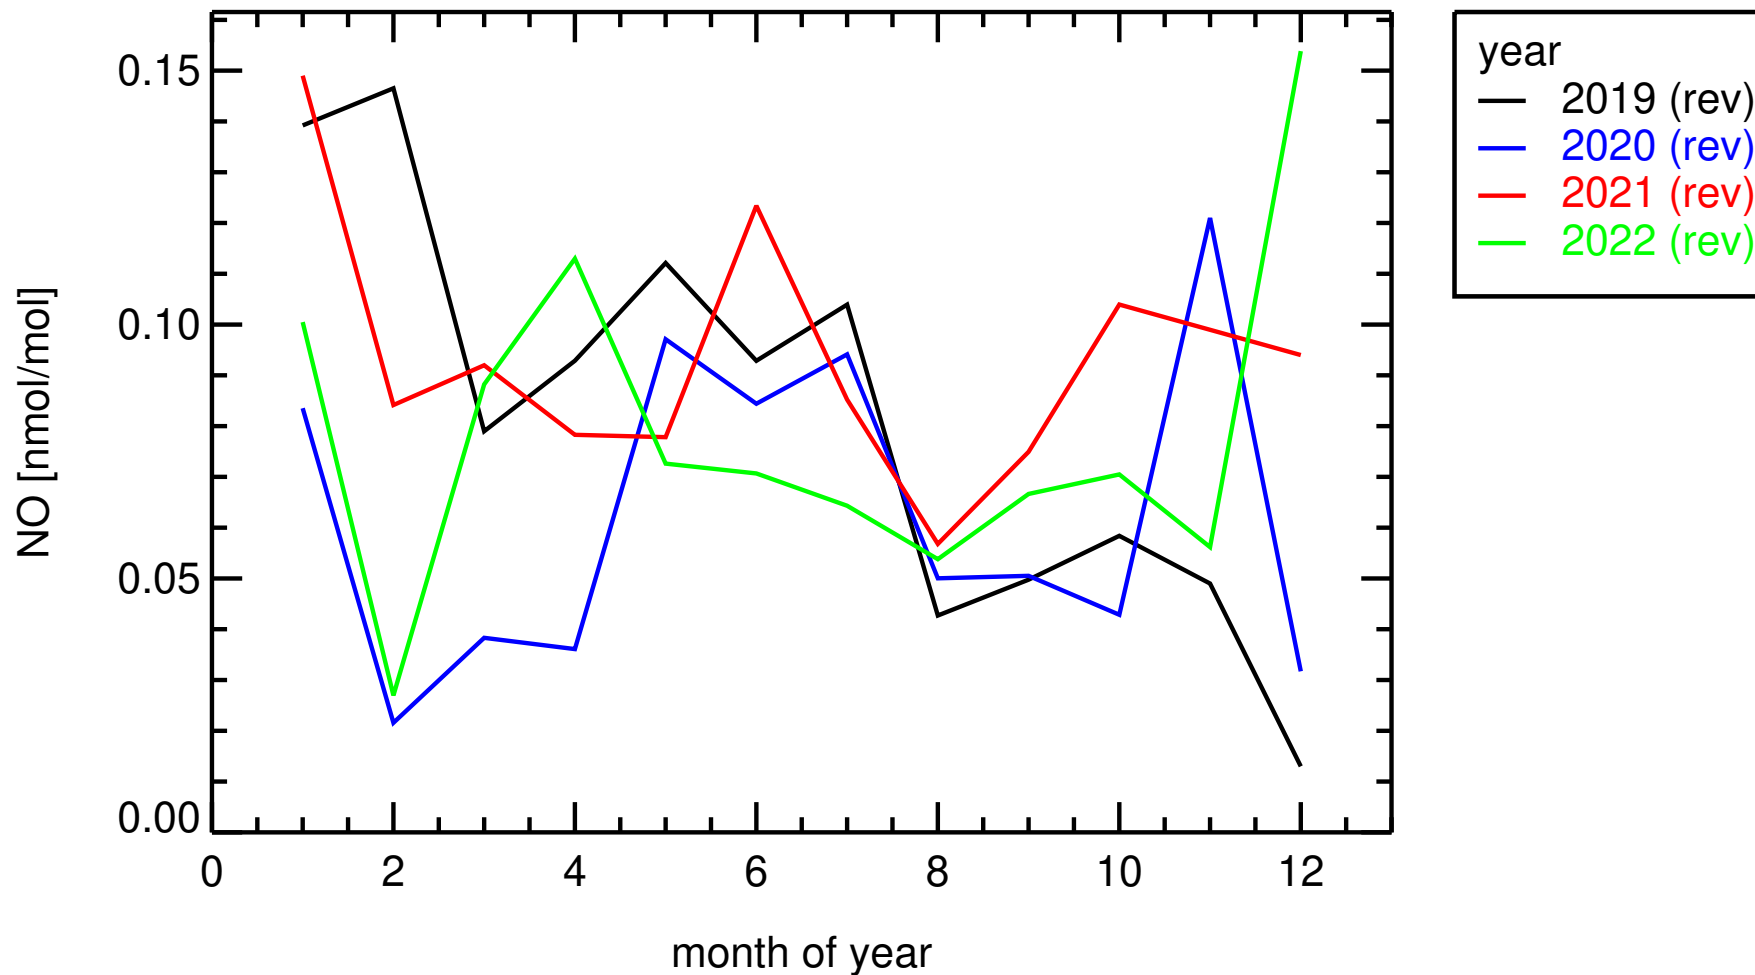

Shifts in NO Baseline. Please correct
Data must be corrected for ozone and humidity effects
Auxilliary data for correction is there,
Data can be corrected for Nighttime Nox offset
Check metadata 'Converter Temperature' missing
Corrections are done assuming a Converter temperature of 40°C
TC can do these corrections

2022

FR0020R , SIRTA (rev.)

2022 , 22:00–02:00 only

FR0020R , SIRTA (rev.)

2020 , 22:00–02:00 only
FR0020R , SIRTA (rev.)

2021 , 22:00–02:00 only
FR0020R , SIRTA (rev.)

daily averages
FR0020R , SIRTA

nitrogen_dioxide, nmol/mol, Calibration scale=NPL+GPT MEAN = 3.9527 nmol/mol

daily averages
FR0020R , SIRTA

nitrogen_monoxide, nmol/mol, Calibration scale=NPL MEAN = 0.9824 nmol/mol

monthly medians
FR0020R , SIRTA

monthly medians
FR0020R , SIRTA

monthly medians
FR0020R , SIRTA

monthly medians
FR0020R , SIRTA