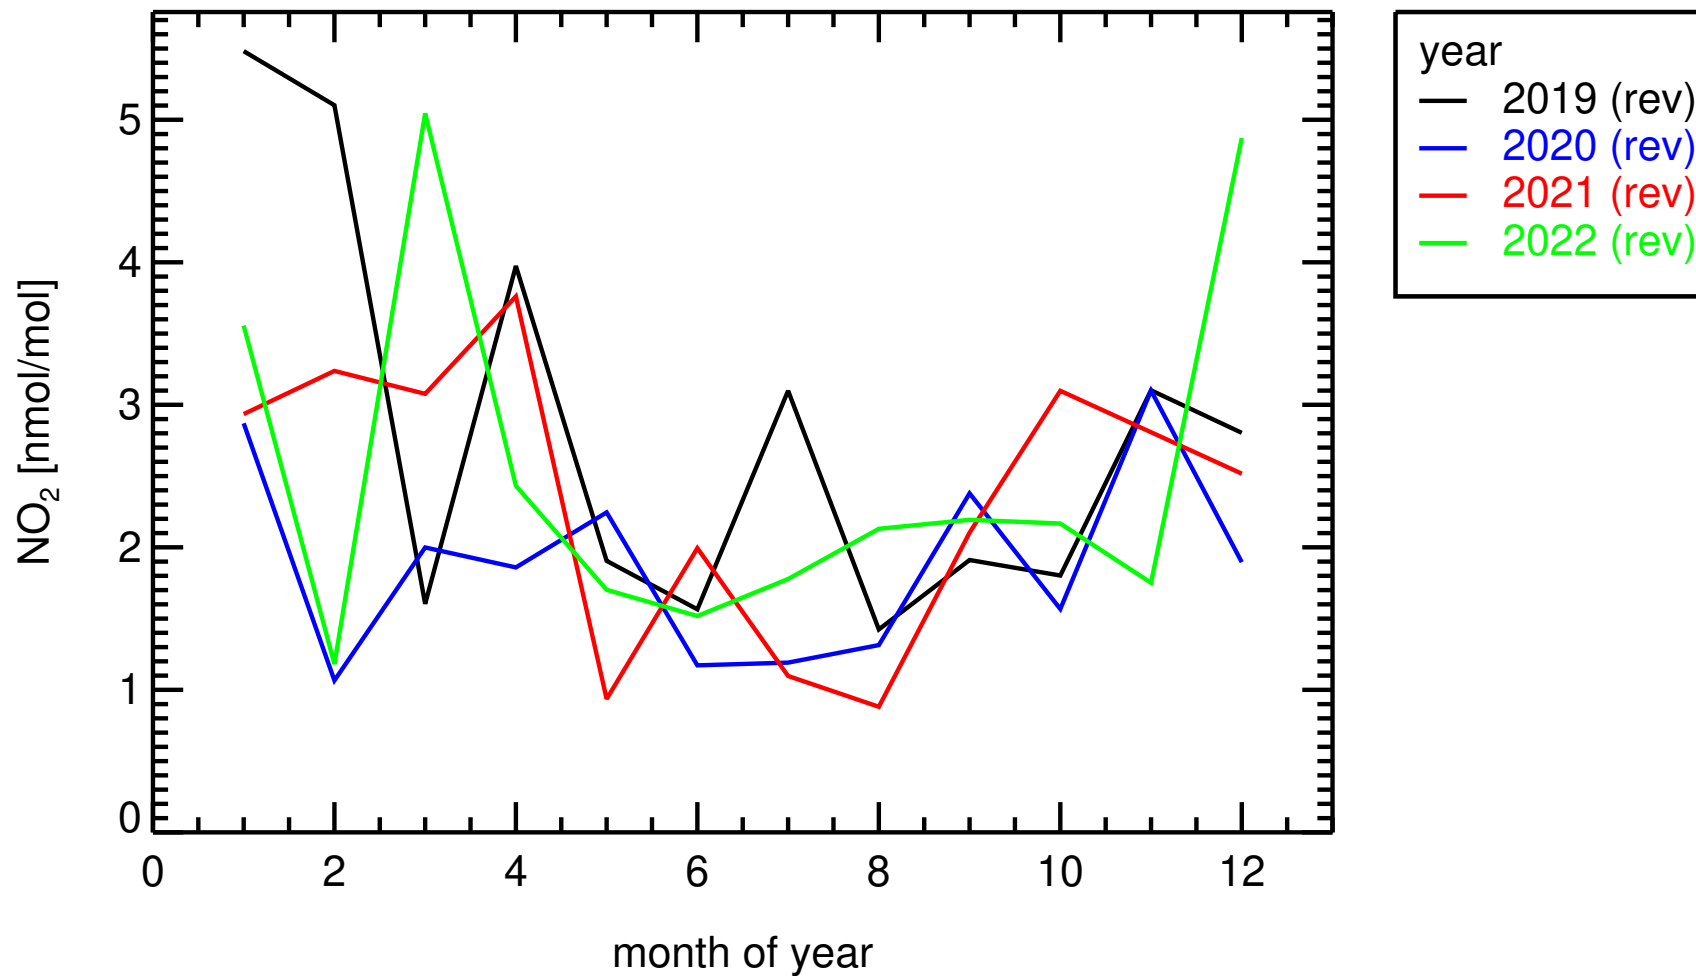

monthly medians
FR0020R , SIRTA