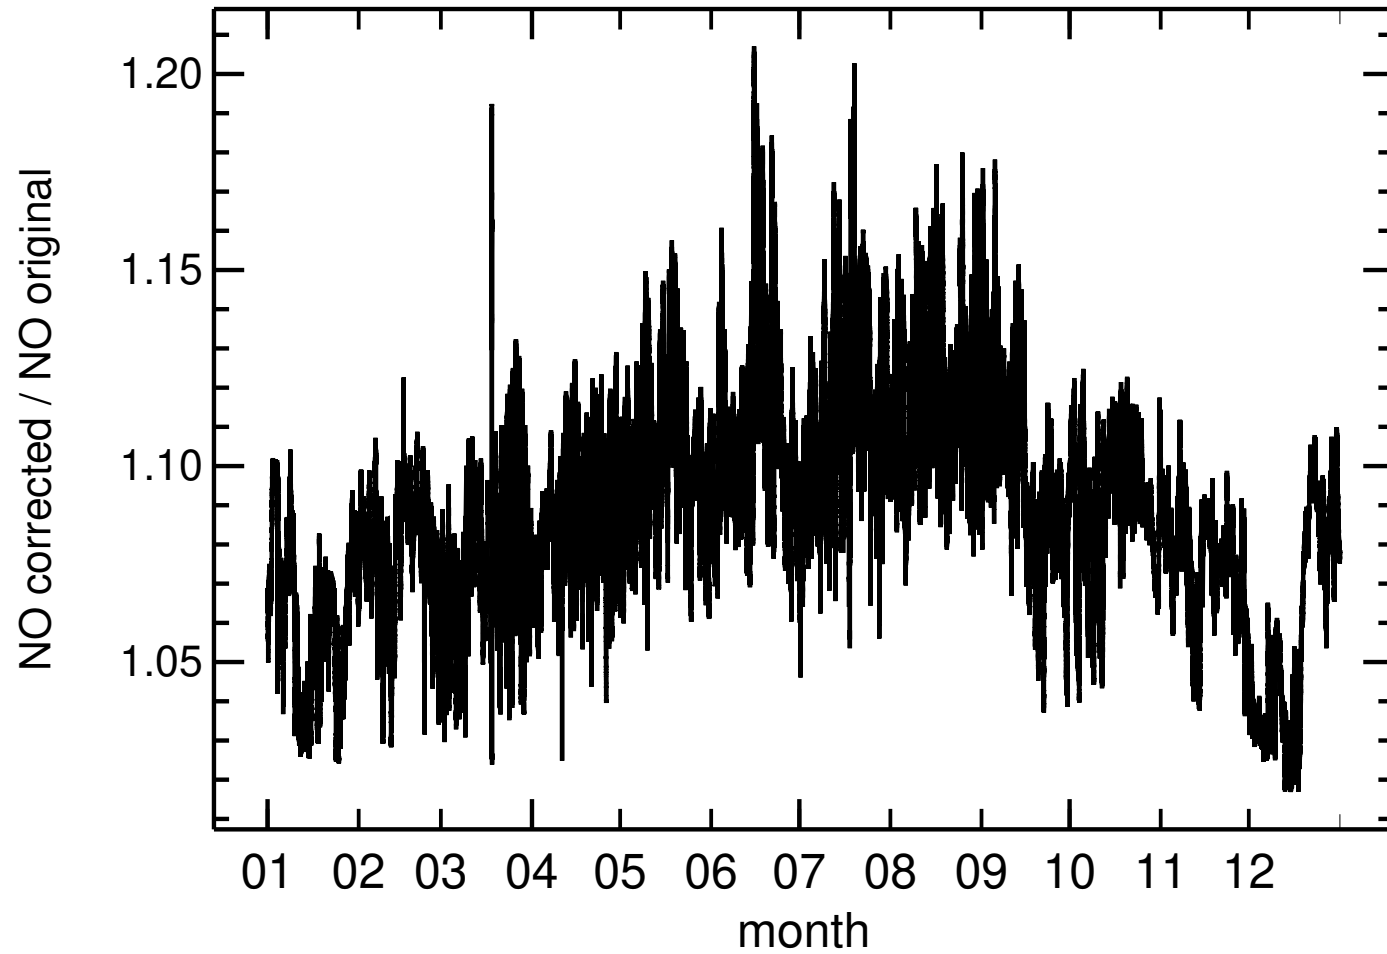

2022

FR0020R , SIRTA