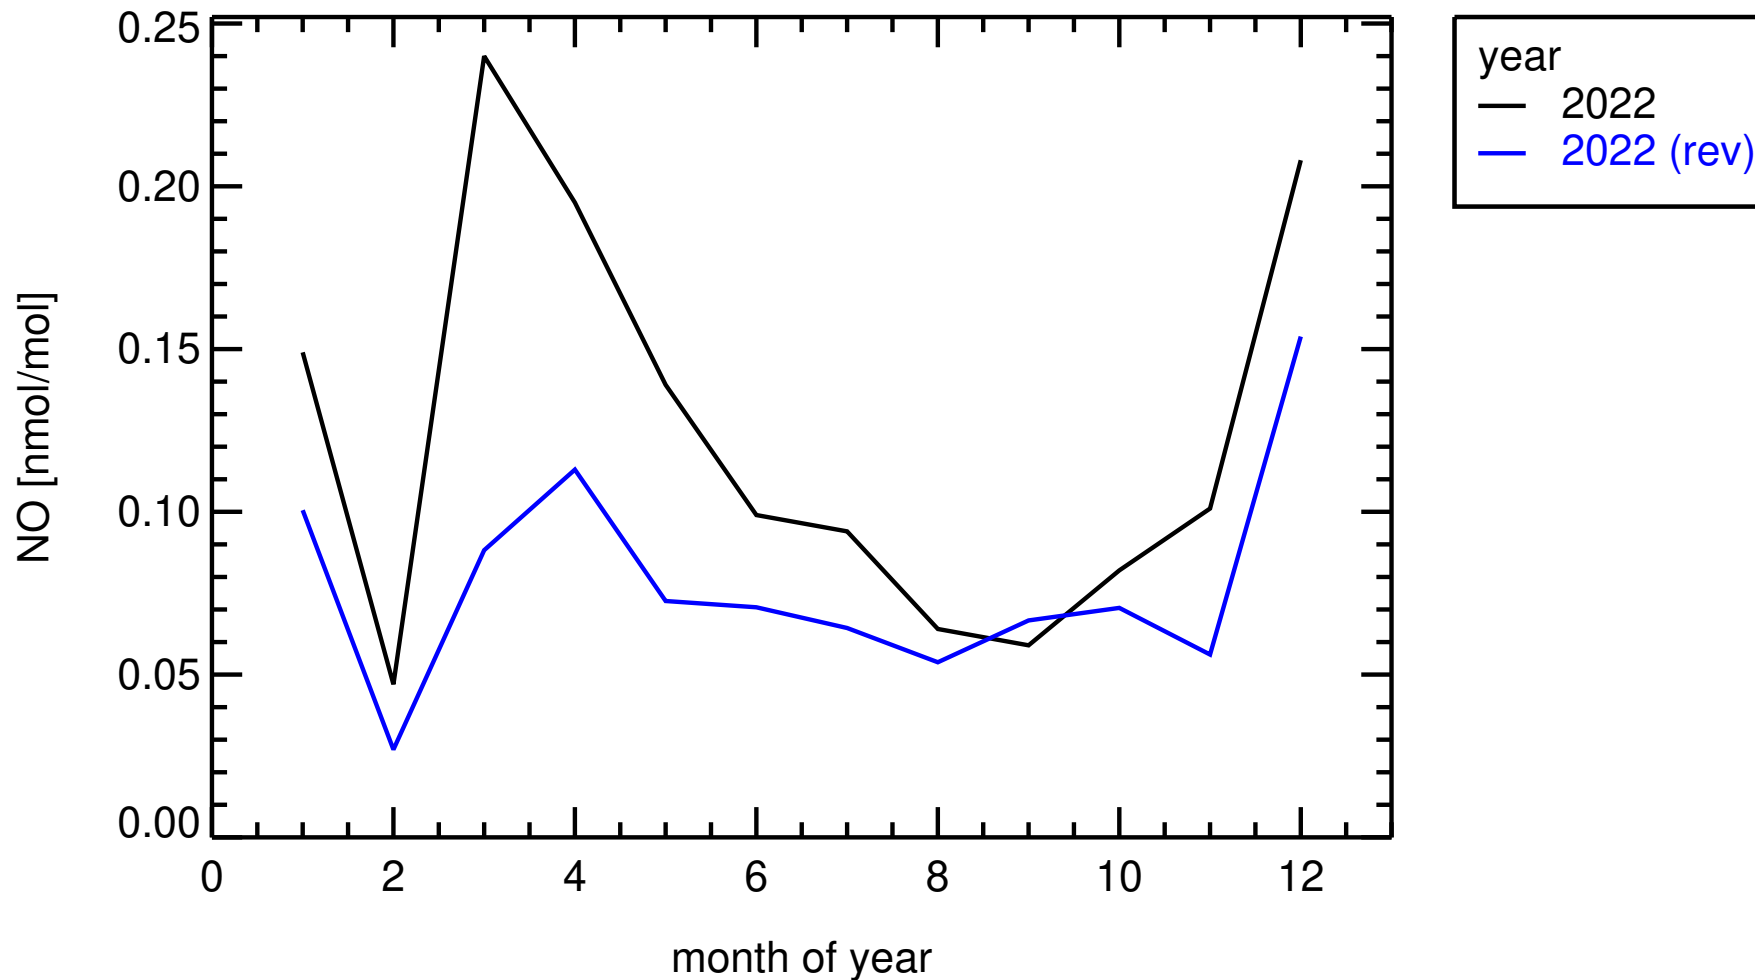

daily averages
FR0020R , SIRTA

nitrogen_monoxide, nmol/mol, Calibration scale=NPL MEAN = 0.9824 nmol/mol

monthly medians
FR0020R , SIRTA

monthly medians
FR0020R , SIRTA

monthly medians
FR0020R , SIRTA

monthly medians
FR0020R , SIRTA